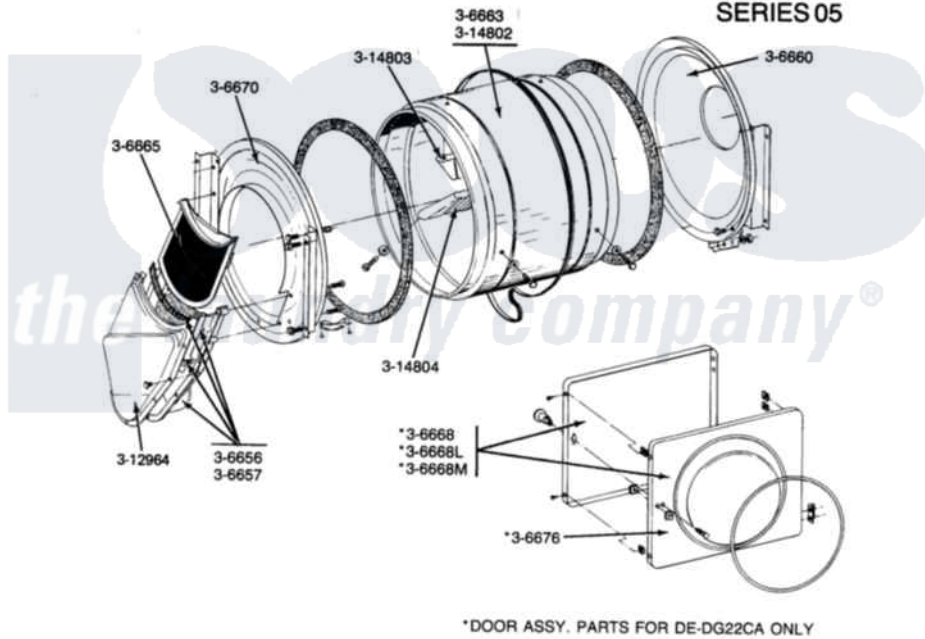

DE-DG22CA-CS-CT

**DOOR, TUMBLER, TUMBLER FRONT & BACK
SERIES 05**

- 3-6656 Outlet duct and grid assembly - Beige
- 3-6657 Outlet duct and grid assembly - Beige - includes the 3-12964 outlet duct - outer half
- 3-6660 Tumbler back with felt seal - Ivory
- 3-6663 Tumbler with baffles - Ivory
- 3-6665 Lint screen - Beige
- *3-6668 Door complete with Beige inner door - less knob - White
- *3-6668L Door complete with Beige inner door - less knob - Almond
- *3-6668M Door complete with Beige inner door - less knob - Harvest Wheat
- 3-6670 Tumbler front assembly - Ivory
- *3-6676 Inner door with knob and screw - Beige
- 3-14802 Tumbler less baffles - Ivory
- 3-14803 Baffle - short - Beige
- 3-14804 Baffle - tall - Beige

*The door assembly parts are for the DE-DG22CA only.

Maytag [Residential Maytag LDG22CS Dryer Parts](#) Parts Diagram 09 - DOOR, TUMBLER, TUMBLER FRONT & BACK
Click on the part number to view part

Item	Original Part Number	Replaced By	Status	Part Description
001	306656		Not Available	OUTLET DUCT & GRID ASSEMBLY
002	306657		Not Available	OUTLET DUCT & GRID
003	Y306660	33001106		Back, Tumbler
004	306663		Not Available	TUMBLER W/BAFFLES
005	Y306665	33001003		Screen, Lint
006	Y306668			DOOR (WHT)
007	NLA		Not Available	TUMBLER FRONT----NA
008	NLA		Not Available	INNER DOOR WITH KNOB
009	314802		Not Available	TUMBLER W/OUT BAFFLES
010	314803	33001012		Baffle
011	314804	33001004		Baffle, Tall