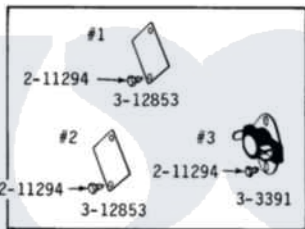

Maytag LDG22CS 11 - MOTOR, BLOWER, BASE FRAME & THERMOSTATS

MODELS DE-DG22CA-CS-CT

MOTOR, BLOWER, BASE FRAME & THERMOSTATS