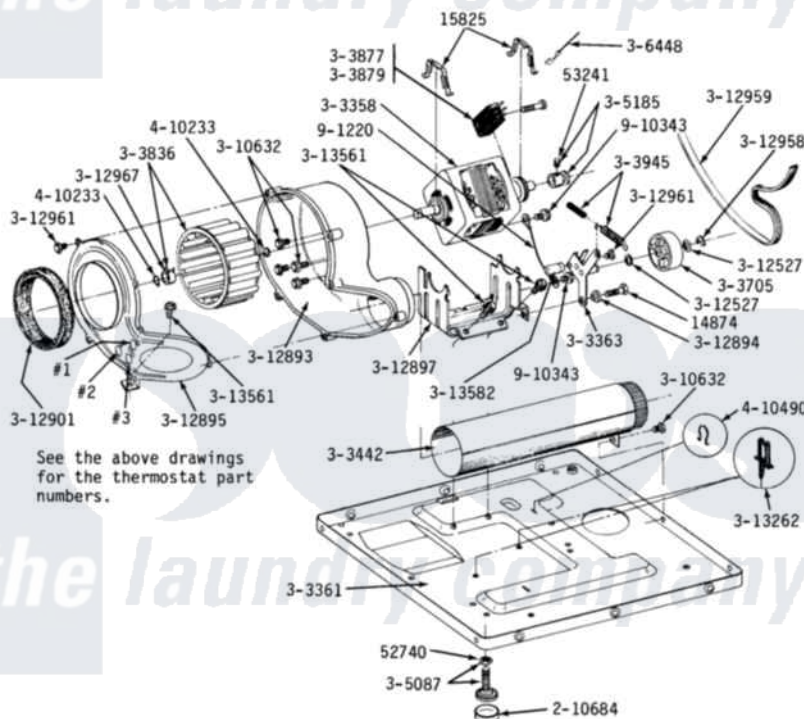

DE-DG22CA
THERMOSTATS & THERMOSTAT COVERS

DE-DG22CS
THERMOSTATS & THERMOSTAT COVERS

Maytag [Residential Maytag LDG22CS Dryer Parts](#) Parts Diagram 11 - MOTOR, BLOWER, BASE FRAME & THERMOSTATS

[Click on the part number to view part](#)

Item	Original Part Number	Replaced By	Status	Part Description
001	Y014874			Screw, Idler Arm And Sleeve
002	Y015825			Clip, Motor To Motor Support
003	Y052740	62739		Nut, Lock
004	Y053241			Set Screw, Motor Pulley
005	210684			Foot, Adjustable Leg
006	211294	90767		Screw, 8A X 3/8 HeX Washer Head Tapping
007	Y303225			Thermostat, Permanent Press
008	Y303358	W10410999		Motor-Drive
009	Y303361		Not Available	BASE ASSY. (UPPER & LOWER)
010	Y303363	6-3033630		Idler Arm
011	Y303391	33303391		Thermostat, Cycling
012	303392			Thermostat, Cycling
013	Y303442			EXHAUST DUCT ASSEMBLY