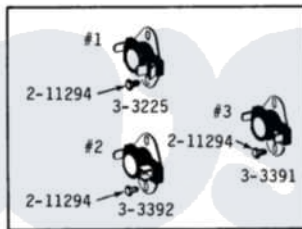

Maytag LDG22CS 11 - MOTOR, BLOWER, BASE FRAME & THERMOSTATS

MODELS DE-DG22CA-CS-CT

MOTOR, BLOWER, BASE FRAME & THERMOSTATS

Maytag [Residential Maytag LDG22CS Dryer Parts](#) Parts Diagram 11 - MOTOR, BLOWER, BASE FRAME & THERMOSTATS

[Click on the part number to view part](#)

Item	Original Part Number	Replaced By	Status	Part Description
001	Y014874			Screw, Idler Arm And Sleeve
002	Y015825			Clip, Motor To Motor Support
003	Y052740	62739		Nut, Lock
004	Y053241			Set Screw, Motor Pulley
005	210684			Foot, Adjustable Leg
006	211294	90767		Screw, 8A X 3/8 HeX Washer Head Tapping
007	Y303225			Thermostat, Permanent Press
008	Y303358	W10410999		Motor-Drive
009	Y303361		Not Available	BASE ASSY. (UPPER & LOWER)
010	Y303363	6-3033630		Idler Arm
011	Y303391	33303391		Thermostat, Cycling
012	303392			Thermostat, Cycling
013	Y303442			EXHAUST DUCT ASSEMBLY