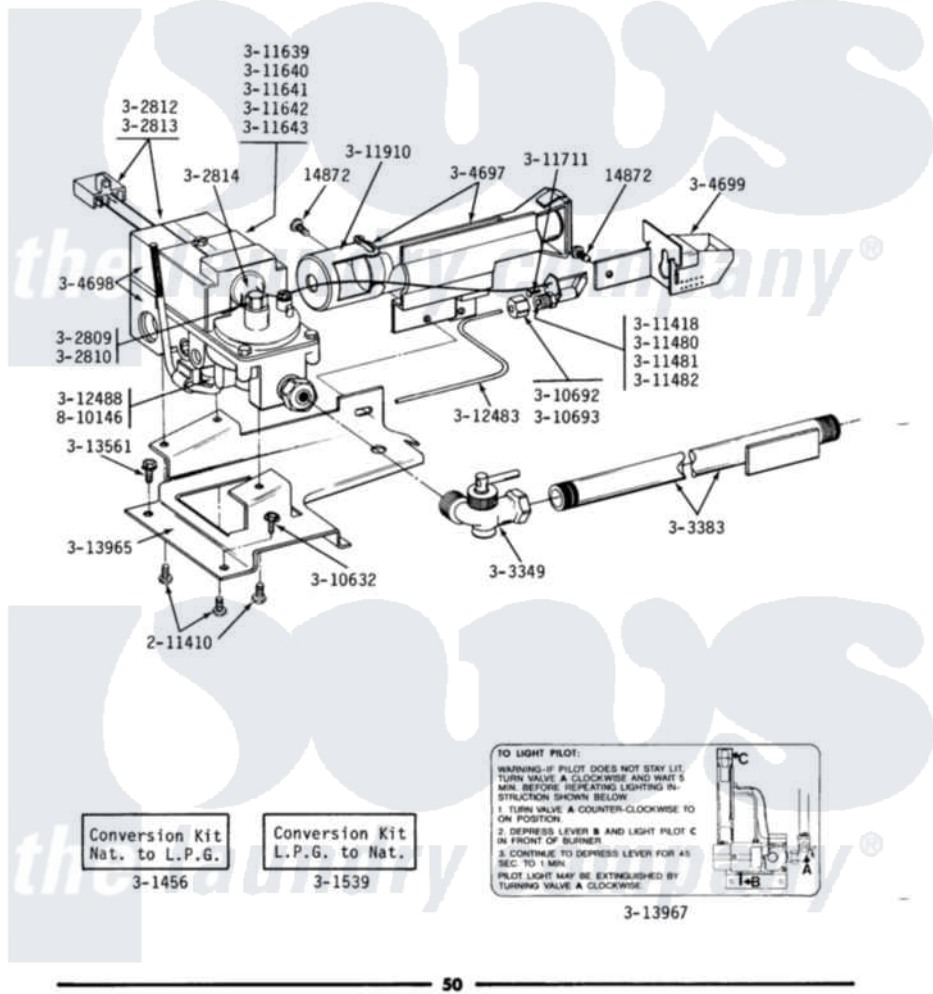

MODEL DG22CM 50HZ GAS VALVE

Maytag Residential Maytag LDG22CS Dryer Parts Parts Diagram 12 - 50HZ GAS VALVE
Click on the part number to view part

Item	Original Part Number	Replaced By	Status	Part Description
001	Y014872			Screw, Coin Meter Stop -
002	NLA		Not Available	SCREW, HEX HD No.8 X 3/8 INCH
003	NLA		Not Available	CONVERSION KIT (NAT. TO LPG)
004	301539			Conversion Kit
005	NLA		Not Available	SCREW ASSEMBLY, LEAK LIMIT
006	NLA		Not Available	SCREW ASSM - BLUE BLOCK OPE
007	Y302812			Main Burner Solenoid
008	Y302813		Not Available	MAIN BURN. SOLENOID (240-50)
009	NLA		Not Available	PILOT WITH PRESSURE SWITCH
010	Y303349			Angle Shut-Off, Gas Valve
011	Y303383	33001735		Pipe And Bracket Assembly Series 18 Not Needed Use Vavle

012	Y304697		BURNER ASSEMBLY
013	Y304698	Not Available	GAS VALVE (240-50)
014	NLA	Not Available	PILOT SHIELD ASSEMBLY
015	Y310632	1163839	Screw
016	310692	Not Available	COMPRESSION NUT
017	Y310693	Not Available	COMPRESSION SLEEVE
018	Y311418		Pilot Orifice
019	Y311480		Pilot Orifice
020	NLA	Not Available	PILOT ORIFICE (MFG.)
021	Y311482		Pilot Orifice
022	Y311639	63-3570	Burner Orifice
023	NLA	Not Available	ORIFICE FOR MAIN BURNER
024	NLA	Not Available	ORIFICE FOR MAIN BURNER
025	NLA	Not Available	ORIFICE, MAIN BURNER (MFG)
026	NLA	Not Available	ORIFICE FOR MAIN BURNER
027	Y311711		Screw, Fuse Block
028	NLA	Not Available	AIR SHUTTER
029	Y312483		PILOT TUBE
030	NLA	Not Available	GASKET FOR PILOT
031	Y313561		Screw---NA
032	NLA	Not Available	GAS CONTROL BRACKET
033	NLA	Not Available	GAS BURNER INSTRUCT LABEL
034	NLA	Not Available	SCREW