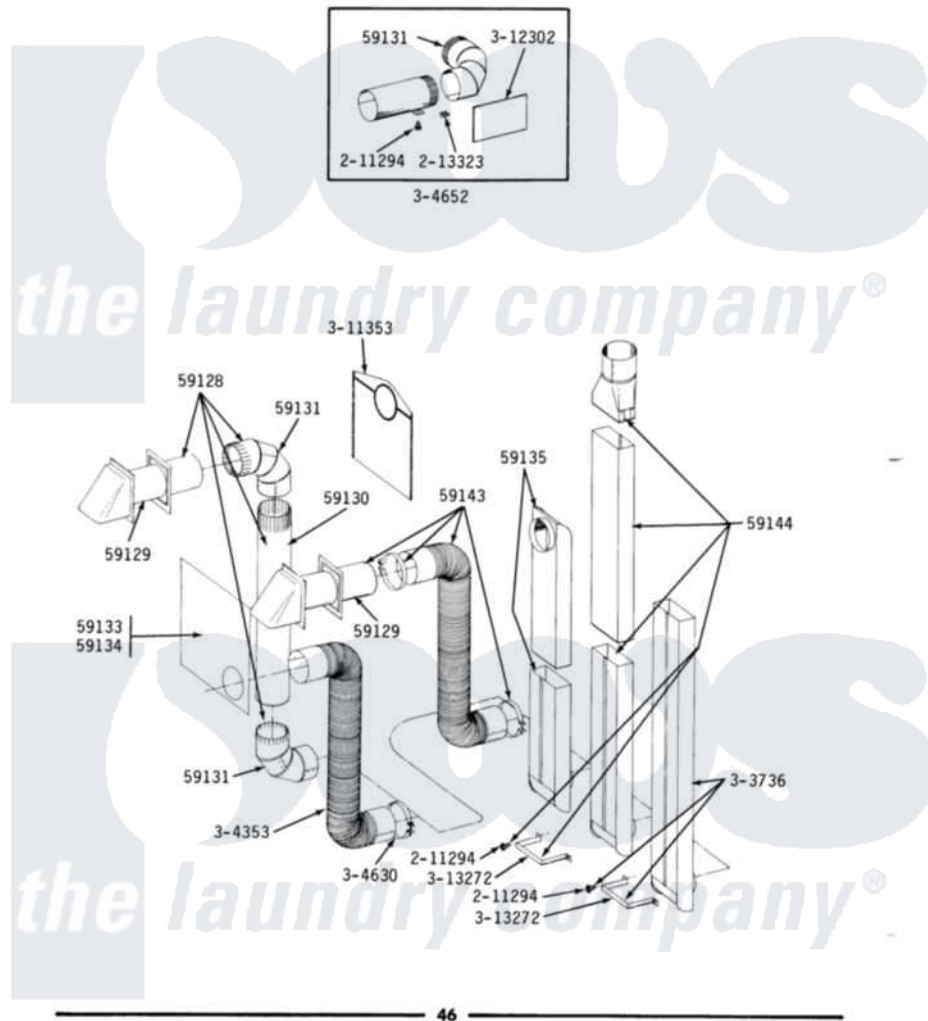

Maytag LDG22CS 14 - INSTALLATION ACCESSORIES

ALL MODELS

INSTALLATION ACCESSORIES

46

Maytag Residential Maytag LDG22CS Dryer Parts Parts Diagram 14 - INSTALLATION ACCESSORIES
 Click on the part number to view part

Item	Original Part Number	Replaced By	Status	Part Description
001	NLA		Not Available	BLADE, SAW
002	NLA		Not Available	REPLACEMENT DRILL
003	NLA		Not Available	HOLE SAW W/DRILL BIT
004	NLA		Not Available	EXTENSION CHUCK, DRILL
005	Y059128			Standard 4" Vent Kit
006	Y059129	4396007RW		Vent Hood
007	Y059130			Pipe, Venting
008	Y059131			Elbow, Venting
009	NLA		Not Available	ALUMINUM WINDOW 4X12X18
010	Y059134			PLATE, ALUM. WINDOW (15"X20")
011	Y059135			Vent Duct Assembly
012	Y059143			Flexible Vent Kit
013	NLA		Not Available	RECTANGULAR VENT KIT
014	211294	90767		Screw, 8A X 3/8 Hex Washer Head Tapping