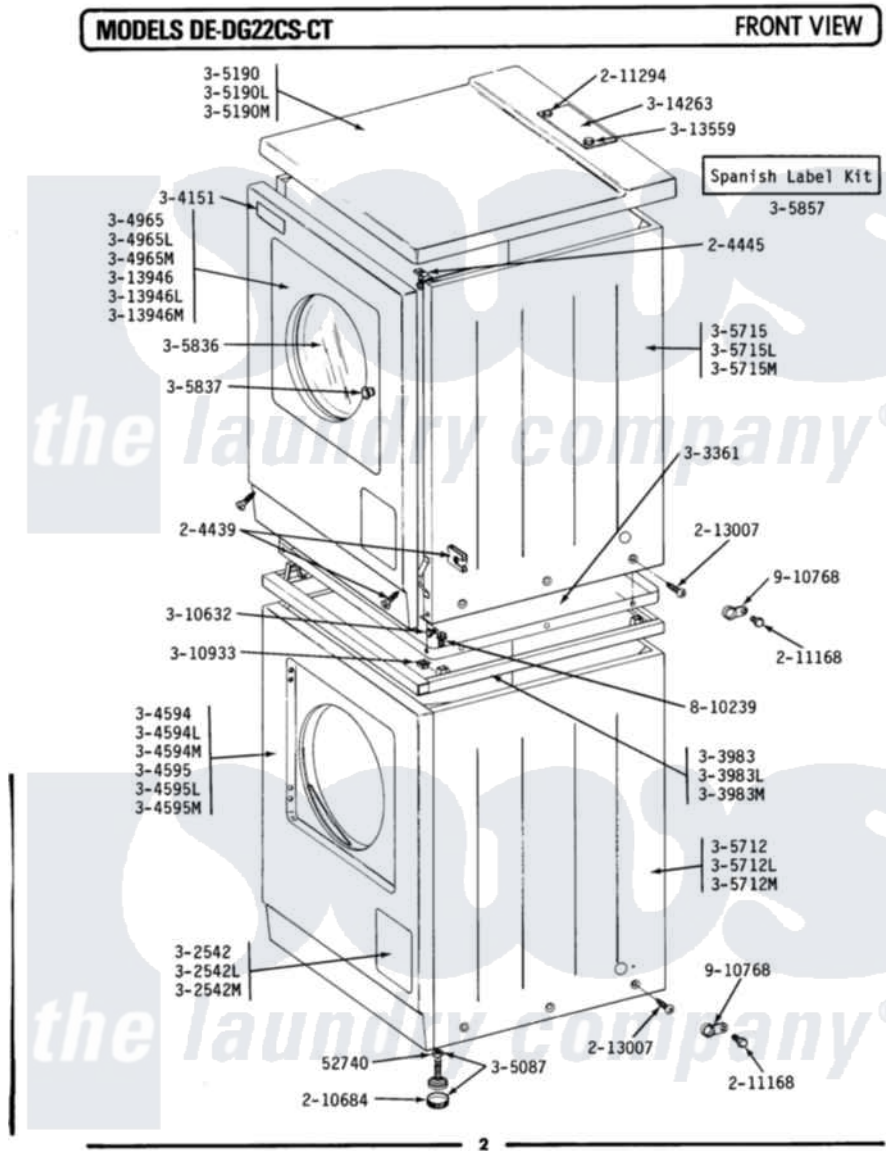

Maytag LDG22CT 01 - FRONT VIEW

Maytag [Residential Maytag LDG22CT Dryer Parts](#) Parts Diagram 01 - FRONT VIEW
 Click on the part number to view part

Item	Original Part Number	Replaced By	Status	Part Description
001	Y052740	62739		Nut, Lock
002	204439			Screw And Fstner Assembly
003	204445			Screw And Fastener Assembly
004	210684			Foot, Adjustable Leg
005	211168	W10139210		Screw, 8-18 X 5/16
006	211294	90767		Screw, 8A X 3/8 HeX Washer Head Tapping
007	213007			Xfor Cabinet See Cabinet, Back
008	NLA		Not Available	ACCESS DOOR (WHT)
009	Y303361		Not Available	BASE ASSY. (UPPER & LOWER)
010	NLA		Not Available	SPACER ASSY (WHT)
011	NLA		Not Available	NAME PLATE, CONTROL PANEL
012	NLA		Not Available	FRONT PANEL (WHT)
013	304965			Door Complete-White
"	NLA		Not Available	(ALM)

014	Y305087	22003544	Adjustable Leg W/Foot And Nut
015	NLA		Not Available (ALM)
"	Y305190	307104	Top Cover Assembly
016	NLA		Not Available CABINET (WHT)
017	NLA		Not Available CABINET (WHT)
018	NLA		Not Available INNER DOOR W/KNOB & SCREW
019	NLA		Not Available KNOB & SCREW
020	Y310632	1163839	Screw
021	310933	33002194	Nut, Speed
022	Y313559		Screw
023	NLA		Not Available (ALM)
"	Y313946		Not Available DOOR PANEL-WHITE
024	NLA		Not Available TOP COVER PLATE
025	NLA		Not Available SCREW
026	910768	M0280301	Tie Electr