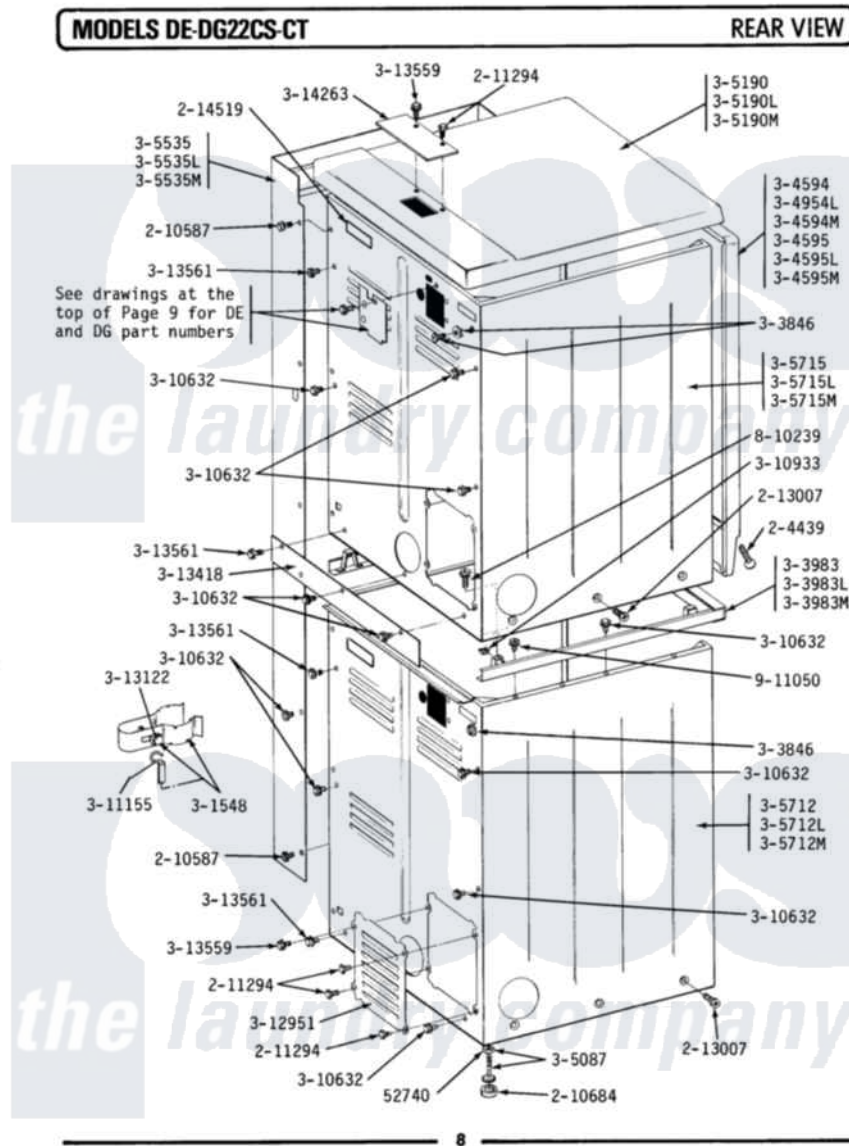

Maytag LDG22CT 02 - REAR VIEW

Maytag [Residential Maytag LDG22CT Dryer Parts](#) Parts Diagram 02 - REAR VIEW
 Click on the part number to view part

Item	Original Part Number	Replaced By	Status	Part Description
001	Y052740	62739		Nut, Lock
002	204439			Screw And Fstner Assembly
003	NLA		Not Available	SCREW
004	210684			Foot, Adjustable Leg
005	211294	90767		Screw, 8A X 3/8 HeX Washer Head Tapping
006	211881			Grommet, Cord Part Not Used-Gas Models Only
007	213007			Xfor Cabinet See Cabinet, Back
008	214519			LABEL, ELECTRICAL INSTR. PART NOT USED-GAS MODELS ONLY
009	301548			Clamp, Ground Wire
010	302521		Not Available	CORD, POWER PART NOT USED-GAS MODELS ONLY
011	NLA		Not Available	SCREW & WASHER ASSY.
012	NLA		Not Available	SPACER ASSY (WHT)
013	NLA		Not Available	FRONT PANEL (WHT)

014	Y305087	22003544	Adjustable Leg W/Foot And Nut
015	NLA		Not Available (ALM)
"	Y305190	307104	Top Cover Assembly
016	NLA		Not Available CONTROL SHROUD (WHT)
017	NLA		Not Available CABINET (WHT)
018	NLA		Not Available CABINET (WHT)
019	Y310632	1163839	Screw
020	310933	33002194	Nut, Speed
021	311155		Ground Wire And Clamp
022	Y311270		Washer, Terminal Block
023	Y311423	489483	Screw 10-32 X 1/2
024	311484	112432	Nut
025	Y312184		Strap, Grounding
026	Y312209	W10001200	Screw
027	Y312905		Not Available COVER, TERMINAL
028	Y312951		Not Available ACCESS COVER, BACK
029	313122		Screw - Baffle To Tumbler
030	NLA		Not Available FILLER STRIP
031	Y313559		Screw
032	Y313561		Screw----NA
033	NLA		Not Available TOP COVER PLATE
034	NLA		Not Available SCREW
035	911050	4312464	Screw