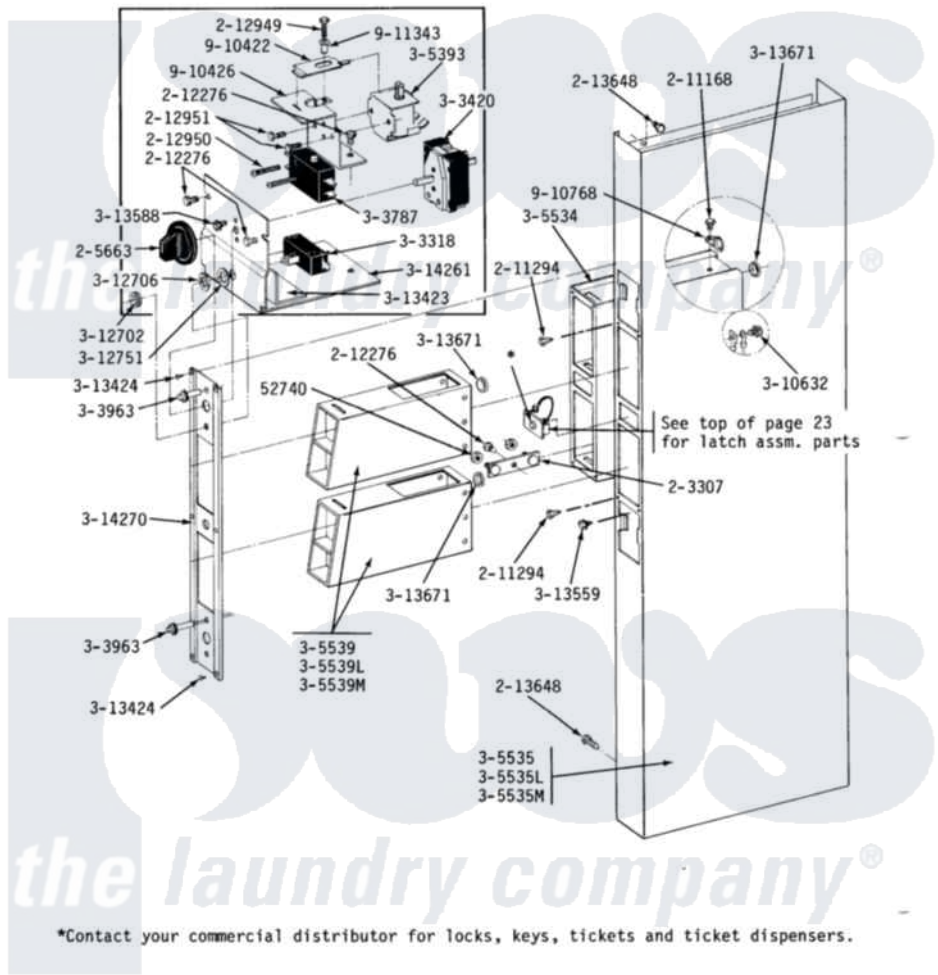

Maytag LDG22CT 03 - CONTROL CENTER SHROUD

MODELS DE-DG22CT CONTROL CENTER SHROUD - CT

Maytag [Residential Maytag LDG22CT Dryer Parts](#) Parts Diagram 03 - CONTROL CENTER SHROUD
 Click on the part number to view part

Item	Original Part Number	Replaced By	Status	Part Description
001	Y052740	62739		Nut, Lock
002	NLA		Not Available	MTG. STRAP----NA
003	205663			Knob For Selector Switch
004	211168	W10139210		Screw, 8-18 X 5/16
005	211294	90767		Screw, 8A X 3/8 HeX Washer Head Tapping
006	212276	W10116760		Screw
007	212328	W10139762		Hex Nut, 3/4-27
008	212949	22001866		Screw, Relay
009	212950	M0227520		Screw-Tc No.6-32 X 13/16", Preform SwiTch
010	212951			Screw, No.6-32 X 1/4 Inch
011	NLA		Not Available	SPRING WASHER, LOCK
012	213648	98165		Screw
013	Y303318			Switch Assembly With Hex Nu
014	Y303420		Not Available	SELECTOR SWITCH
015	Y303787		Not Available	SWITCH FOR RELAY