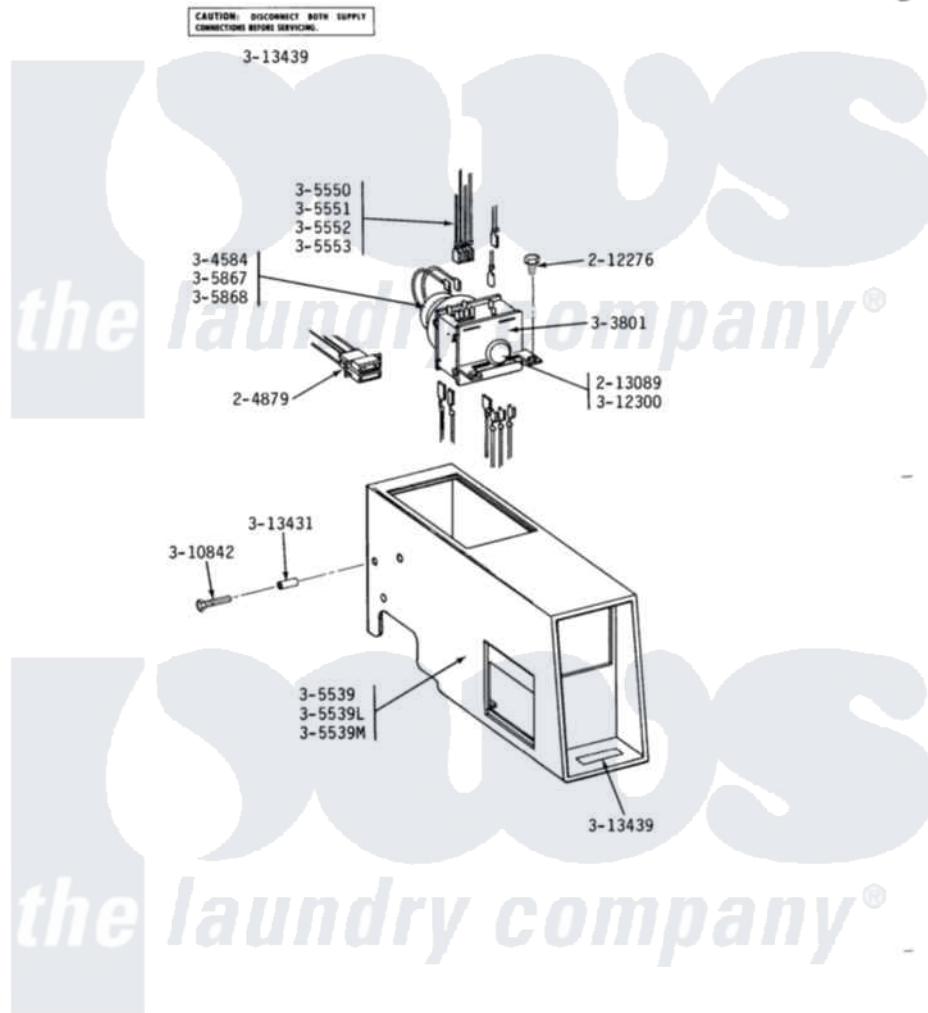

MODELS DE-DG22CT CT CONTROL CENTER

Maytag [Residential Maytag LDG22CT Dryer Parts](#) Parts Diagram 04 - CONTROL CENTER  
 Click on the part number to view part

Item	Original Part Number	Replaced By	Status	Part Description
001	NLA		Not Available	HARNES, TICKET CONTROL
002	212276	<a href="#">W10116760</a>		Screw
003	<a href="#">213089</a>			Knob For Timer
004	Y303801		Not Available	TIMER WITH KNOB AND PIN
005	NLA		Not Available	TIMER MOTOR
006	NLA		Not Available	OUTER CASE (WHT)
007	NLA		Not Available	WIRE HARNESS-UPPER
008	NLA		Not Available	WIRE HARNESS-LOWER
009	NLA		Not Available	TIMER MOTOR
010	NLA		Not Available	TIMER MOTOR
011	Y310842	<a href="#">8182296</a>		Screw, Agitator
012	<a href="#">Y312300</a>			Groov-Pin
013	NLA		Not Available	SPACER, VAULT
014	Y313439		Not Available	INSTRUCTION LABEL