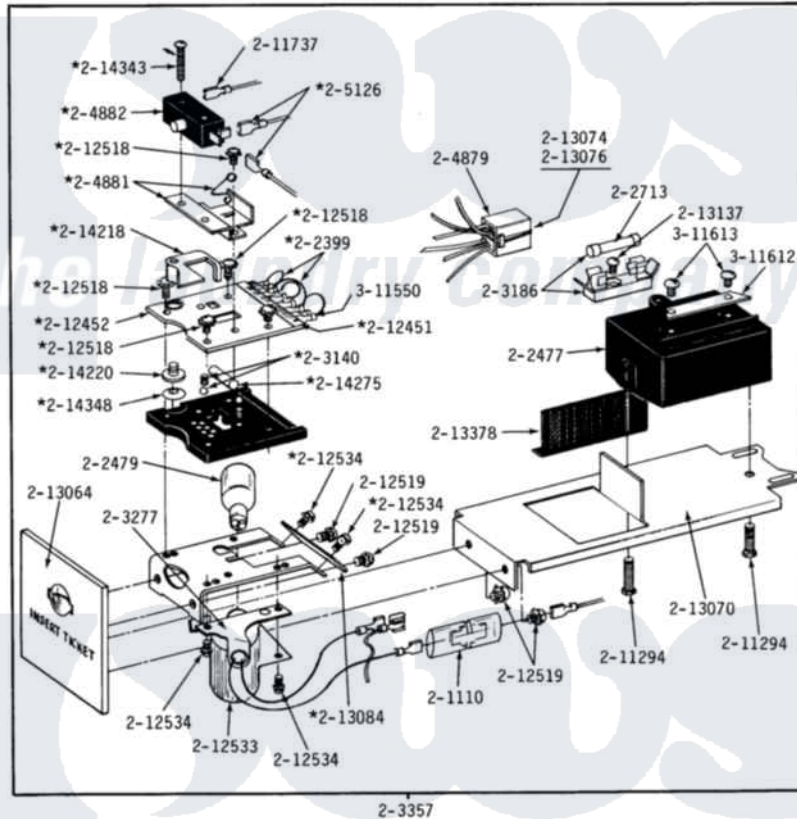

Maytag LDG22CT 05 - CONTROL CENTER COMPONENTS

MODELS DE-DG22CT

CT CONTROL CENTER COMPONENTS

®Contact your commercial distributor for locks, keys, tickets and ticket dispensers.

*Part of 2-2509 ticket control assembly.

Maytag Residential Maytag LDG22CT Dryer Parts Parts Diagram 05 - CONTROL CENTER COMPONENTS

Click on the part number to view part

Item	Original Part Number	Replaced By	Status	Part Description
001	Y201110		Not Available	CONNECTOR, WIRE (INDIC. LIGHT)
002	NLA		Not Available	JUMPER WIRE (BLACK)
003	202477	22003292		Control As
004	202479	A3167501		Lamp Oven, Int.
005	202509			Ticket Control Assembly
006	202713	22001555		Fuse
007	203140			Contact Ball Kit
008	NLA		Not Available	FUSE BLOCK W/FUSE
009	NLA		Not Available	LAMP SOCKET W/BRACKET
010	NLA		Not Available	TICKET RECEIVER ASSEMBLY
011	NLA		Not Available	HARNESS, TICKET CONTROL
012	204881			Cam Plate Assembly
013	204882		Not Available	SWITCH FOR TICKET CONTROL
014	NLA		Not Available	SPADE CONNECTOR

015	211294	90767	Screw, 8A X 3/8 HeX Washer Head Tapping
016	211737	248562	Terminal
017	NLA	Not Available	OVERLAY, CIRCUIT BOARD
018	212452		Board, Circuit
019	NLA	Not Available	SEMS SCREW (No.4-40 X 1/2 INC)
020	212519	488234	Screw 8-32 X 1/4
021	212533		SHIELD FOR HEAT LAMP
022	NLA	Not Available	SCREW, CONTROL SHIELD
023	NLA	Not Available	FRONT PLATE, TICKET CONTROL
024	NLA	Not Available	BRACKET, TICKET ASSEMBLY
025	213074		Pin Receptacle For Plug
026	NLA	Not Available	PIN, PLUG
027	NLA	Not Available	TICKET DEFLECTOR
028	NLA	Not Available	SCREW (No.6 X 1/4 INCH)
029	NLA	Not Available	SHIELD
030	214218		Lever, Switch
031	214220		Adjustment Thumb Wheel
032	214275		Roller For Cam
033	NLA	Not Available	SCREW
034	NLA	Not Available	SPRING WASHER
035	Y311550	Not Available	SPADE (MINIATURE)
036	311612	Not Available	COVER, CIRCUIT BOARD TERMINALS
037	311613	Y311711	Screw, Fuse Block