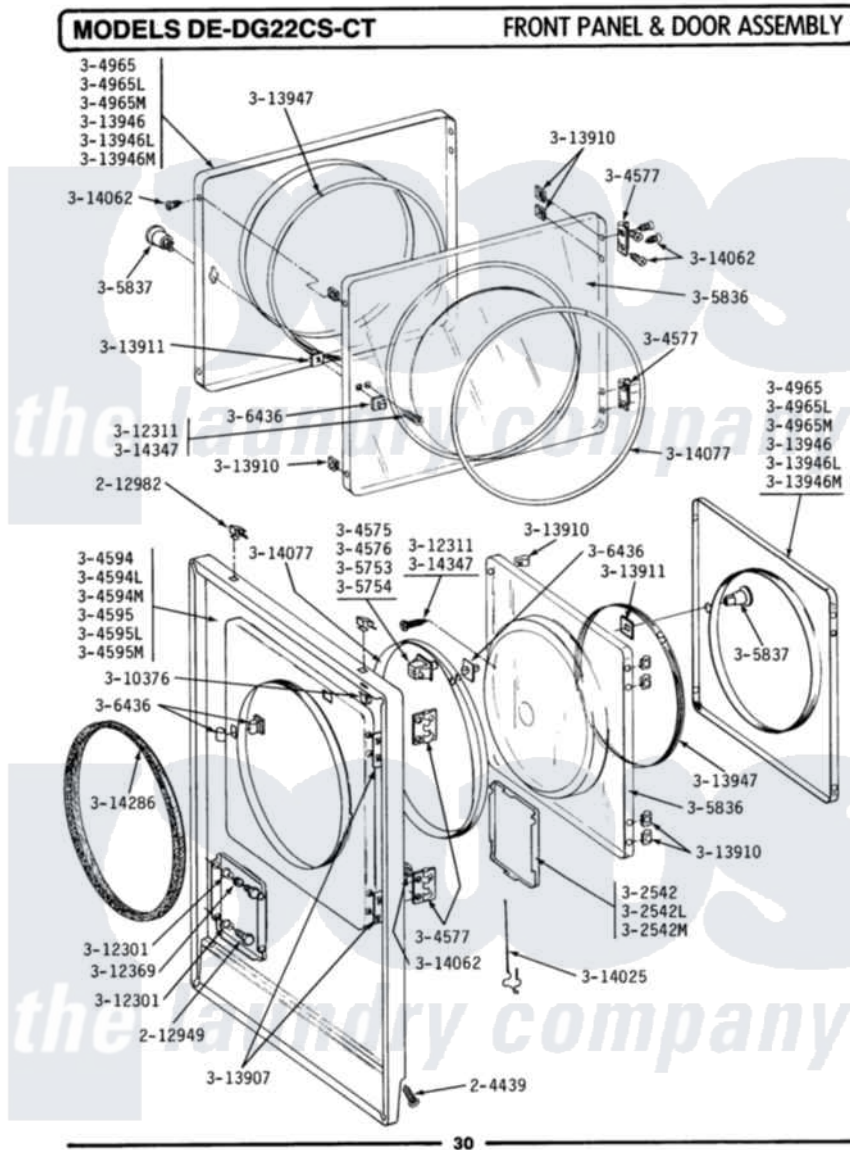

Maytag LDG22CT 06 - FRONT PANEL & DOOR ASSEMBLY

Maytag Residential Maytag LDG22CT Dryer Parts Parts Diagram 06 - FRONT PANEL & DOOR ASSEMBLY
 Click on the part number to view part

| Item | Original Part Number | Replaced By | Status | Part Description |
|------|-------------------------|---------------------------|---------------|---------------------------|
| 001 | 204439 | | | Screw And Fstner Assembly |
| 002 | 212949 | 22001866 | | Screw, Relay |
| 003 | 212982 | 22001650 | | Fastener, Spring |
| 004 | NLA | | Not Available | ACCESS DOOR (WHT) |
| 005 | Y304576 | W10169313 | | Switch-Dor |
| 006 | Y304577 | 33001230 | | Hinge, Door |
| 007 | NLA | | Not Available | FRONT PANEL (WHT) |
| 008 | 304965 | | | Door Complete-White |
| " | NLA | | Not Available | (ALM) |
| 009 | Y305754 | W10169313 | | Switch-Dor |
| 010 | NLA | | Not Available | INNER DOOR W/KNOB & SCREW |
| 011 | NLA | | Not Available | KNOB & SCREW |
| 012 | 306436 | | | Door Latch Kit-W |
| 013 | Y310376 | | | Clip, Door Switch Harness |
| 014 | NLA | | Not Available | BUSHING, ACCESS STUD |
| 015 | NLA | | Not Available | SCREW, KNOB (DOOR) |

| | | | |
|-----|-------------------------|---------------|--|
| 016 | 312369 | | Sleeve, Access Panel Stud Part Not Used |
| 017 | Y313340 | | LABEL, LINT SCREEN INSTRUCTION |
| 018 | Y313907 | | Fastener, Twin |
| 019 | Y313910 | | Clip, Door Liner To Outer Panel |
| 020 | Y313911 | | Door Strike Retainer |
| 021 | Y313927 | | INSTRUCTION LABEL |
| 022 | NLA | Not Available | (ALM) |
| " | Y313946 | Not Available | DOOR PANEL-WHITE |
| 023 | Y313947 | | Gasket For Window |
| 024 | Y314025 | | Latch For Access Door |
| 025 | Y314062 | | Screw, Door Hinge And Panel |
| 026 | 314077 | | Door Seal |