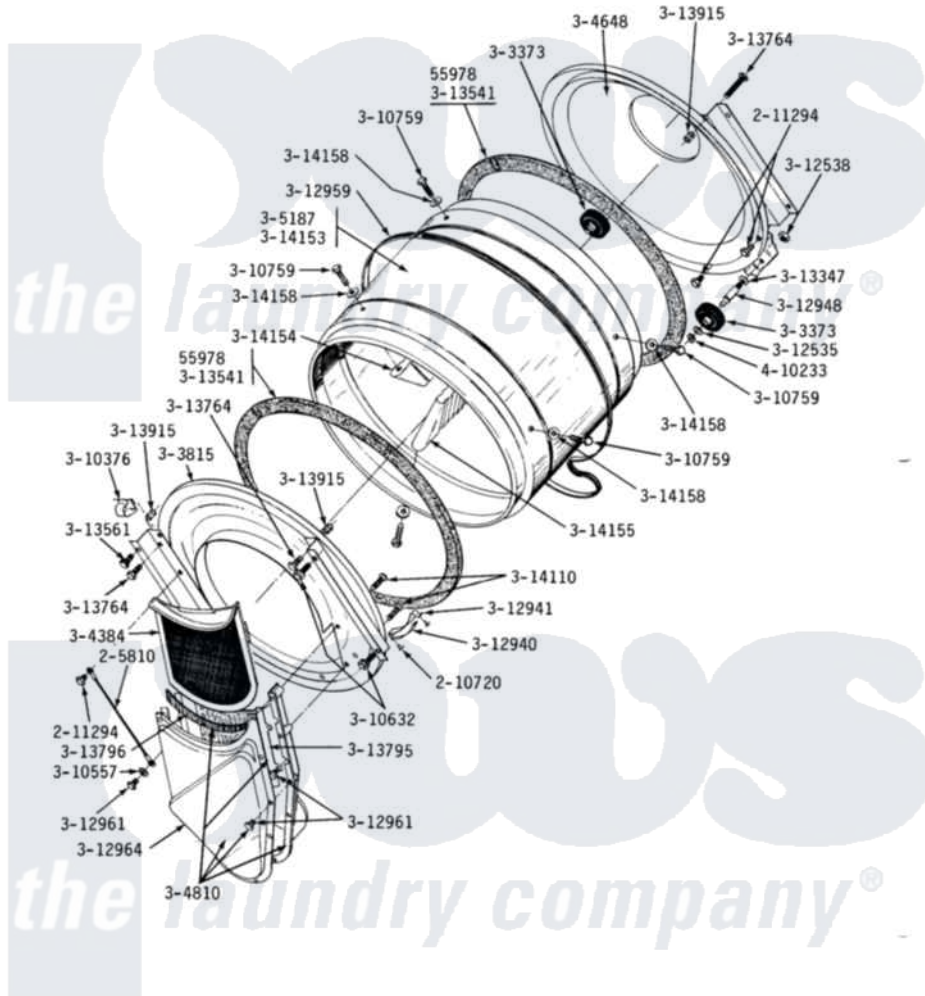

# Maytag LDG22CT 07 - LINT SCREEN, TUMBLER (FRONT & BACK)

**MODELS DE-DG22CA-CS-CT**

**LINT SCREEN, TUMBLER, TUMBLER FRONT & TUMBLER BACK**

Maytag [Residential Maytag LDG22CT Dryer Parts](#) Parts Diagram 07 - LINT SCREEN, TUMBLER (FRONT & BACK)

[Click on the part number to view part](#)

Item	Original Part Number	Replaced By	Status	Part Description
001	<a href="#">Y055978</a>			Rubber Adhesive, 2 Oz Tube
002	<a href="#">205810</a>			Wire, Ground
003	<a href="#">210720</a>			Rivet, Bearing To Tumbler Fmt
004	211294	<a href="#">90767</a>		Screw, 8A X 3/8 HeX Washer Head Tapping
005	Y303373	<a href="#">12001541</a>		Drum Roller/Washer Assembly--W
006	Y303815	<a href="#">33001231</a>		Front- Tumbler
007	Y304384	<a href="#">33001003</a>		Screen, Lint
008	Y304648	<a href="#">33001106</a>		Back, Tumbler
009	Y304810		Not Available	OUTLET DUCT ASSEMBLY---S
010	305187		Not Available	TUMBLER W/BAFFLES
011	<a href="#">Y310376</a>			Clip, Door Switch Harness
012	<a href="#">310557</a>			Washer
013	Y310632	<a href="#">1163839</a>		Screw
014	<a href="#">Y310759</a>			Screw, Tumbler Baffles