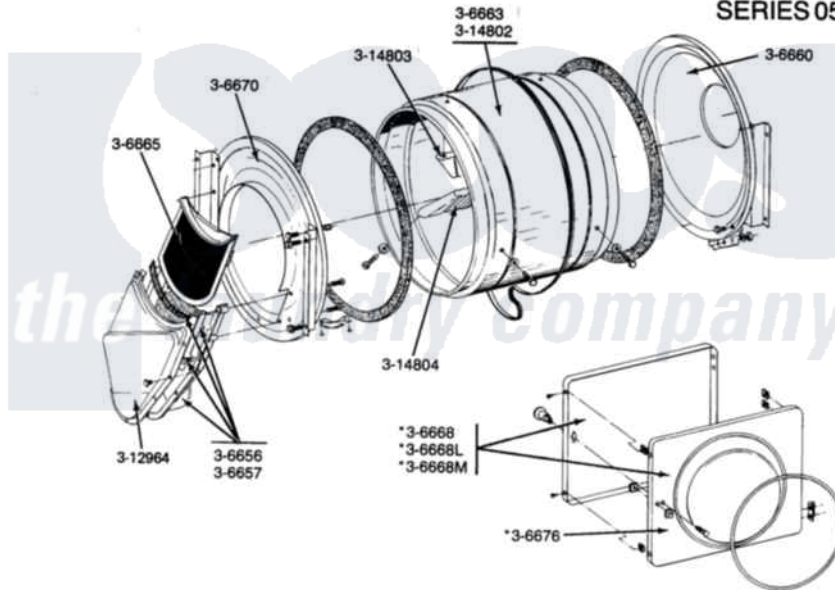

DE-DG22CA-CS-CT

**DOOR, TUMBLER, TUMBLER FRONT & BACK
SERIES 05**

*DOOR ASSY. PARTS FOR DE-DG22CA ONLY

- 3-6656 Outlet duct and grid assembly - Beige
- 3-6657 Outlet duct and grid assembly - Beige - includes the 3-12964 outlet duct - outer half
- 3-6660 Tumbler back with felt seal - Ivory
- 3-6663 Tumbler with baffles - Ivory
- 3-6665 Lint screen - Beige
- *3-6668 Door complete with Beige inner door - less knob - White
- *3-6668L Door complete with Beige inner door - less knob - Almond
- *3-6668M Door complete with Beige inner door - less knob - Harvest Wheat
- 3-6670 Tumbler front assembly - Ivory
- *3-6676 Inner door with knob and screw - Beige
- 3-14802 Tumbler less baffles - Ivory
- 3-14803 Baffle - short - Beige
- 3-14804 Baffle - tall - Beige

*The door assembly parts are for the DE-DG22CA only.

Maytag [Residential Maytag LDG22CT Dryer Parts](#) Parts Diagram 08 - DOOR, TUMBLER, TUMBLER FRONT & BACK
Click on the part number to view part

Item	Original Part Number	Replaced By	Status	Part Description
001	306656		Not Available	OUTLET DUCT & GRID ASSEMBLY
002	306657		Not Available	OUTLET DUCT & GRID
003	Y306660	33001106		Back, Tumbler
004	306663		Not Available	TUMBLER W/BAFFLES
005	Y306665	33001003		Screen, Lint
006	Y306668			DOOR (WHT)
007	NLA		Not Available	TUMBLER FRONT----NA
008	NLA		Not Available	INNER DOOR W/KNOB
009	314802		Not Available	TUMBLER W/OUT BAFFLES
010	314803	33001012		Baffle
011	314804	33001004		Baffle, Tall