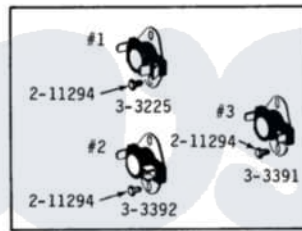

Maytag LDG22CT 10 - MOTOR, BLOWER, BASE FRAME & THERMOSTATS

MODELS DE-DG22CA-CS-CT

MOTOR, BLOWER, BASE FRAME & THERMOSTATS

DE-DG22CA
THERMOSTATS & THERMOSTAT COVERS

DE-DG22CS
THERMOSTATS & THERMOSTAT COVERS

Maytag Residential Maytag LDG22CT Dryer Parts Parts Diagram 10 - MOTOR, BLOWER, BASE FRAME & THERMOSTATS

Click on the part number to view part

Item	Original Part Number	Replaced By	Status	Part Description
001	Y014874			Screw, Idler Arm And Sleeve
002	Y015825			Clip, Motor To Motor Support
003	Y052740	62739		Nut, Lock
004	Y053241			Set Screw, Motor Pulley
005	210684			Foot, Adjustable Leg
006	211294	90767		Screw, 8A X 3/8 HeX Washer Head Tapping
007	Y303358	W10410999		Motor-Drve
008	Y303361		Not Available	BASE ASSY. (UPPER & LOWER)
009	Y303363	6-3033630		Idler Arm
010	Y303391	33303391		Thermostat, Cycling
011	303392			Thermostat, Cycling
012	Y303442			EXHAUST DUCT ASSEMBLY
013	Y303705	6-3037050		Pulley- ID