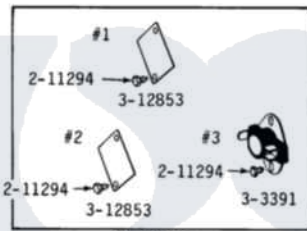

Maytag LDG22CT 10 - MOTOR, BLOWER, BASE FRAME & THERMOSTATS

MODELS DE-DG22CA-CS-CT

MOTOR, BLOWER, BASE FRAME & THERMOSTATS

DE-DG22CA
THERMOSTATS & THERMOSTAT COVERS

DE-DG22CS
THERMOSTATS & THERMOSTAT COVERS

Maytag Residential Maytag LDG22CT Dryer Parts Parts Diagram 10 - MOTOR, BLOWER, BASE FRAME & THERMOSTATS

Click on the part number to view part

Item	Original Part Number	Replaced By	Status	Part Description
001	Y014874			Screw, Idler Arm And Sleeve
002	Y015825			Clip, Motor To Motor Support
003	Y052740	62739		Nut, Lock
004	Y053241			Set Screw, Motor Pulley
005	210684			Foot, Adjustable Leg
006	211294	90767		Screw, 8A X 3/8 HeX Washer Head Tapping
007	Y303358	W10410999		Motor-Drve
008	Y303361		Not Available	BASE ASSY. (UPPER & LOWER)
009	Y303363	6-3033630		Idler Arm
010	Y303391	33303391		Thermostat, Cycling
011	303392			Thermostat, Cycling
012	Y303442			EXHAUST DUCT ASSEMBLY
013	Y303705	6-3037050		Pulley- ID