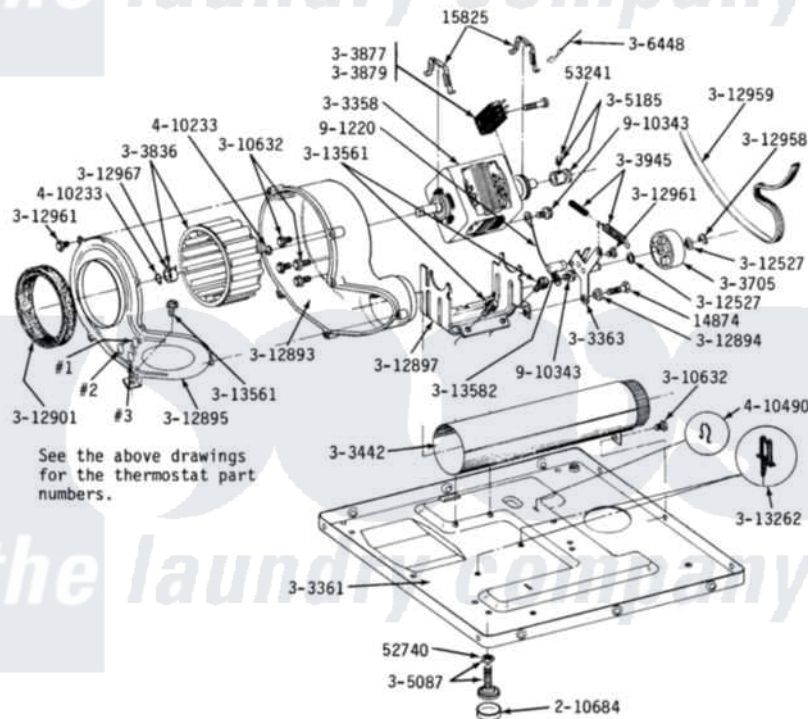

Maytag LDG22CT 10 - MOTOR, BLOWER, BASE FRAME & THERMOSTATS

MODELS DE-DG22CA-CS-CT

MOTOR, BLOWER, BASE FRAME & THERMOSTATS

DE-DG22CA
THERMOSTATS & THERMOSTAT COVERS

DE-DG22CS
THERMOSTATS & THERMOSTAT COVERS

Maytag Residential Maytag LDG22CT Dryer Parts Parts Diagram 10 - MOTOR, BLOWER, BASE FRAME & THERMOSTATS

Click on the part number to view part

Item	Original Part Number	Replaced By	Status	Part Description
001	Y014874			Screw, Idler Arm And Sleeve
002	Y015825			Clip, Motor To Motor Support
003	Y052740	62739		Nut, Lock
004	Y053241			Set Screw, Motor Pulley
005	210684			Foot, Adjustable Leg
006	211294	90767		Screw, 8A X 3/8 HeX Washer Head Tapping
007	Y303358	W10410999		Motor-Drve
008	Y303361		Not Available	BASE ASSY. (UPPER & LOWER)
009	Y303363	6-3033630		Idler Arm
010	Y303391	33303391		Thermostat, Cycling
011	303392			Thermostat, Cycling
012	Y303442			EXHAUST DUCT ASSEMBLY
013	Y303705	6-3037050		Pulley- ID

014	Y303836		Blower Wheel Assembly And Clamp
015	Y303877	Not Available	SWITCH, MOTOR EXTERNAL START No.303358-2, No.303358-4, 303358-7
016	Y303879		Switch, Motor External Start
017	Y303945		IDLER SPRING ASSY. W/PLUG
018	Y305087	22003544	Adjustable Leg W/Foot And Nut
019	Y305185	6-3051850	Pulley- MO
020	NLA	Not Available	WIRE
021	Y310632	1163839	Screw
022	Y312527		Washer, Idler Shaft
023	Y312853		Cover For Thermostat Openin
024	Y312893		Housing, Blower
025	Y312894	315772	Sleeve, Idler Arm
026	Y312895	Not Available	COVER FOR BLOWER---NA
027	NLA	Not Available	SUPPORT, MOTOR
028	Y312901		Seal, Housing Cover
029	312958	354987	Ring, Retaining
030	Y312959		Poly "V" Belt For Tumbler
031	Y312961	W10116751	Screw
032	312967		Clamp, Blower Housing
033	Y313262	W10116752	Retainer-
034	Y313561		Screw---NA
035	Y313582	W10116756	Spacer
036	410233	9703438	Ring-Retrn
037	410490		Spring, Retainer Wire Harness
038	901220		Ground Wire
039	910343	488234	Screw 8-32 X 1/4