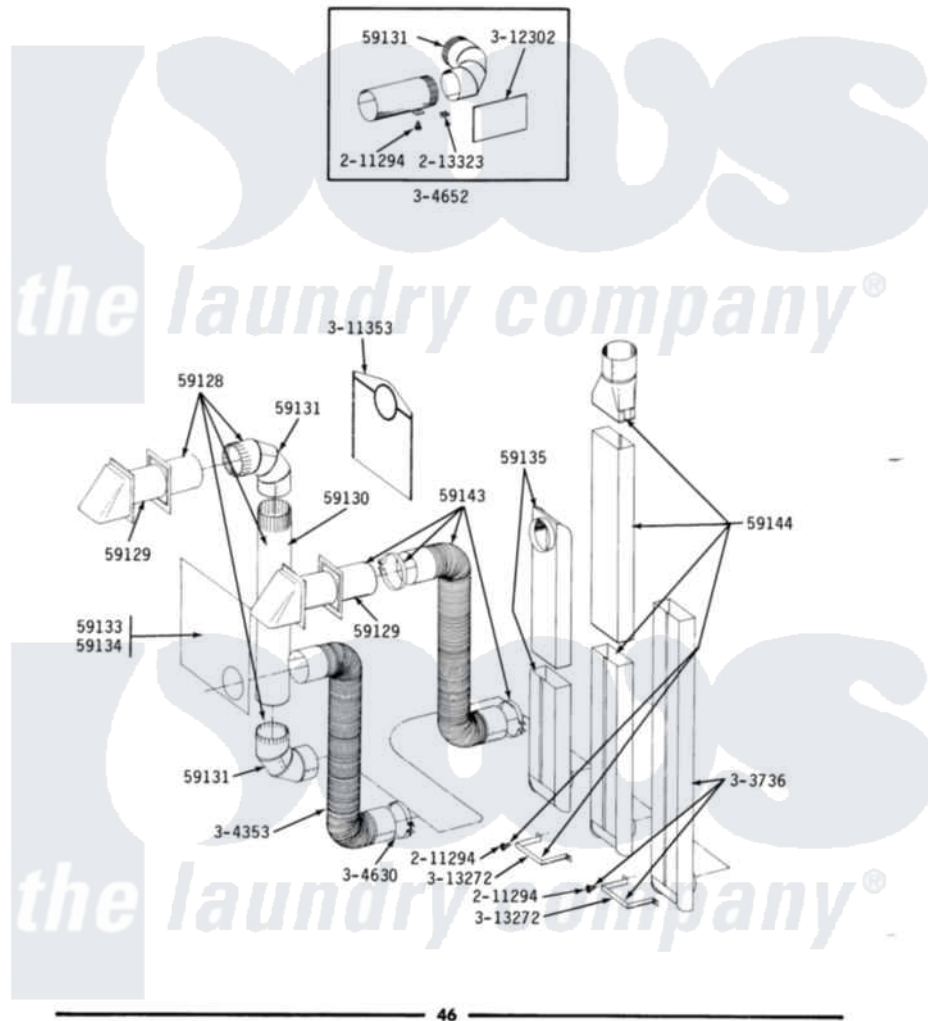

Maytag LDG22CT 11 - INSTALLATION ACCESSORIES

ALL MODELS

INSTALLATION ACCESSORIES

46

Maytag Residential Maytag LDG22CT Dryer Parts Parts Diagram 11 - INSTALLATION ACCESSORIES
 Click on the part number to view part

Item	Original Part Number	Replaced By	Status	Part Description
001	NLA		Not Available	BLADE, SAW
002	NLA		Not Available	REPLACEMENT DRILL
003	NLA		Not Available	HOLE SAW W/DRILL BIT
004	NLA		Not Available	EXTENSION CHUCK, DRILL
005	Y059128			Standard 4" Vent Kit
006	Y059129	4396007RW		Vent Hood
007	Y059130			Pipe, Venting
008	Y059131			Elbow, Venting
009	NLA		Not Available	ALUMINUM WINDOW 4X12X18
010	Y059134			PLATE, ALUM. WINDOW (15"X20")
011	Y059135			Vent Duct Assembly
012	Y059143			Flexible Vent Kit
013	NLA		Not Available	RECTANGULAR VENT KIT
014	211294	90767		Screw, 8A X 3/8 Hex Washer Head Tapping