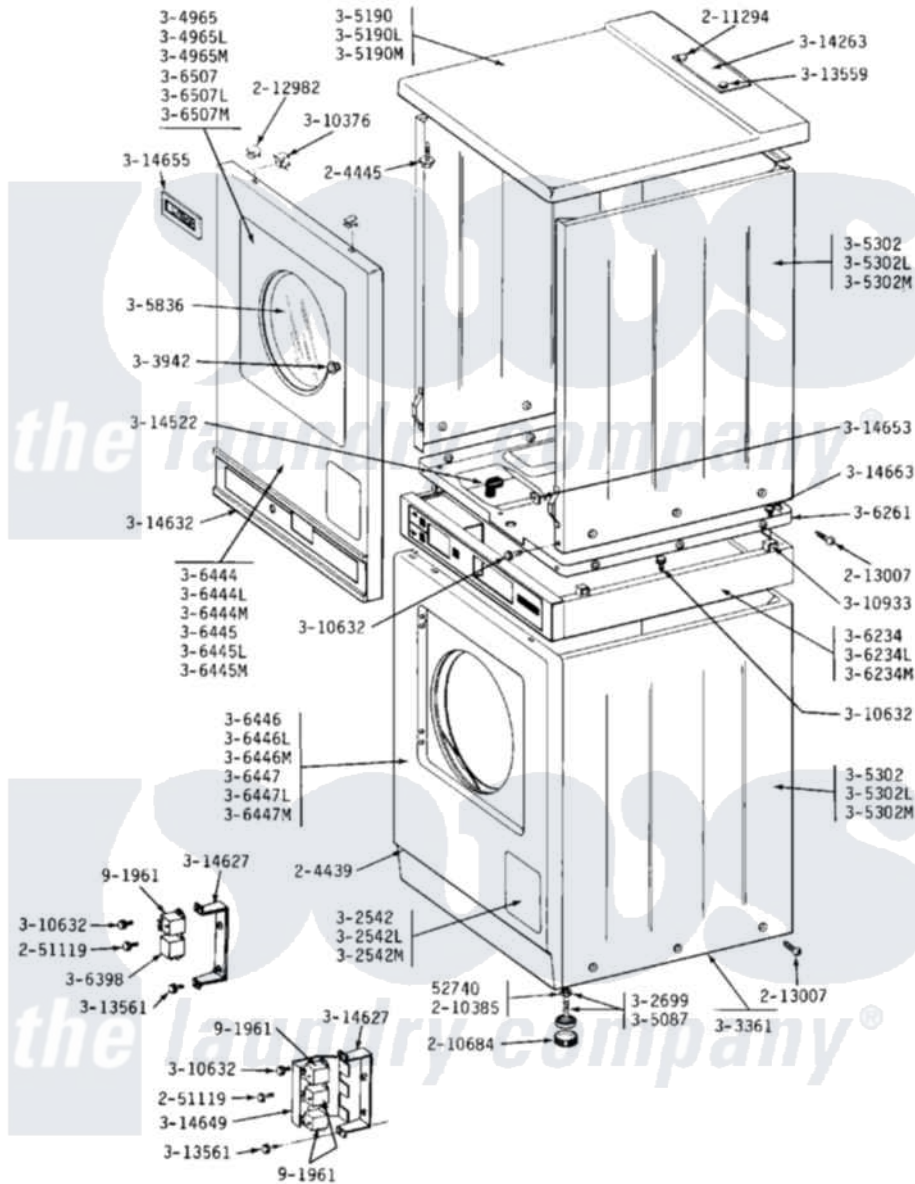

Maytag LDG23CD 01 - FRONT VIEW

Maytag Residential Maytag LDG23CD Dryer Parts Parts Diagram 01 - FRONT VIEW
 Click on the part number to view part

Item	Original Part Number	Replaced By	Status	Part Description
001	Y052740	62739		Nut, Lock
002	204439			Screw And Fstner Assembly
003	204445			Screw And Fastener Assembly
004	210385			Lock Nut For Adjustable Leg
005	210684			Foot, Adjustable Leg
006	211294	90767		Screw, 8A X 3/8 HeX Washer Head Tapping
007	212982	22001650		Fastener, Spring
008	213007			Xfor Cabinet See Cabinet, Back
009	Y251119	3177991		Screw
010	NLA		Not Available	ACCESS DOOR (WHITE)
011	NLA		Not Available	ACCESS DOOR-ALMOND
012	NLA		Not Available	ACCESS DOOR-HARVEST WHEAT
013	Y302699	22003428		Leg, Adjustable
014	Y303361		Not Available	BASE ASSY. (UPPER & LOWER)