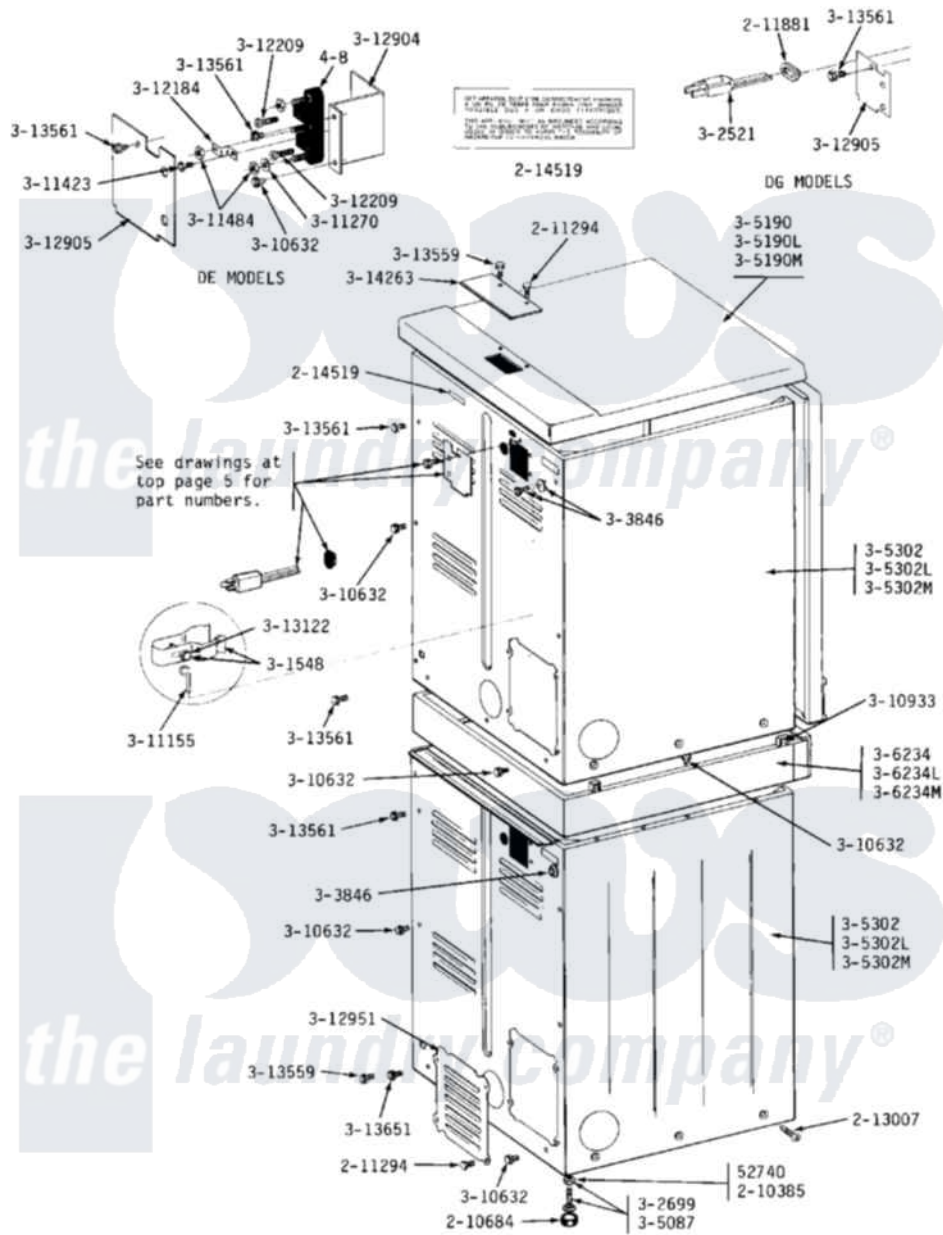

Maytag LDG23CD 02 - REAR VIEW

Maytag [Residential Maytag LDG23CD Dryer Parts](#) Parts Diagram 02 - REAR VIEW
 Click on the part number to view part

Item	Original Part Number	Replaced By	Status	Part Description
001	Y052740	62739		Nut, Lock
002	210385			Lock Nut For Adjustable Leg
003	210684			Foot, Adjustable Leg
004	211294	90767		Screw, 8A X 3/8 HeX Washer Head Tapping
005	211881			Grommet, Cord Part Not Used-Gas Models Only
006	213007			Xfor Cabinet See Cabinet, Back
007	214519			LABEL, ELECTRICAL INSTR. PART NOT USED-GAS MODELS ONLY
008	301548			Clamp, Ground Wire
009	302521		Not Available	CORD, POWER PART NOT USED-GAS MODELS ONLY
010	Y302699	22003428		Leg, Adjustable
011	NLA		Not Available	SCREW & WASHER ASSY.
012	Y305087	22003544		Adjustable Leg W/Foot And Nut

013	Y305190	307104		Top Cover Assembly
014	NLA		Not Available	TOP COVER-ALMOND
015	NLA		Not Available	TOP COVER-HARVEST WHEAT
016	NLA		Not Available	CABINET-WHITE
017	NLA		Not Available	CABINET-ALMOND
018	NLA		Not Available	CABINET-HARVEST WHEAT
019	NLA		Not Available	COUPLING COLLAR-WHITE
021	NLA		Not Available	COUPLING COLLAR-ALMOND
022	NLA		Not Available	COUPLING COLLAR-HARV WHEAT
023	Y310632	1163839		Screw
024	310933	33002194		Nut, Speed
025	311155			Ground Wire And Clamp
026	Y311423	489483		Screw 10-32 X 1/2
027	311484	112432		Nut
028	Y312184			Strap, Grounding
029	Y312209	W10001200		Screw
031	Y312905		Not Available	COVER, TERMINAL
032	Y312951		Not Available	ACCESS COVER, BACK
033	313122			Screw - Baffle To Tumbler
034	Y313559			Screw
035	Y313561			Screw---NA
036	NLA		Not Available	TOP COVER PLATE
037	314663	214354		Screw, Top Cover To Cabnt.