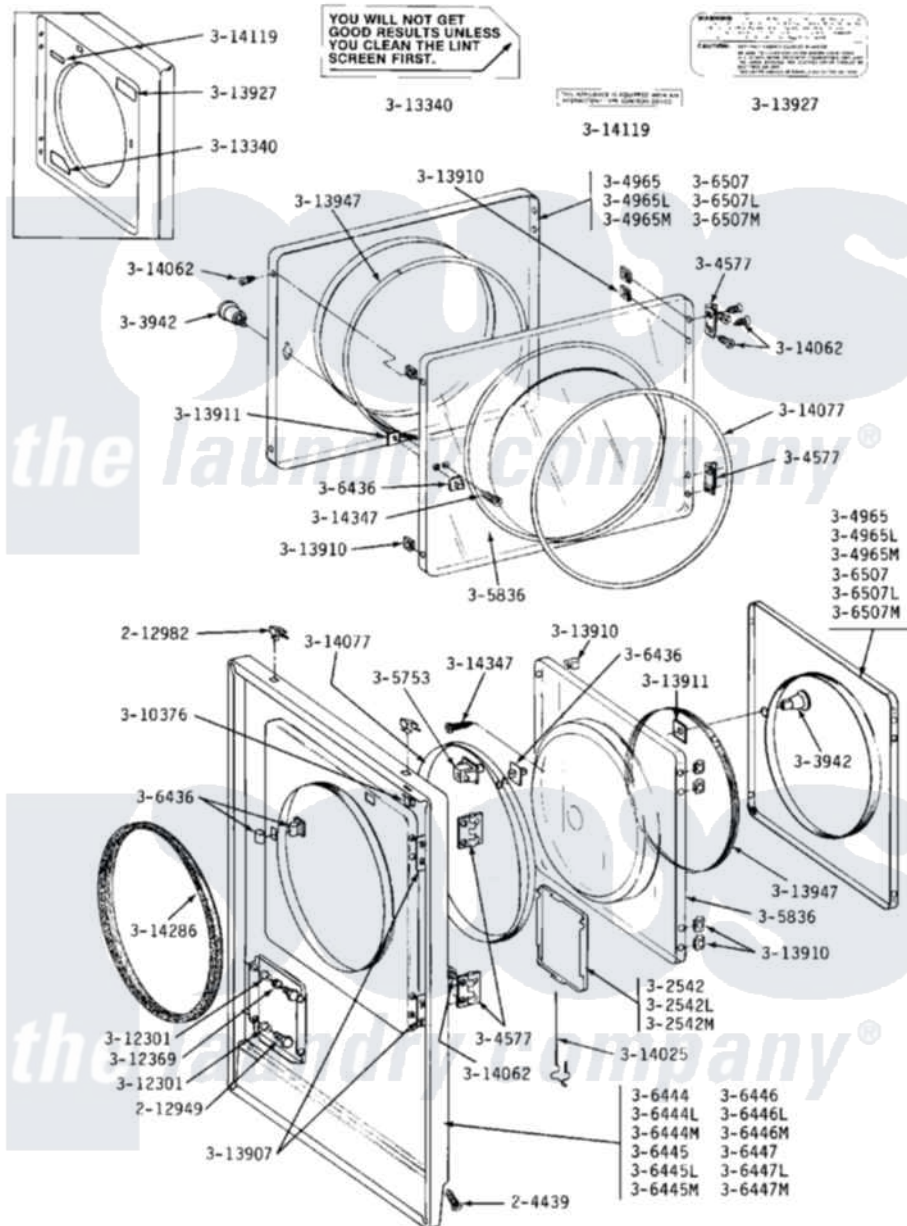

Maytag LDG23CD 04 - FRONT PANEL & DOOR ASSEMBLY

Maytag Residential Maytag LDG23CD Dryer Parts Parts Diagram 04 - FRONT PANEL & DOOR ASSEMBLY
 Click on the part number to view part

Item	Original Part Number	Replaced By	Status	Part Description
001	204439			Screw And Fstner Assembly
002	212949	22001866		Screw, Relay
003	212982	22001650		Fastener, Spring
004	NLA		Not Available	ACCESS DOOR (WHITE)
005	NLA		Not Available	ACCESS DOOR-ALMOND
006	NLA		Not Available	ACCESS DOOR-HARVEST WHEAT
007	NLA		Not Available	KNOB AND SCREW
008	Y304577	33001230		Hinge, Door
009	304965			Door Complete-White
010	NLA		Not Available	DOOR COMPLETE, ALMOND
011	NLA		Not Available	DOOR COMPLETE-HRV WHEAT---NA
012	Y305753	W10169313		Switch-Dor
013	NLA		Not Available	INNER DOOR WITH KNOB & SCRE
014	306436			Door Latch Kit--W

018	NLA	Not Available	FRONT PANEL-WHITE
019	NLA	Not Available	FRONT PANEL-ALMOND---NA
020	NLA	Not Available	FRONT PANEL-HARVEST WHEAT
024	Y306447	Not Available	FRONT PANEL-WHITE
025	NLA	Not Available	FRONT PANEL-ALMOND
026	NLA	Not Available	FRONT PANEL-HARVEST WHEAT
027	NLA	Not Available	DOOR PANEL-WHITE---NA
028	NLA	Not Available	DOOR PANEL-ALMOND
029	NLA	Not Available	DOOR PANEL-HARVEST WHEAT
030	Y310376		Clip, Door Switch Harness
031	NLA	Not Available	BUSHING FOR ACCESS STUD
032	312369		Sleeve, Access Panel Stud Part Not Used
033	Y313340		LABEL, LINT SCREEN INSTRUCTION
034	Y313907		Fastener, Twin
035	Y313910		Clip, Door Liner To Outer Panel
036	Y313911		Door Strike Retainer
037	Y313927		INSTRUCTION LABEL
038	Y313947		Gasket For Window
039	Y314025		Latch For Access Door
040	Y314062		Screw, Door Hinge And Panel
041	314077		Door Seal
042	NLA	Not Available	GAS IGNITION LABEL
043	314286		Seal For Front Panel
044	NLA	Not Available	SCREW FOR DOOR KNOB---NA