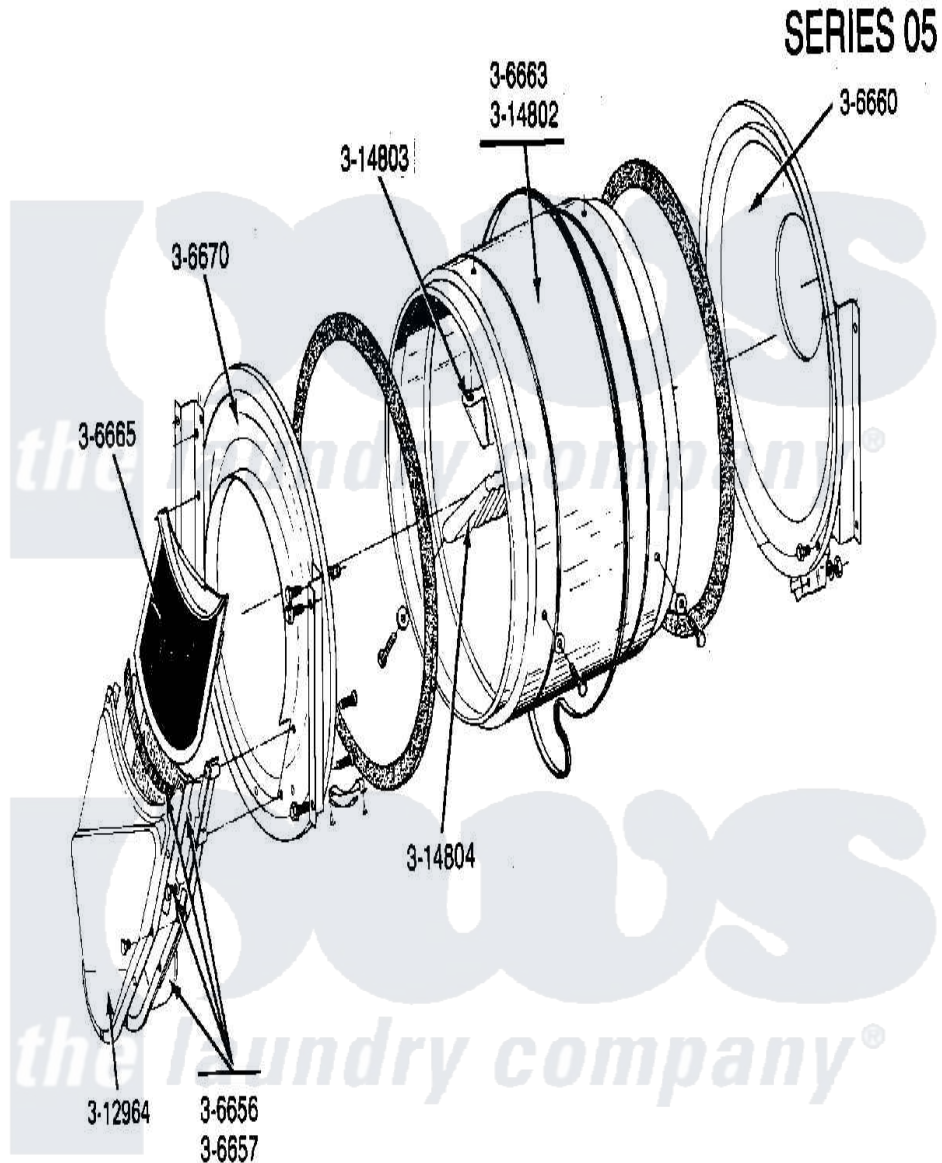

Maytag LDG23CD 06 - TUMBLER (FRONT & BACK)(SERIES 05)

Maytag Residential Maytag LDG23CD Dryer Parts Parts Diagram 06 - TUMBLER (FRONT & BACK)(SERIES 05)
 Click on the part number to view part

| Item | Original Part Number | Replaced By | Status | Part Description |
|------|----------------------|--------------------------|---------------|-----------------------------|
| 001 | 306656 | | Not Available | OUTLET DUCT & GRID ASSEMBLY |
| 002 | 306657 | | Not Available | OUTLET DUCT & GRID |
| 003 | Y306660 | 33001106 | | Back, Tumbler |
| 004 | 306663 | | Not Available | TUMBLER W/BAFFLES |
| 005 | Y306665 | 33001003 | | Screen, Lint |
| 006 | NLA | | Not Available | TUMBLER FRONT---NA |
| 007 | 314802 | | Not Available | TUMBLER W/OUT BAFFLES |
| 008 | 314803 | 33001012 | | Baffle |
| 009 | 314804 | 33001004 | | Baffle, Tall |