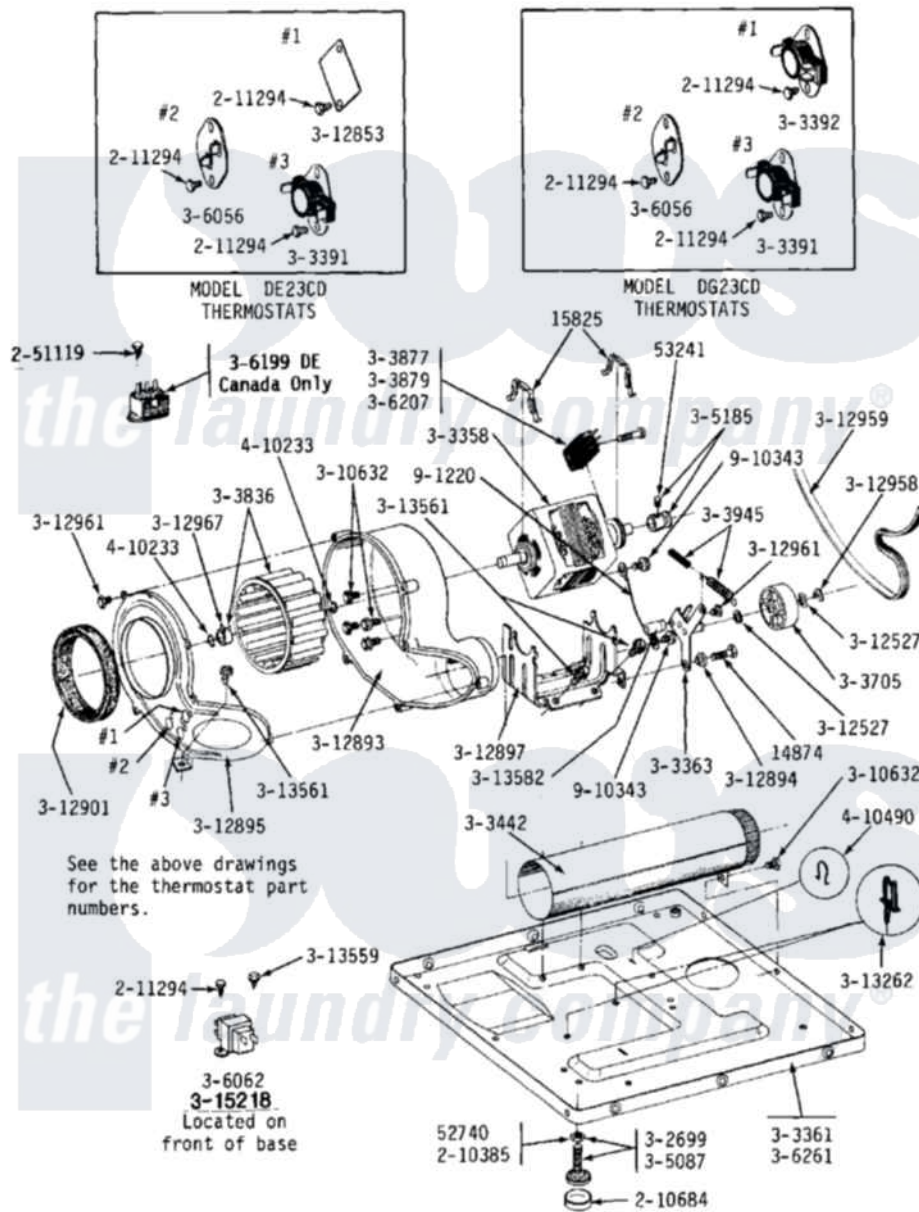

# Maytag LDG23CD 08 - MOTOR, BLOWER, BASE FRAME & THERMOSTATS

Maytag Residential Maytag LDG23CD Dryer Parts Parts Diagram 08 - MOTOR, BLOWER, BASE FRAME & THERMOSTATS

Click on the part number to view part

Item	Original Part Number	Replaced By	Status	Part Description
001	Y251119	<a href="#">3177991</a>		Screw
002	<a href="#">Y014874</a>			Screw, Idler Arm And Sleeve
003	<a href="#">Y015825</a>			Clip, Motor To Motor Support
004	Y052740	<a href="#">62739</a>		Nut, Lock
005	<a href="#">Y053241</a>			Set Screw, Motor Pulley
006	<a href="#">210385</a>			Lock Nut For Adjustable Leg
007	<a href="#">210684</a>			Foot, Adjustable Leg
008	211294	<a href="#">90767</a>		Screw, 8A X 3/8 HeX Washer Head Tapping
009	Y302699	<a href="#">22003428</a>		Leg, Adjustable
010	Y303358	<a href="#">W10410999</a>		Motor-Drive
011	Y303361		Not Available	BASE ASSY. (UPPER & LOWER)
012	Y303363	<a href="#">6-3033630</a>		Idler Arm
013	Y303391	<a href="#">33303391</a>		Thermostat, Cycling