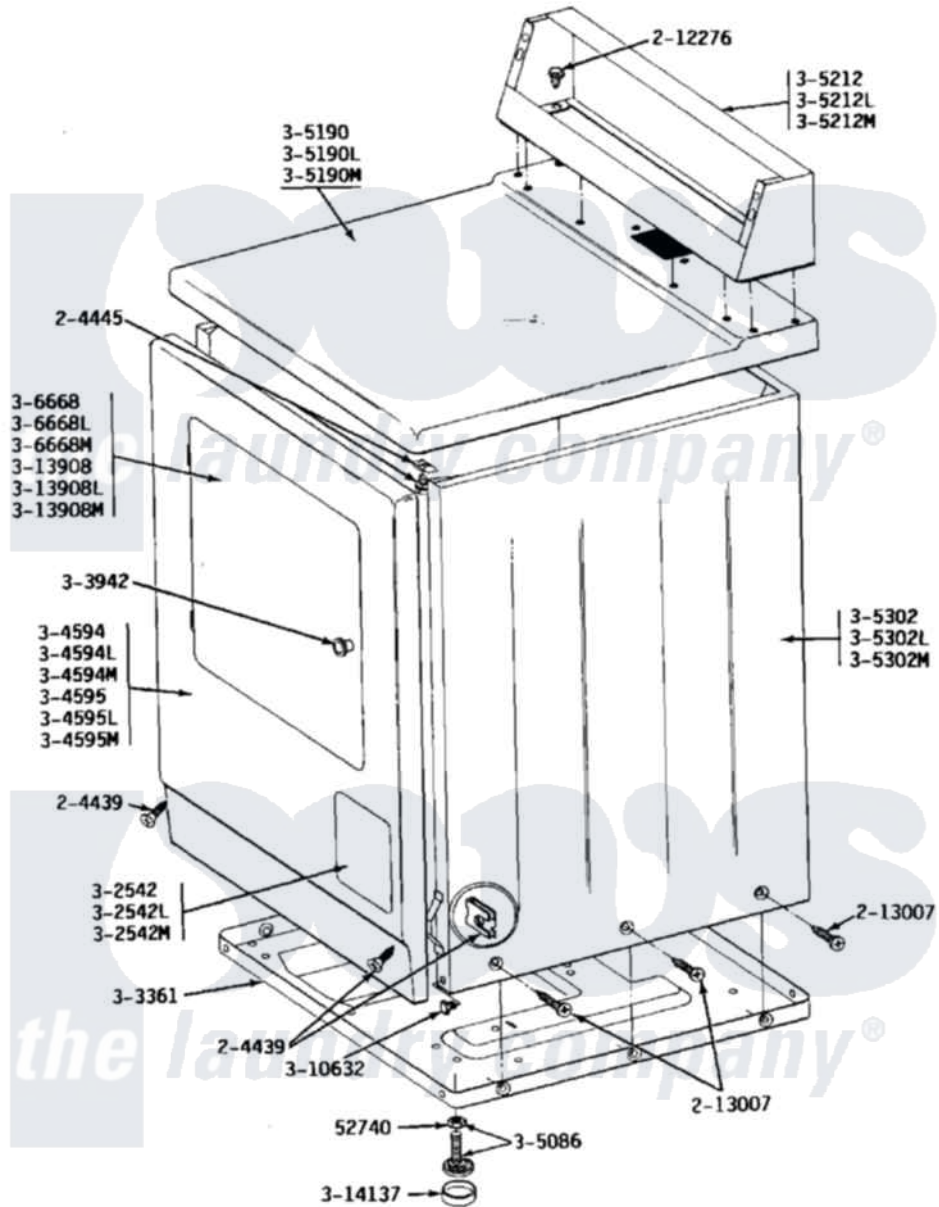

Maytag LDG24CA 01 - FRONT VIEW

Maytag [Residential Maytag LDG24CA Dryer Parts](#) Parts Diagram 01 - FRONT VIEW
 Click on the part number to view part

Item	Original Part Number	Replaced By	Status	Part Description
001	Y052740	62739		Nut, Lock
002	204439			Screw And Fstner Assembly
003	204445			Screw And Fastener Assembly
004	212276	W10116760		Screw
005	213007			Xfor Cabinet See Cabinet, Back
006	NLA		Not Available	ACCESS DOOR (WHITE)
007	NLA		Not Available	ACCESS DOOR-ALMOND
008	NLA		Not Available	ACCESS DOOR-HARVEST WHEAT
009	Y303361		Not Available	BASE ASSY. (UPPER & LOWER)
010	NLA		Not Available	KNOB AND SCREW
011	NLA		Not Available	FRONT PANEL-WHITE
012	NLA		Not Available	FRONT PANEL-ALMOND
013	NLA		Not Available	FRONT PANEL-HARVEST WHEAT
017	Y305086			Adjustable Leg And Nut

018	Y305190	307104	Top Cover Assembly
019	NLA	Not Available	TOP COVER-ALMOND
020	NLA	Not Available	TOP COVER-HARVEST WHEAT
021	NLA	Not Available	CONSOLE-WHITE
022	NLA	Not Available	CONSOLE-ALMOND
023	NLA	Not Available	CONSOLE-HARVEST WHEAT
024	NLA	Not Available	CABINET-WHITE
025	NLA	Not Available	CABINET-ALMOND
026	NLA	Not Available	CABINET-HARVEST WHEAT
027	Y306668		DOOR (WHT)
028	NLA	Not Available	DOOR-ALMOND
029	NLA	Not Available	DOOR-HARVEST WHEAT
030	Y310632	1163839	Screw
031	Y313908		DOOR PANEL-WHITE
032	NLA	Not Available	DOOR PANEL-ALMOND
033	NLA	Not Available	DOOR PANEL-HARVEST WHEAT
034	Y314137		Foot, Rubber