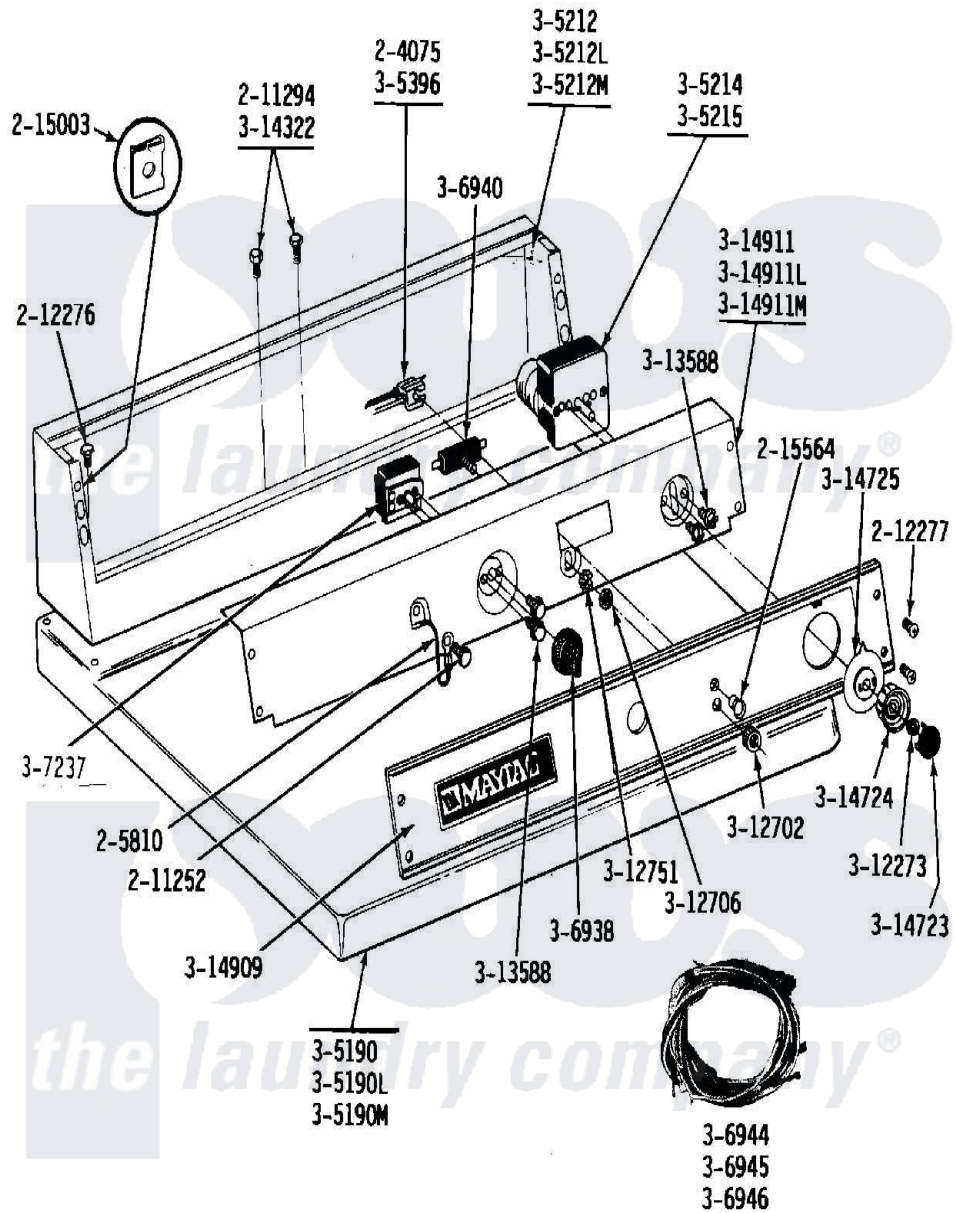

# Maytag LDG24CA 02 - CA CONTROL PANEL

Maytag Residential Maytag LDG24CA Dryer Parts Parts Diagram 02 - CA CONTROL PANEL  
 Click on the part number to view part

Item	Original Part Number	Replaced By	Status	Part Description
001	204075		Not Available	PILOT LAMP (DG MODELS ONLY)
002	<a href="#">205810</a>			Wire, Ground
003	<a href="#">211252</a>			Screw, Ground Wire
004	211294	<a href="#">90767</a>		Screw, 8A X 3/8 HeX Washer Head Tapping
005	212276	<a href="#">W10116760</a>		Screw
006	<a href="#">212277</a>			Screw, No.8 X 1/2 Inch
007	<a href="#">215003</a>			Fastener, Panel And Bracket
008	<a href="#">215564</a>			Lens, Indicator Light
009	Y305190	<a href="#">307104</a>		Top Cover Assembly
010	NLA		Not Available	TOP COVER-ALMOND
011	NLA		Not Available	TOP COVER-HARVEST WHEAT
012	NLA		Not Available	CONSOLE-WHITE
013	NLA		Not Available	CONSOLE-ALMOND
014	NLA		Not Available	CONSOLE-HARVEST WHEAT

015	<a href="#">305214</a>		Timer
016	305215	<a href="#">305214</a>	Timer
018	<a href="#">306938</a>		Knob, Selector Switch
019	307237	<a href="#">W10327105</a>	Switch, Cycle Selection
020	306940	<a href="#">W10149462</a>	Switch, Push-To-Start
023	NLA	Not Available	MAIN WIRE HARNESS - DG
024	<a href="#">312273</a>		Nut, Control Knob
025	<a href="#">Y312702</a>		Knurled Nut, Start Switch
026	Y312706	<a href="#">422617</a>	Nut
027	<a href="#">312751</a>		Lockwasher, Start Switch
028	Y313588	<a href="#">488234</a>	Screw 8-32 X 1/4
029	Y314322	<a href="#">211251</a>	Screw, Transformer
030	314723	<a href="#">W10133501</a>	Cap, Knob
031	<a href="#">314724</a>		Knob For Timer
032	314725	<a href="#">33001500</a>	Dial, Timer Indicator
033	314909	<a href="#">33001021</a>	Panel, Control
034	NLA	Not Available	BACK-UP PLATE (WHITE)
035	NLA	Not Available	BACK UP PLATE-ALMOND
036	NLA	Not Available	BACK UP PLATE-HARVEST WHEAT