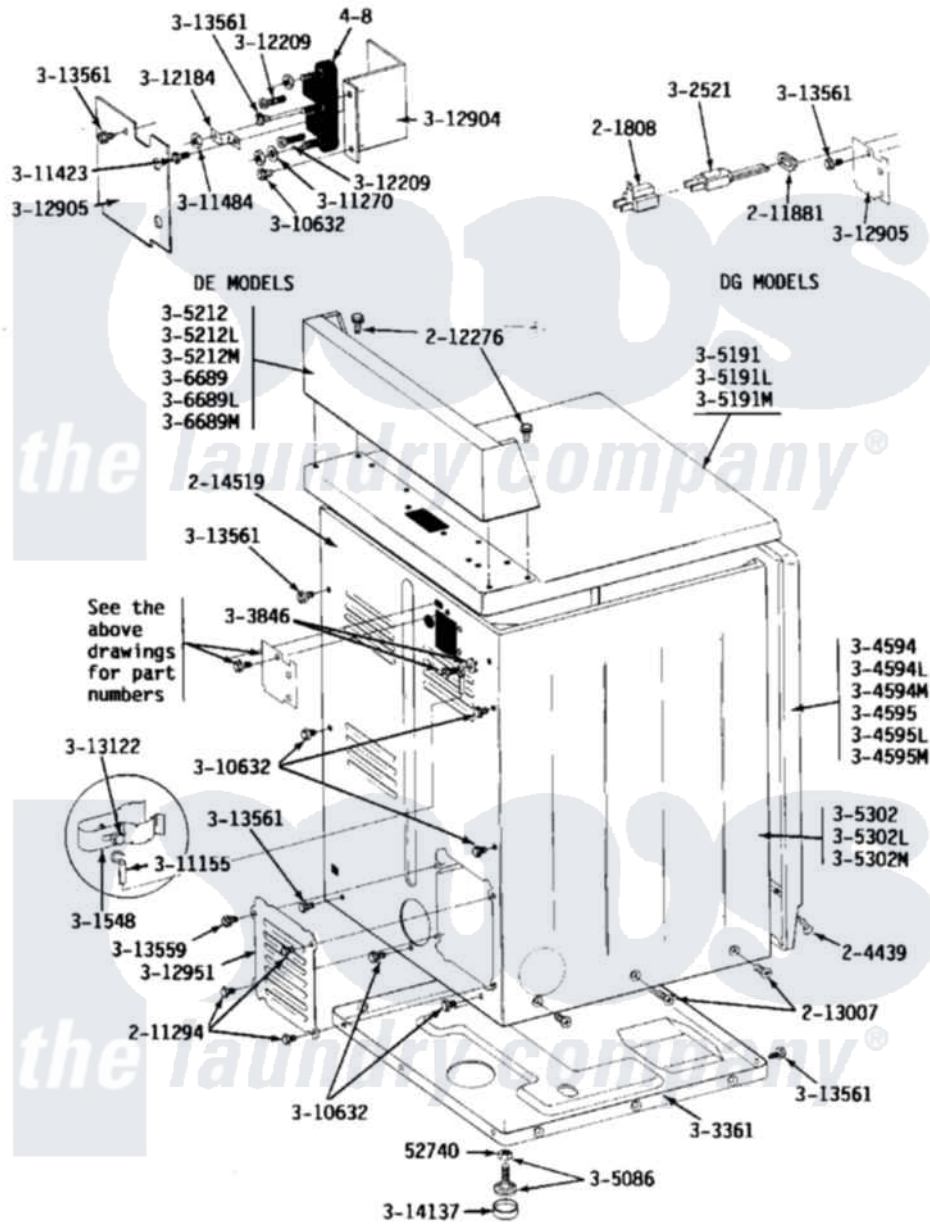

Maytag LDG24CA 03 - REAR VIEW

Maytag Residential Maytag LDG24CA Dryer Parts Parts Diagram 03 - REAR VIEW
 Click on the part number to view part

Item	Original Part Number	Replaced By	Status	Part Description
001	Y052740	62739		Nut, Lock
002	Y201808			Converter
003	204439			Screw And Fstner Assembly
004	211294	90767		Screw, 8A X 3/8 HeX Washer Head Tapping
005	211881			Grommet, Cord Part Not Used-Gas Models Only
006	212276	W10116760		Screw
007	213007			Xfor Cabinet See Cabinet, Back
008	214519			LABEL, ELECTRICAL INSTR. PART NOT USED-GAS MODELS ONLY
009	301548			Clamp, Ground Wire
010	302521		Not Available	CORD, POWER PART NOT USED-GAS MODELS ONLY
011	Y303361		Not Available	BASE ASSY. (UPPER & LOWER)
012	NLA		Not Available	SCREW & WASHER ASSY.

013	NLA	Not Available	FRONT PANEL-WHITE
014	NLA	Not Available	FRONT PANEL-ALMOND
015	NLA	Not Available	FRONT PANEL-HARVEST WHEAT
019	Y305086		Adjustable Leg And Nut
021	Y305191	Not Available	TOP COVER-WHITE
022	NLA	Not Available	TOP COVER-ALMOND
023	NLA	Not Available	TOP COVER-HARVEST WHEAT
024	NLA	Not Available	CONSOLE-WHITE
025	NLA	Not Available	CONSOLE-ALMOND
026	NLA	Not Available	CONSOLE-HARVEST WHEAT
027	NLA	Not Available	CABINET-WHITE
028	NLA	Not Available	CABINET-ALMOND
029	NLA	Not Available	CABINET-HARVEST WHEAT
030	NLA	Not Available	CONTROL COVER (WHT)
031	NLA	Not Available	CONTROL COVER ASSY--- NA
032	NLA	Not Available	CONTROL COVER ASSY
034	311155		Ground Wire And Clamp
041	Y312905	Not Available	COVER, TERMINAL
042	Y312951	Not Available	ACCESS COVER, BACK
043	313122		Screw - Baffle To Tumbler
044	Y313559		Screw