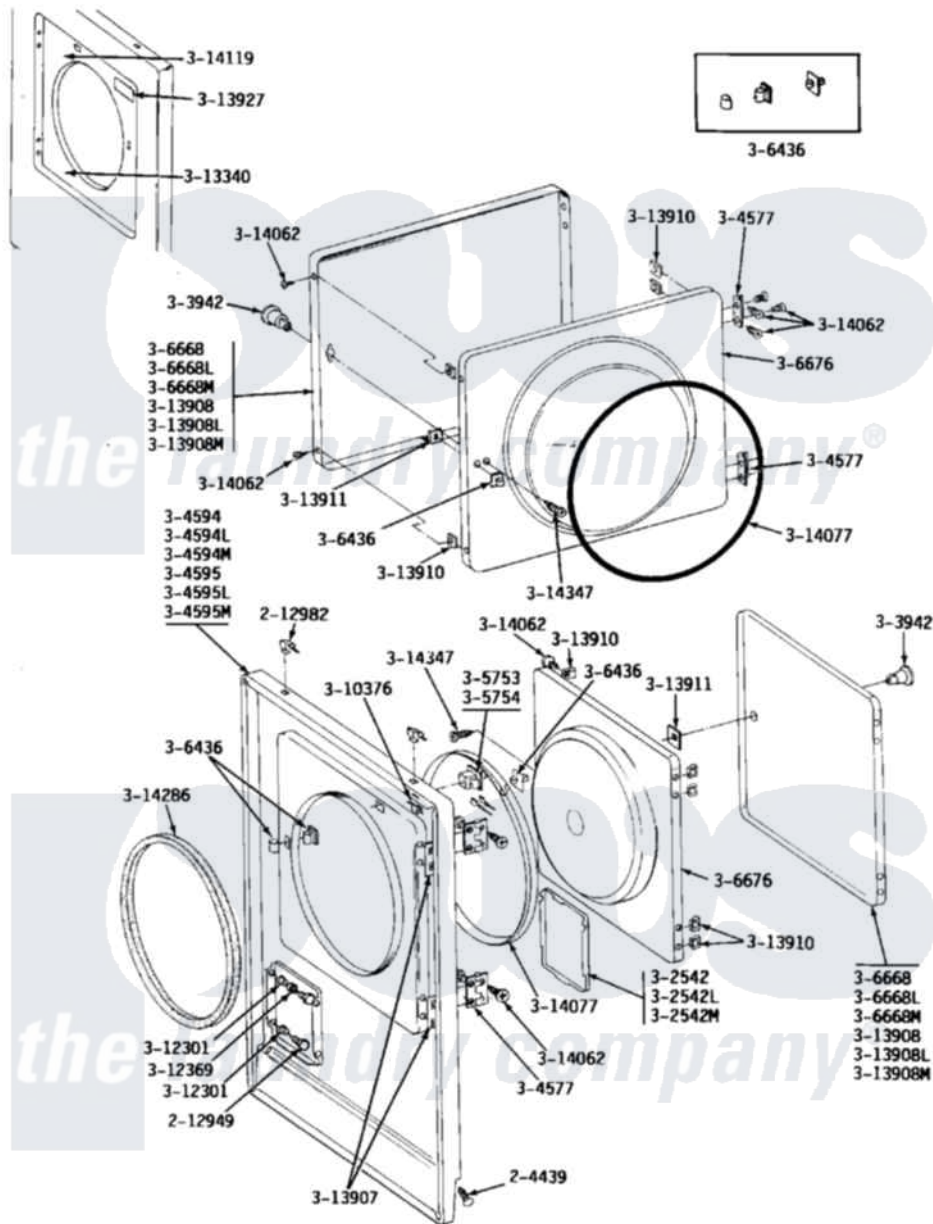

Maytag LDG24CA 04 - FRONT PANEL\DOOR ASSY.

Maytag [Residential Maytag LDG24CA Dryer Parts](#) Parts Diagram 04 - FRONT PANEL\DOOR ASSY.
 Click on the part number to view part

Item	Original Part Number	Replaced By	Status	Part Description
001	204439			Screw And Fstner Assembly
002	212949	22001866		Screw, Relay
003	212982	22001650		Fastener, Spring
004	NLA		Not Available	ACCESS DOOR (WHITE)
005	NLA		Not Available	ACCESS DOOR-ALMOND
006	NLA		Not Available	ACCESS DOOR-HARVEST WHEAT
007	NLA		Not Available	KNOB AND SCREW
008	NLA		Not Available	FRONT PANEL-WHITE
009	NLA		Not Available	FRONT PANEL-ALMOND
010	NLA		Not Available	FRONT PANEL-HARVEST WHEAT
011	Y304577	33001230		Hinge, Door
012	Y305753	W10169313		Switch-Dor
013	Y305754	W10169313		Switch-Dor
014	306436			Door Latch Kit--W
015	Y306668			DOOR (WHT)

016	NLA	Not Available	DOOR-ALMOND
017	NLA	Not Available	DOOR-HARVEST WHEAT
018	NLA	Not Available	INNER DOOR WITH KNOB
019	Y310376		Clip, Door Switch Harness
020	NLA	Not Available	BUSHING FOR ACCESS STUD
021	312369		Sleeve, Access Panel Stud Part Not Used
022	Y313340		LABEL, LINT SCREEN INSTRUCTION
023	Y313907		Fastener, Twin
024	Y313908		DOOR PANEL-WHITE
025	NLA	Not Available	DOOR PANEL-ALMOND
026	NLA	Not Available	DOOR PANEL-HARVEST WHEAT
027	Y313910		Clip, Door Liner To Outer Panel
028	Y313911		Door Strike Retainer
029	Y313927		INSTRUCTION LABEL
030	Y314062		Screw, Door Hinge And Panel
031	314077		Door Seal
032	NLA	Not Available	GAS IGNITION LABEL
033	314286		Seal For Front Panel
034	NLA	Not Available	SCREW FOR DOOR KNOB----NA