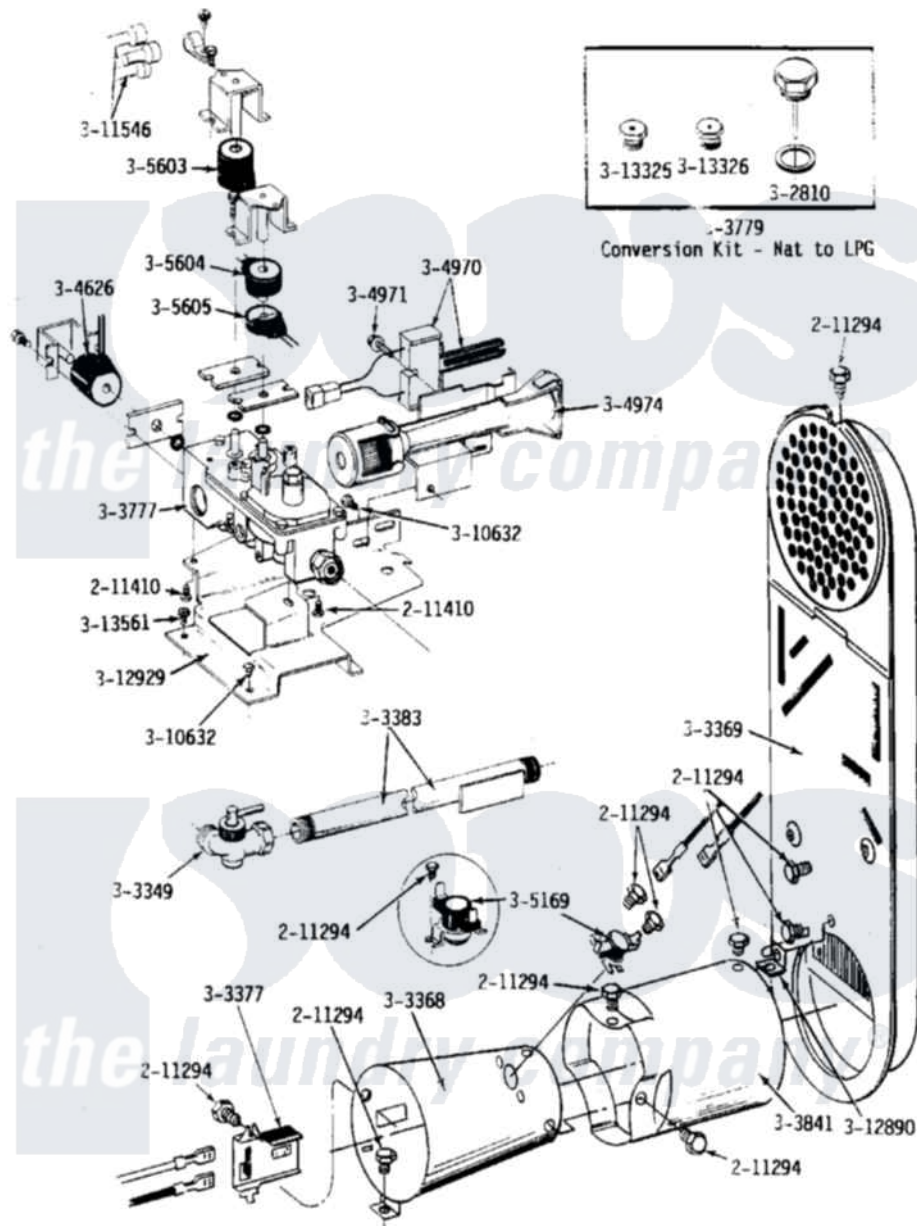

# Maytag LDG24CA 06 - INLET DUCT, GAS VALVE, CONE & EXTENSION

Maytag [Residential Maytag LDG24CA Dryer Parts](#) Parts Diagram 06 - INLET DUCT, GAS VALVE, CONE & EXTENSION

[Click on the part number to view part](#)

Item	Original Part Number	Replaced By	Status	Part Description
001	211294	<a href="#">90767</a>		Screw, 8A X 3/8 HeX Washer Head Tapping
002	NLA		Not Available	SCREW, HEX HD No.8 X 3/8 INCH
003	NLA		Not Available	SCREW ASSM - BLUE BLOCK OPE
004	<a href="#">Y303349</a>			Angle Shut-Off, Gas Valve
005	<a href="#">Y303368</a>			Cone, Combustion
006	<a href="#">Y303369</a>			Inlet Duct Assembly
007	Y303377	<a href="#">338906</a>		Radiant, Sensor
008	Y303383	<a href="#">33001735</a>		Pipe And Bracket Assembly Series 18 Not Needed Use Vavle
009	Y303777	<a href="#">W10116794</a>		Gas Valve
010	<a href="#">Y303779</a>			Conversion Kit
011	<a href="#">Y303841</a>			Cone, Extension
012	<a href="#">Y304626</a>			Side Coil
013	304970	<a href="#">4391996</a>		Ignitor

014	<a href="#">304971</a>		Screw Note: Screw, Igniter
015	304974	<a href="#">33002793</a>	Burner Assembly
016	<a href="#">305169</a>		Thermostat, Hi-Limit Gas
017	<a href="#">305603</a>		Secondary Coil
018	<a href="#">305604</a>		Holding Coil
019	<a href="#">305605</a>		Booster Coil
020	NLA	Not Available	ORIFICE KIT, NAT (HIGH ALT.)
021	NLA	Not Available	ORIFICE KIT, LP (HIGH ALT.)
022	Y310632	<a href="#">1163839</a>	Screw
023	311546	<a href="#">911445</a>	Wire Connector
024	<a href="#">Y312890</a>		Retainer, Heater Chamber
025	<a href="#">312929</a>		Gas Valve Bracket
026	NLA	Not Available	MAIN BURNER ORIFICE - LPG
027	NLA	Not Available	INTERNAL ORIFICE - LPG
028	<a href="#">Y313561</a>		Screw----NA