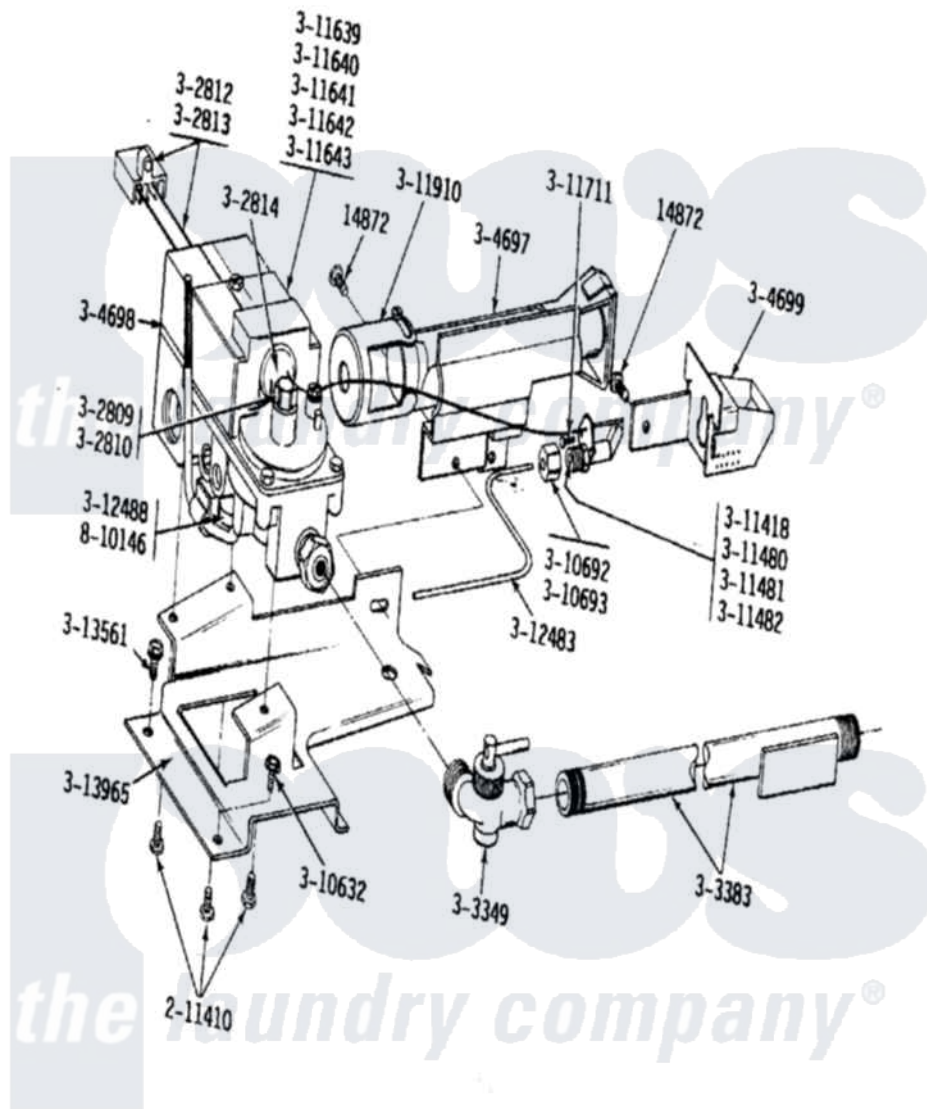

Maytag LDG24CA 08 - 50HZ GAS VALVE

Maytag Residential Maytag LDG24CA Dryer Parts Parts Diagram 08 - 50HZ GAS VALVE
 Click on the part number to view part

Item	Original Part Number	Replaced By	Status	Part Description
001	Y014872			Screw, Coin Meter Stop -
002	NLA		Not Available	SCREW, HEX HD No.8 X 3/8 INCH
003	NLA		Not Available	CONVERSION KIT (NAT.TO LPG)
004	301539			Conversion Kit
005	NLA		Not Available	SCREW ASSEMBLY, LEAK LIMIT
006	NLA		Not Available	SCREW ASSM - BLUE BLOCK OPE
007	Y302812			Main Burner Solenoid
008	Y302813		Not Available	MAIN BURN. SOLENOID (240-50)
009	NLA		Not Available	PILOT WITH PRESSURE SWITCH
010	Y303349			Angle Shut-Off, Gas Valve
011	Y303383	33001735		Pipe And Bracket Assembly Series 18 Not Needed Use Vavle

012	Y304697		BURNER ASSEMBLY
013	Y304698	Not Available	GAS VALVE (240-50)
014	NLA	Not Available	PILOT SHIELD ASSEMBLY
015	Y310632	1163839	Screw
016	310692	Not Available	COMPRESSION NUT
017	Y310693	Not Available	COMPRESSION SLEEVE
018	Y311418		Pilot Orifice
019	Y311480		Pilot Orifice
020	NLA	Not Available	PILOT ORIFICE (MFG.)
021	Y311482		Pilot Orifice
022	Y311639	63-3570	Burner Orifice
023	NLA	Not Available	ORIFICE FOR MAIN BURNER
024	NLA	Not Available	ORIFICE FOR MAIN BURNER
025	NLA	Not Available	ORIFICE, MAIN BURNER (MFG)
026	NLA	Not Available	ORIFICE FOR MAIN BURNER
027	Y311711		Screw, Fuse Block
028	NLA	Not Available	AIR SHUTTER
029	Y312483		PILOT TUBE
030	NLA	Not Available	GASKET FOR PILOT
031	Y313561		Screw---NA
032	NLA	Not Available	GAS CONTROL BRACKET
033	NLA	Not Available	GAS BURNER INSTRUCT LABEL
034	NLA	Not Available	SCREW