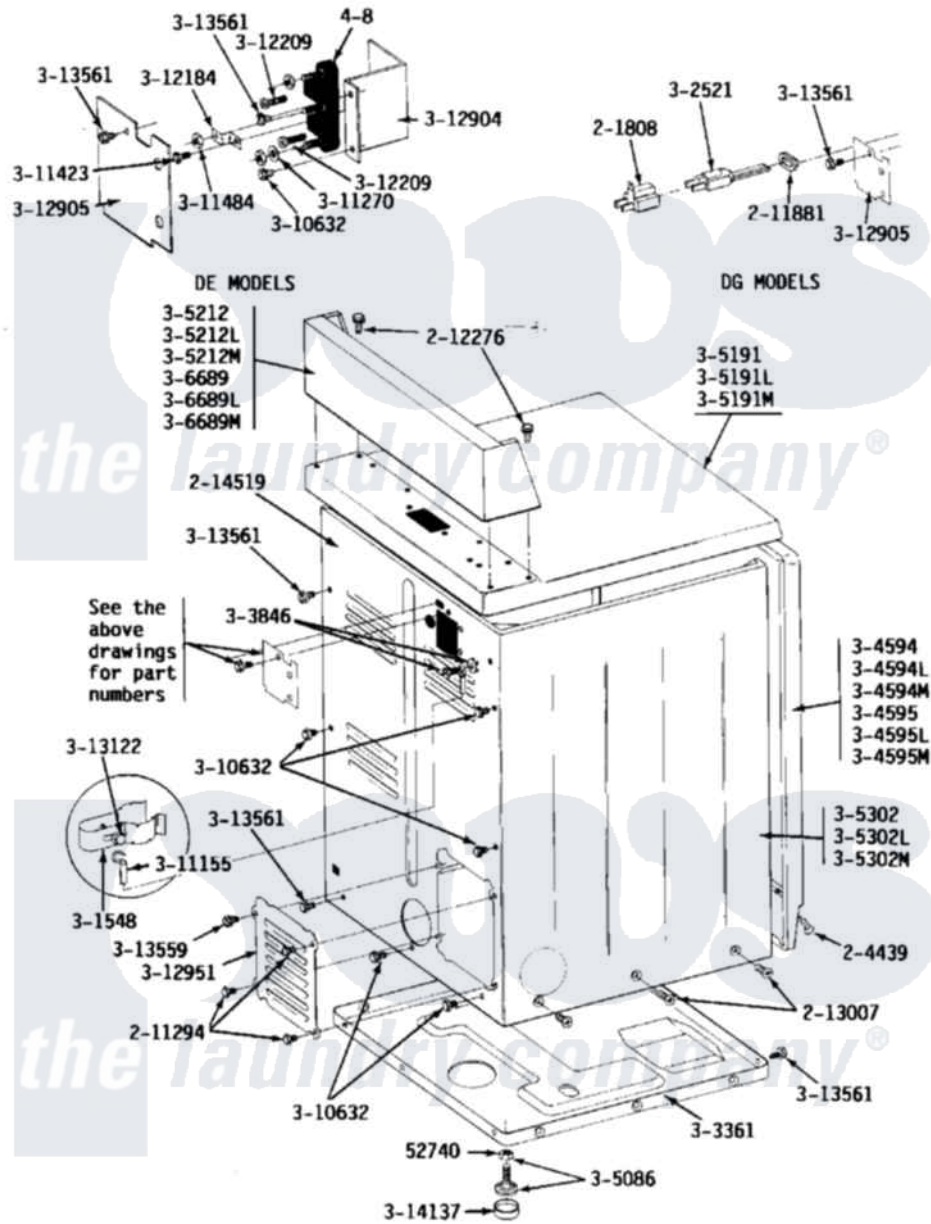

Maytag LDG24CM 03 - REAR VIEW

Maytag [Residential Maytag LDG24CM Dryer Parts](#) Parts Diagram 03 - REAR VIEW
 Click on the part number to view part

Item	Original Part Number	Replaced By	Status	Part Description
001	Y052740	62739		Nut, Lock
002	Y201808			Converter
003	204439			Screw And Fstner Assembly
004	211294	90767		Screw, 8A X 3/8 HeX Washer Head Tapping
005	211881			Grommet, Cord Part Not Used-Gas Models Only
006	212276	W10116760		Screw
007	213007			Xfor Cabinet See Cabinet, Back
008	214519			LABEL, ELECTRICAL INSTR. PART NOT USED-GAS MODELS ONLY
009	301548			Clamp, Ground Wire
010	302521		Not Available	CORD, POWER PART NOT USED-GAS MODELS ONLY
011	Y303361		Not Available	BASE ASSY. (UPPER & LOWER)
012	NLA		Not Available	SCREW & WASHER ASSY.

013	NLA	Not Available	FRONT PANEL-WHITE
014	NLA	Not Available	FRONT PANEL-ALMOND
015	NLA	Not Available	FRONT PANEL-HARVEST WHEAT
016	Y305086		Adjustable Leg And Nut
018	Y305191	Not Available	TOP COVER-WHITE
019	NLA	Not Available	TOP COVER-ALMOND
020	NLA	Not Available	TOP COVER-HARVEST WHEAT
024	NLA	Not Available	CABINET-WHITE
025	NLA	Not Available	CABINET-ALMOND
026	NLA	Not Available	CABINET-HARVEST WHEAT
027	NLA	Not Available	CONTROL COVER (WHT)
028	NLA	Not Available	CONTROL COVER ASSY---NA
029	NLA	Not Available	CONTROL COVER ASSY
031	311155		Ground Wire And Clamp
038	Y312905	Not Available	COVER, TERMINAL
039	Y312951	Not Available	ACCESS COVER, BACK
040	313122		Screw - Baffle To Tumbler
041	Y313559		Screw
043	Y314137		Foot, Rubber