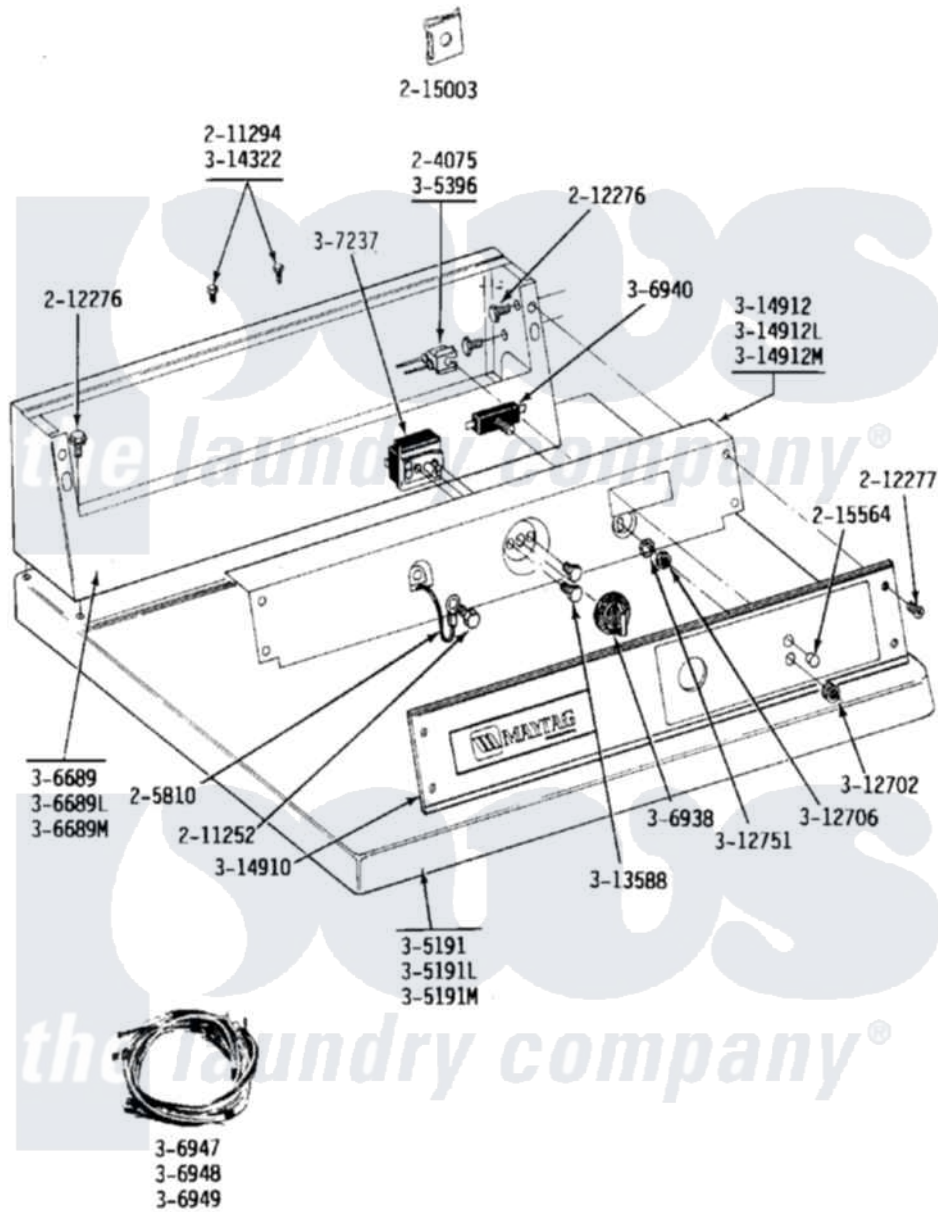

Maytag LDG24CS 01 - CS CONTROL PANEL

Maytag Residential Maytag LDG24CS Dryer Parts Parts Diagram 01 - CS CONTROL PANEL
 Click on the part number to view part

Item	Original Part Number	Replaced By	Status	Part Description
001	204075		Not Available	PILOT LAMP (DG MODELS ONLY)
002	205810			Wire, Ground
003	211252			Screw, Ground Wire
004	211294	90767		Screw, 8A X 3/8 HeX Washer Head Tapping
005	212276	W10116760		Screw
006	212277			Screw, No.8 X 1/2 Inch
007	215003			Fastener, Panel And Bracket
008	215564			Lens, Indicator Light
009	Y305191		Not Available	TOP COVER-WHITE
010	NLA		Not Available	TOP COVER-ALMOND
011	NLA		Not Available	TOP COVER-HARVEST WHEAT
013	NLA		Not Available	CONTROL COVER (WHT)
014	NLA		Not Available	CONTROL COVER ASSY---NA
015	NLA		Not Available	CONTROL COVER ASSY

016	306938		Knob, Selector Switch
017	307237	W10327105	Switch, Cycle Selection
018	306940	W10149462	Switch, Push-To-Start
019	NLA	Not Available	MAIN WIRE HARNESS - DG
022	Y312702		Knurled Nut, Start Switch
023	Y312706	422617	Nut
024	312751		Lockwasher, Start Switch
025	Y313588	488234	Screw 8-32 X 1/4
026	Y314322	211251	Screw, Transformer
027	NLA	Not Available	CONTROL PANEL COMMERCIAL DRYER
028	314912	Not Available	BRACKET, CONTROL PANEL (WHT)
029	NLA	Not Available	BACK UP PLATE-ALMOND
030	NLA	Not Available	BACK UP PLATE-HARVEST WHEAT