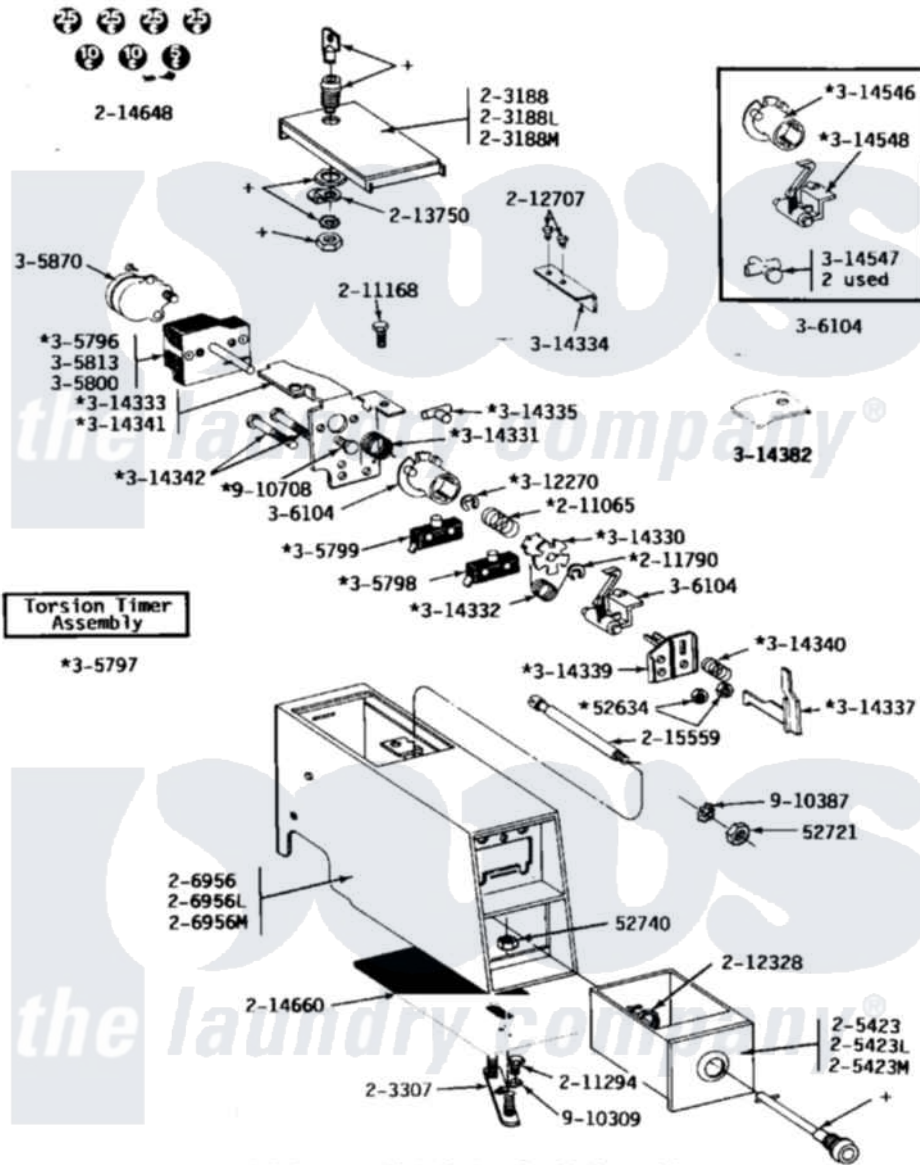

Maytag LDG24CS 02 - CS CONTROL PANEL/COIN BOX

Maytag [Residential Maytag LDG24CS Dryer Parts](#) Parts Diagram 02 - CS CONTROL PANEL/COIN BOX
 Click on the part number to view part

Item	Original Part Number	Replaced By	Status	Part Description
001	Y052634	701719		Nut, Hex
002	Y052721			Nut, Terminal Block Plate
003	Y052740	62739		Nut, Lock
004	203188		Not Available	TIMER ACCESS DOOR (WHT)
005	203188L		Not Available	ACCESS DOOR-ALMOND
006	203188M		Not Available	ACCESS DOOR-HARVEST WHEAT
007	NLA		Not Available	MTG. STRAP---NA
008	205423	208883		Coin Box K
009	205423L	208883		Coin Box K
010	205423M	208883		Coin Box K
011	206956	22001405		Case, Coin Slide
012	206956L	22001405		Case, Coin Slide
013	206956M	22001405		Case, Coin Slide
014	211065			Spring, Index Wheel
015	211168	W10139210		Screw, 8-18 X 5/16