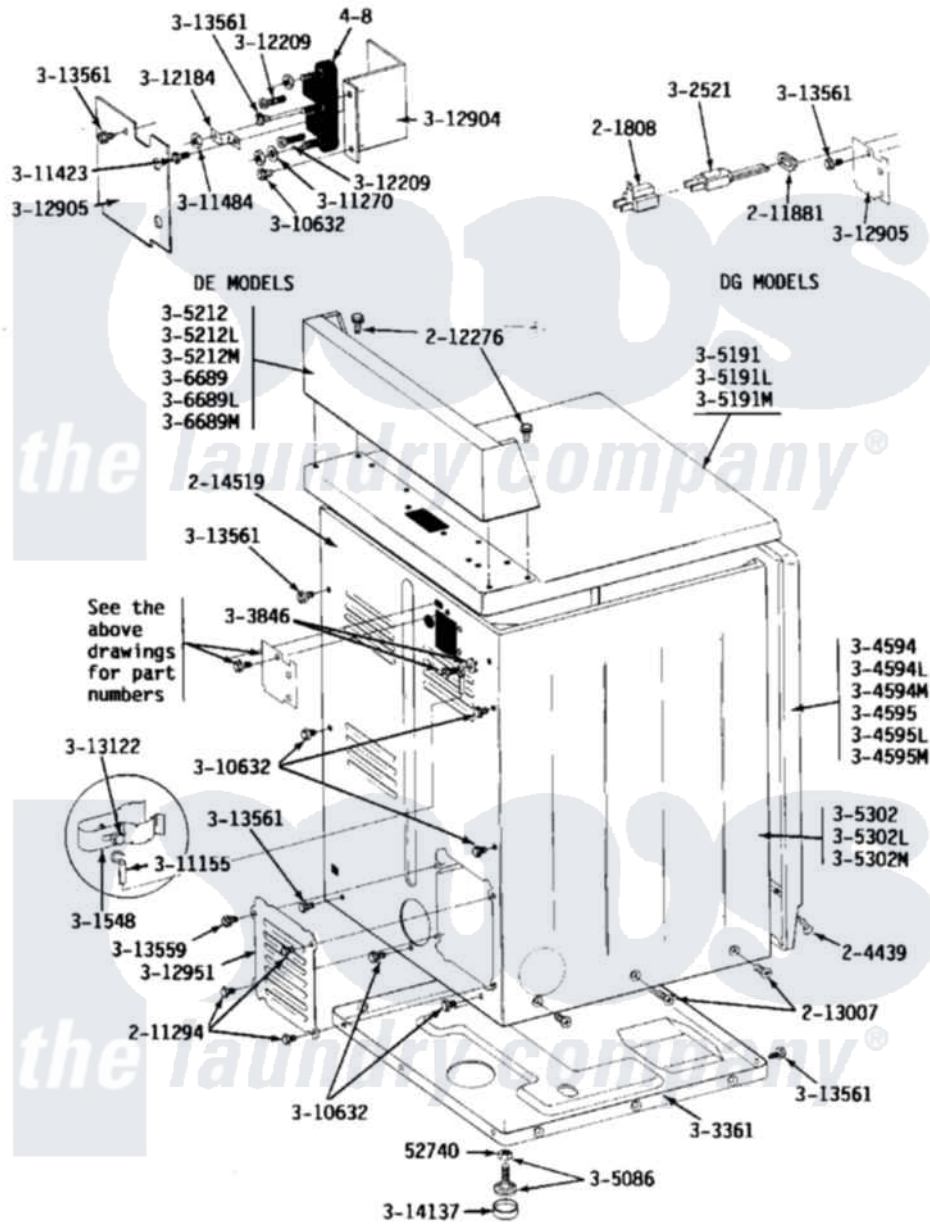

# Maytag LDG24CS 04 - REAR VIEW

Maytag Residential Maytag LDG24CS Dryer Parts Parts Diagram 04 - REAR VIEW  
 Click on the part number to view part

Item	Original Part Number	Replaced By	Status	Part Description
001	Y052740	<a href="#">62739</a>		Nut, Lock
002	<a href="#">Y201808</a>			Converter
003	<a href="#">204439</a>			Screw And Fstner Assembly
004	211294	<a href="#">90767</a>		Screw, 8A X 3/8 HeX Washer Head Tapping
005	<a href="#">211881</a>			Grommet, Cord Part Not Used-Gas Models Only
006	212276	<a href="#">W10116760</a>		Screw
007	<a href="#">213007</a>			Xfor Cabinet See Cabinet, Back
008	214519			LABEL, ELECTRICAL INSTR. PART NOT USED-GAS MODELS ONLY
009	<a href="#">301548</a>			Clamp, Ground Wire
010	302521		Not Available	CORD, POWER PART NOT USED-GAS MODELS ONLY
011	Y303361		Not Available	BASE ASSY. (UPPER & LOWER)
012	NLA		Not Available	SCREW & WASHER ASSY.

013	NLA	Not Available	FRONT PANEL-WHITE
014	NLA	Not Available	FRONT PANEL-ALMOND
015	NLA	Not Available	FRONT PANEL-HARVEST WHEAT
016	<a href="#">Y305086</a>		Adjustable Leg And Nut
018	Y305191	Not Available	TOP COVER-WHITE
019	NLA	Not Available	TOP COVER-ALMOND
020	NLA	Not Available	TOP COVER-HARVEST WHEAT
024	NLA	Not Available	CABINET-WHITE
025	NLA	Not Available	CABINET-ALMOND
026	NLA	Not Available	CABINET-HARVEST WHEAT
027	NLA	Not Available	CONTROL COVER (WHT)
028	NLA	Not Available	CONTROL COVER ASSY---NA
029	NLA	Not Available	CONTROL COVER ASSY
031	<a href="#">311155</a>		Ground Wire And Clamp
038	Y312905	Not Available	COVER, TERMINAL
039	Y312951	Not Available	ACCESS COVER, BACK
040	<a href="#">313122</a>		Screw - Baffle To Tumbler
041	<a href="#">Y313559</a>		Screw
043	<a href="#">Y314137</a>		Foot, Rubber