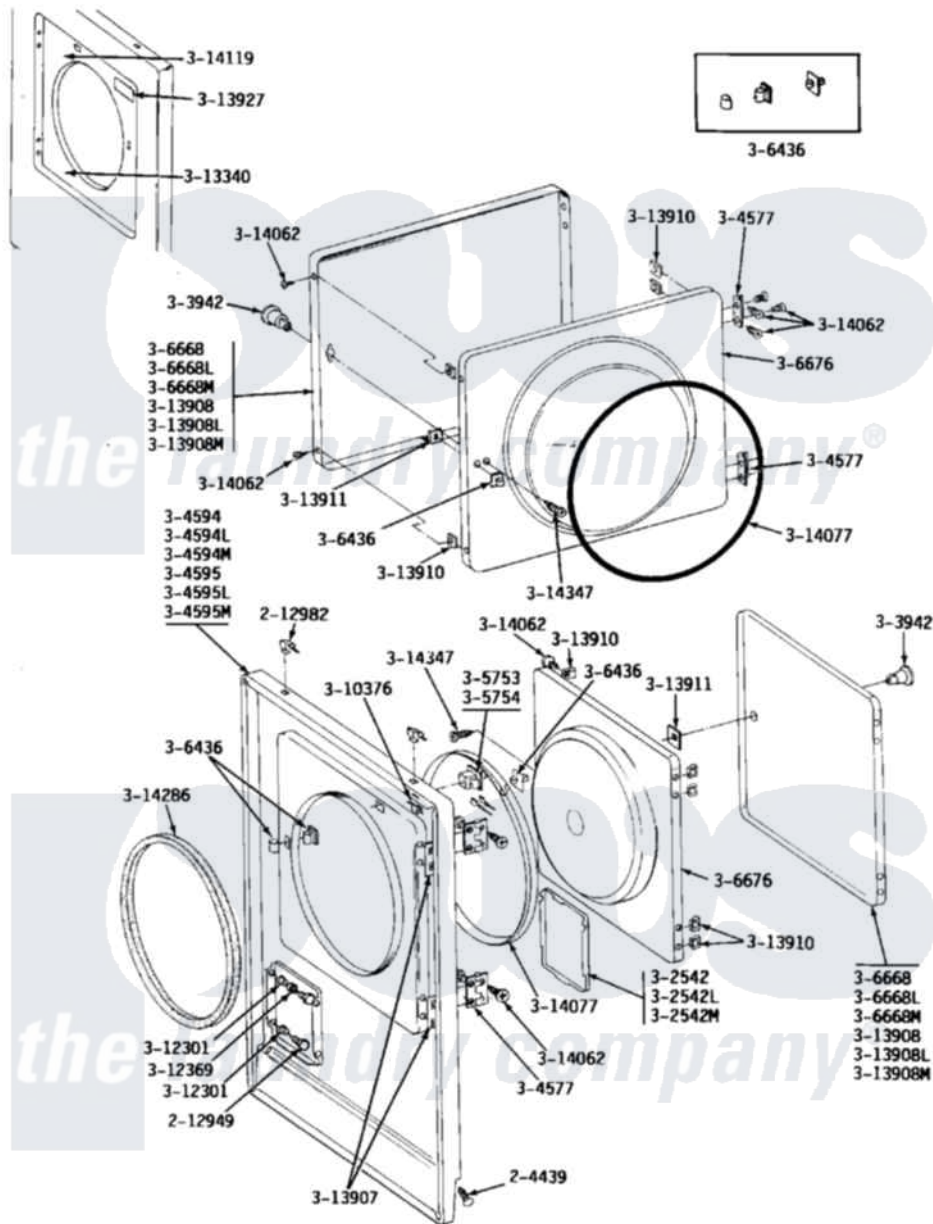

Maytag LDG24CS 05 - FRONT PANEL & DOOR ASSEMBLY

Maytag Residential Maytag LDG24CS Dryer Parts Parts Diagram 05 - FRONT PANEL & DOOR ASSEMBLY
 Click on the part number to view part

Item	Original Part Number	Replaced By	Status	Part Description
001	204439			Screw And Fstner Assembly
002	212949	22001866		Screw, Relay
003	212982	22001650		Fastener, Spring
004	NLA		Not Available	ACCESS DOOR (WHITE)
005	NLA		Not Available	ACCESS DOOR-ALMOND
006	NLA		Not Available	ACCESS DOOR-HARVEST WHEAT
007	NLA		Not Available	KNOB AND SCREW
008	NLA		Not Available	FRONT PANEL-WHITE
009	NLA		Not Available	FRONT PANEL-ALMOND
010	NLA		Not Available	FRONT PANEL-HARVEST WHEAT
011	NLA		Not Available	FRONT PANEL-HARVEST WHEAT
"	Y304577	33001230		Hinge, Door
012	Y305753	W10169313		Switch-Dor
013	306436			Door Latch Kit--W

014	Y306668		DOOR (WHT)
015	NLA	Not Available	DOOR-ALMOND
016	NLA	Not Available	DOOR-HARVEST WHEAT
017	NLA	Not Available	INNER DOOR WITH KNOB
018	Y310376		Clip, Door Switch Harness
019	NLA	Not Available	BUSHING FOR ACCESS STUD
020	312369		Sleeve, Access Panel Stud Part Not Used
021	Y313340		LABEL, LINT SCREEN INSTRUCTION
022	Y313907		Fastener, Twin
023	Y313908		DOOR PANEL-WHITE
024	NLA	Not Available	DOOR PANEL-ALMOND
025	NLA	Not Available	DOOR PANEL-HARVEST WHEAT
026	Y313910		Clip, Door Liner To Outer Panel
027	Y313911		Door Strike Retainer
028	Y313927		INSTRUCTION LABEL
029	Y314062		Screw, Door Hinge And Panel
030	314077		Door Seal
031	NLA	Not Available	GAS IGNITION LABEL
032	314286		Seal For Front Panel
033	NLA	Not Available	SCREW FOR DOOR KNOB----NA