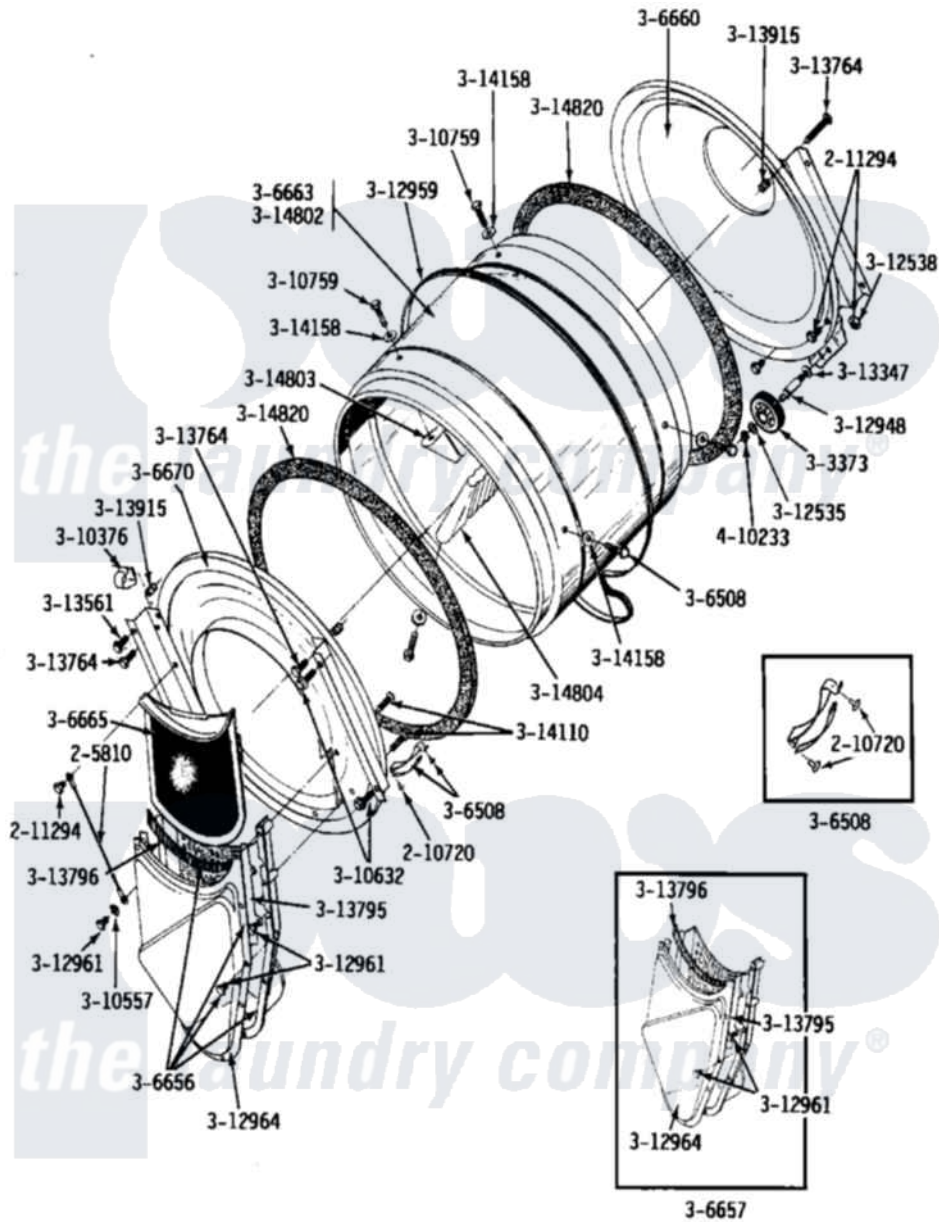

# Maytag LDG24CS 06 - LINT SCREEN, TUMBLER (FRONT & BACK)

Maytag [Residential Maytag LDG24CS Dryer Parts](#) Parts Diagram 06 - LINT SCREEN, TUMBLER (FRONT & BACK)  
 Click on the part number to view part