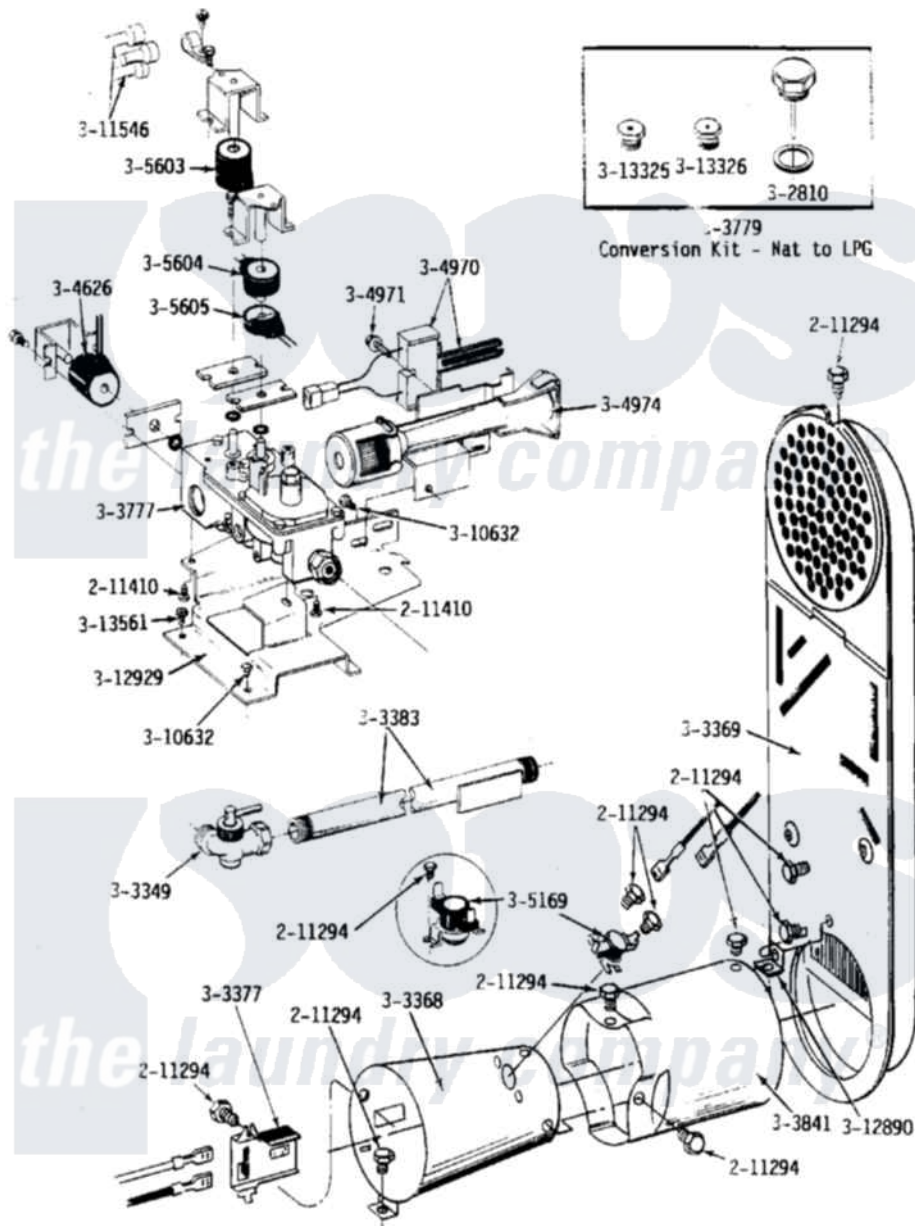

Maytag LDG24CS 07 - INLET DUCT, GAS VALVE & COMBUSTION CONE

Maytag [Residential Maytag LDG24CS Dryer Parts](#) Parts Diagram 07 - INLET DUCT, GAS VALVE & COMBUSTION CONE

[Click on the part number to view part](#)

Item	Original Part Number	Replaced By	Status	Part Description
001	211294	90767		Screw, 8A X 3/8 HeX Washer Head Tapping
002	NLA		Not Available	SCREW, HEX HD No.8 X 3/8 INCH
003	NLA		Not Available	SCREW ASSM - BLUE BLOCK OPE
004	Y303349			Angle Shut-Off, Gas Valve
005	Y303368			Cone, Combustion
006	Y303369			Inlet Duct Assembly
007	Y303377	338906		Radiant, Sensor
008	Y303383	33001735		Pipe And Bracket Assembly Series 18 Not Needed Use Vavle
009	Y303777	W10116794		Gas Valve
010	Y303779			Conversion Kit
011	Y303841			Cone, Extension
012	Y304626			Side Coil
013	304970	4391996		Ignitor

014	304971		Screw Note: Screw, Igniter
015	304974	33002793	Burner Assembly
016	305169		Thermostat, Hi-Limit Gas
017	305603		Secondary Coil
018	305604		Holding Coil
019	305605		Booster Coil
020	NLA	Not Available	ORIFICE KIT, NAT (HIGH ALT.)
021	NLA	Not Available	ORIFICE KIT, LP (HIGH ALT.)
022	Y310632	1163839	Screw
023	311546	911445	Wire Connector
024	Y312890		Retainer, Heater Chamber
025	312929		Gas Valve Bracket
026	NLA	Not Available	MAIN BURNER ORIFICE - LPG
027	NLA	Not Available	INTERNAL ORIFICE - LPG
028	Y313561		Screw----NA