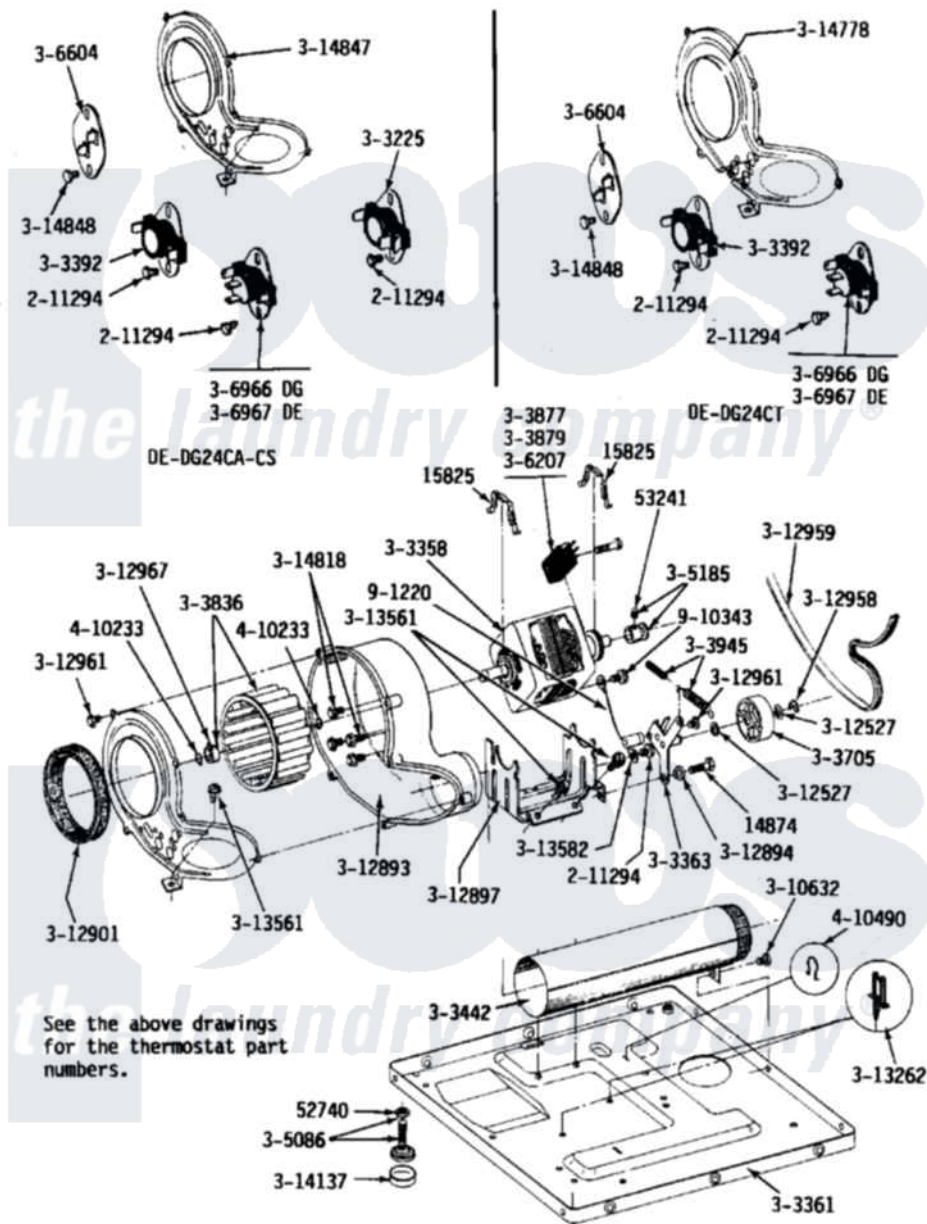

Maytag LDG24CS 08 - MOTOR, BLOWER, BASE FRAME & THERMOSTATS

Maytag Residential Maytag LDG24CS Dryer Parts Parts Diagram 08 - MOTOR, BLOWER, BASE FRAME & THERMOSTATS

[Click on the part number to view part](#)

Item	Original Part Number	Replaced By	Status	Part Description
001	Y014874			Screw, Idler Arm And Sleeve
002	Y015825			Clip, Motor To Motor Support
003	Y052740	62739		Nut, Lock
004	Y053241			Set Screw, Motor Pulley
005	211294	90767		Screw, 8A X 3/8 HeX Washer Head Tapping
006	Y303225			Thermostat, Permanent Press
007	Y303358	W10410999		Motor-Drve
008	Y303361		Not Available	BASE ASSY. (UPPER & LOWER)
009	Y303363	6-3033630		Idler Arm
010	303392			Thermostat, Cycling
011	Y303442			EXHAUST DUCT ASSEMBLY
012	Y303705	6-3037050		Pulley- ID
013	Y303836			Blower Wheel Assembly And Clamp

014	Y303877		Not Available	SWITCH, MOTOR EXTERNAL START No.303358-2, No.303358-4, 303358-7
015	Y303879			Switch, Motor External Start
016	Y303945			IDLER SPRING ASSY. W/PLUG
017	Y305086			Adjustable Leg And Nut
018	Y305185	6-3051850		Pulley- MO
019	NLA		Not Available	SWITCH, MOTOR START- PROD.
020	NLA		Not Available	WIRE
021	306604			Cut-Off, Thermal Part Not Used
022	306966			Thermostat, Multi-Temp Part Not Used Mdg26ct-MN Only
023	306967			Thermostat, Multi-Temp Part Not Used Mde26ct-MN Only
024	Y310632	1163839		Screw
025	Y312527			Washer, Idler Shaft
026	Y312893			Housing, Blower
027	Y312894	315772		Sleeve, Idler Arm
028	NLA		Not Available	SUPPORT, MOTOR
029	Y312901			Seal, Housing Cover
030	312958	354987		Ring, Retaining
031	Y312959			Poly "V" Belt For Tumbler
032	Y312961	W10116751		Screw
033	312967			Clamp, Blower Housing
034	Y313262	W10116752		Retainer-
035	Y313561			Screw----NA
036	Y313582	W10116756		Spacer
037	Y314137			Foot, Rubber
038	314818	1163839		Screw
039	314847			COVER, BLOWER HOUSING
041	410233	9703438		Ring-Retrn
042	901220			Ground Wire
043	910343	488234		Screw 8-32 X 1/4