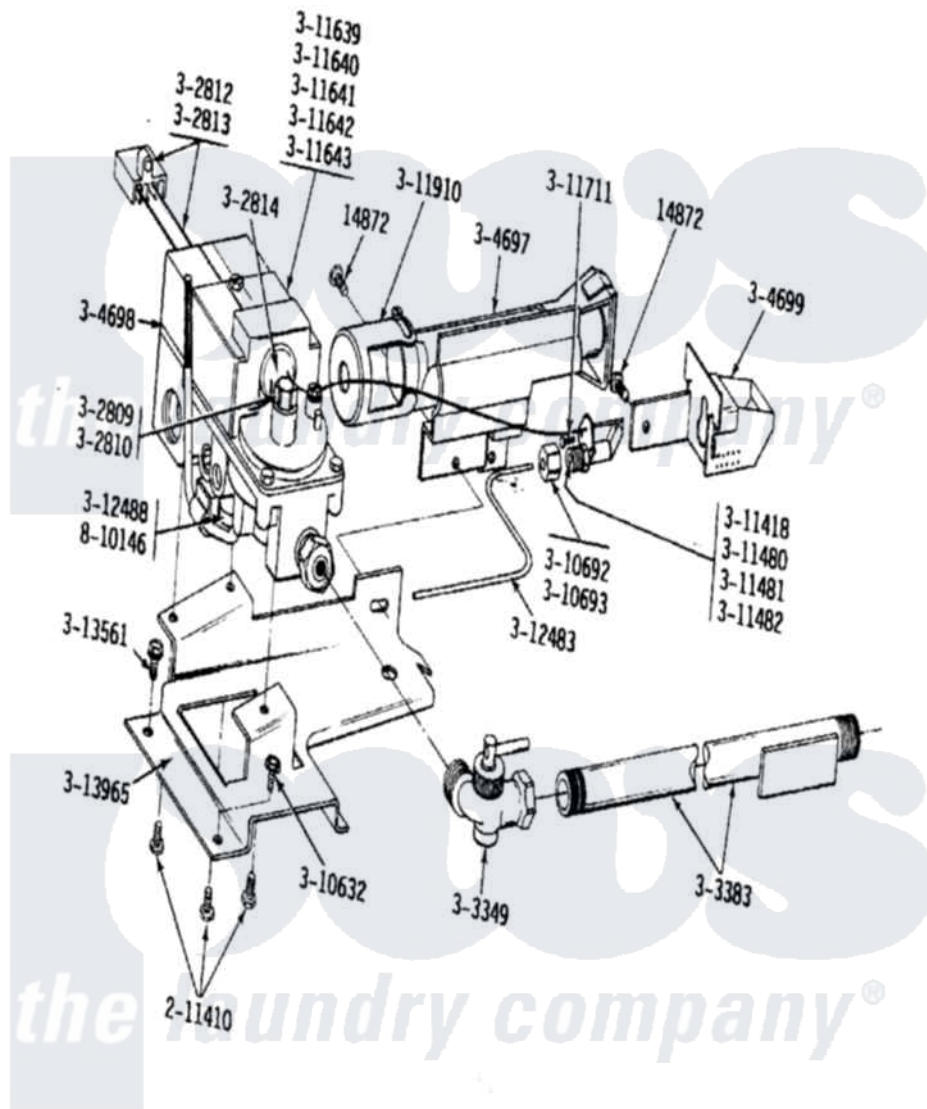

Maytag LDG24CS 09 - 50HZ GAS VALVE

Maytag Residential Maytag LDG24CS Dryer Parts Parts Diagram 09 - 50HZ GAS VALVE
 Click on the part number to view part

Item	Original Part Number	Replaced By	Status	Part Description
001	Y014872			Screw, Coin Meter Stop -
002	NLA		Not Available	SCREW, HEX HD No.8 X 3/8 INCH
003	NLA		Not Available	CONVERSION KIT (NAT.TO LPG)
004	301539			Conversion Kit
005	NLA		Not Available	SCREW ASSEMBLY, LEAK LIMIT
006	NLA		Not Available	SCREW ASSM - BLUE BLOCK OPE
007	Y302812			Main Burner Solenoid
008	Y302813		Not Available	MAIN BURN. SOLENOID (240-50)
009	NLA		Not Available	PILOT WITH PRESSURE SWITCH
010	Y303349			Angle Shut-Off, Gas Valve
011	Y303383	33001735		Pipe And Bracket Assembly Series 18 Not Needed Use Vavle

012	Y304697		BURNER ASSEMBLY
013	Y304698	Not Available	GAS VALVE (240-50)
014	NLA	Not Available	PILOT SHIELD ASSEMBLY
015	Y310632	1163839	Screw
016	310692	Not Available	COMPRESSION NUT
017	Y310693	Not Available	COMPRESSION SLEEVE
018	Y311418		Pilot Orifice
019	Y311480		Pilot Orifice
020	NLA	Not Available	PILOT ORIFICE (MFG.)
021	Y311482		Pilot Orifice
022	Y311639	63-3570	Burner Orifice
023	NLA	Not Available	ORIFICE FOR MAIN BURNER
024	NLA	Not Available	ORIFICE FOR MAIN BURNER
025	NLA	Not Available	ORIFICE, MAIN BURNER (MFG)
026	NLA	Not Available	ORIFICE FOR MAIN BURNER
027	Y311711		Screw, Fuse Block
028	NLA	Not Available	AIR SHUTTER
029	Y312483		PILOT TUBE
030	NLA	Not Available	GASKET FOR PILOT
031	Y313561		Screw---NA
032	NLA	Not Available	GAS CONTROL BRACKET
033	NLA	Not Available	GAS BURNER INSTRUCT LABEL
034	NLA	Not Available	SCREW