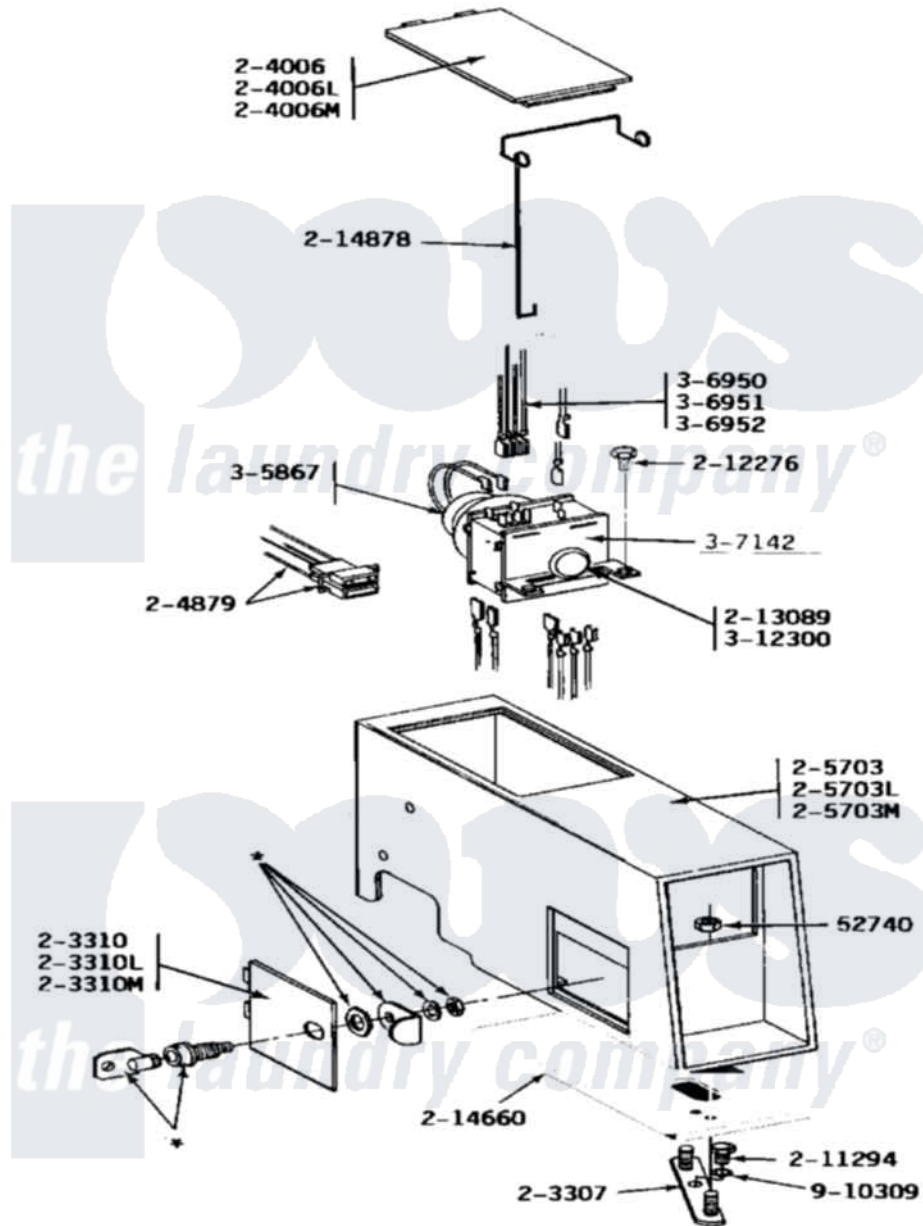

Maytag LDG24CT 02 - CT CONTROL PANEL/TIMER

Maytag Residential Maytag LDG24CT Dryer Parts Parts Diagram 02 - CT CONTROL PANEL/TIMER
 Click on the part number to view part

Item	Original Part Number	Replaced By	Status	Part Description
001	Y052740	62739		Nut, Lock
002	NLA		Not Available	MTG. STRAP---NA
003	NLA		Not Available	ACCESS DOOR (WHITE)
004	NLA		Not Available	ACCESS DOOR-ALMOND
005	NLA		Not Available	ACCESS DOOR-HARVEST WHEAT
006	NLA		Not Available	ACCESS DOOR (WHITE)
007	NLA		Not Available	ACCESS DOOR-ALMOND
008	NLA		Not Available	ACCESS DOOR-HARVEST WHEAT
009	NLA		Not Available	HARNES FOR TICKET CONTROL
010	NLA		Not Available	OUTER CASE-WHITE
011	NLA		Not Available	OUTER CASE-ALMOND
012	NLA		Not Available	OUTER CASE-HARVEST WHEAT
013	211294	90767		Screw, 8A X 3/8 HeX Washer Head Tapping

014	212276	W10116760	Screw
015	213089		Knob For Timer
016	214660		Gasket, Control Center
017	214878		Latch For Access Door
018	NLA	Not Available	TIMER MOTOR
019	NLA	Not Available	MAIN WIRE HARNESS - DG
022	307142		Timer With Knob And Pin
023	Y312300		Groov-Pin
024	910309		Washer, Mounting Strap