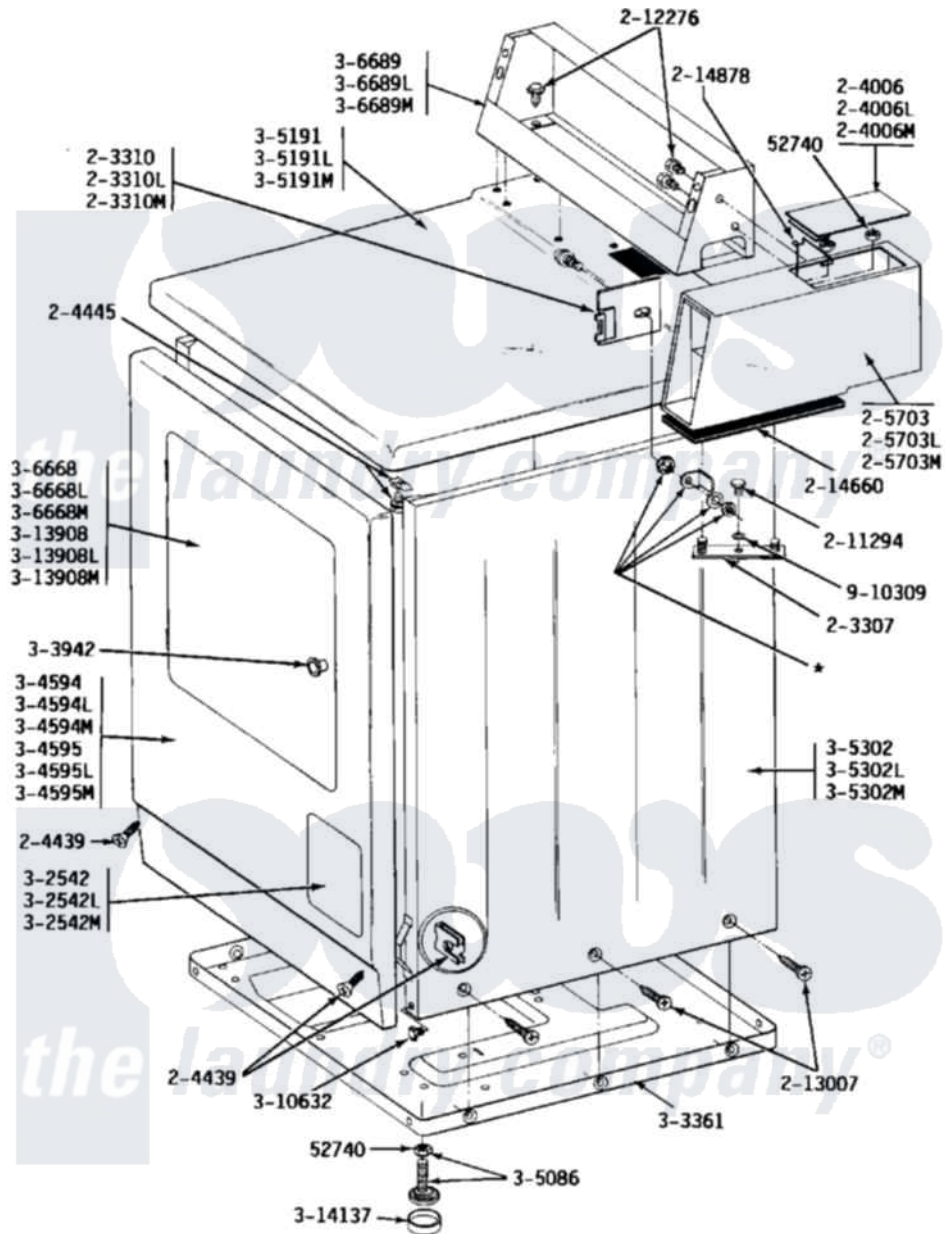

Maytag LDG24CT 04 - FRONT VIEW

Maytag Residential Maytag LDG24CT Dryer Parts Parts Diagram 04 - FRONT VIEW
 Click on the part number to view part

Item	Original Part Number	Replaced By	Status	Part Description
001	Y052740	62739		Nut, Lock
002	NLA		Not Available	MTG. STRAP---NA
003	NLA		Not Available	ACCESS DOOR (WHITE)
004	NLA		Not Available	ACCESS DOOR-ALMOND
005	NLA		Not Available	ACCESS DOOR-HARVEST WHEAT
006	NLA		Not Available	ACCESS DOOR (WHITE)
007	NLA		Not Available	ACCESS DOOR-ALMOND
008	NLA		Not Available	ACCESS DOOR-HARVEST WHEAT
009	204439			Screw And Fstner Assembly
010	204445			Screw And Fastener Assembly
011	NLA		Not Available	OUTER CASE-WHITE
012	NLA		Not Available	OUTER CASE-ALMOND
013	NLA		Not Available	OUTER CASE-HARVEST WHEAT
014	211294	90767		Screw, 8A X 3/8 HeX Washer Head Tapping