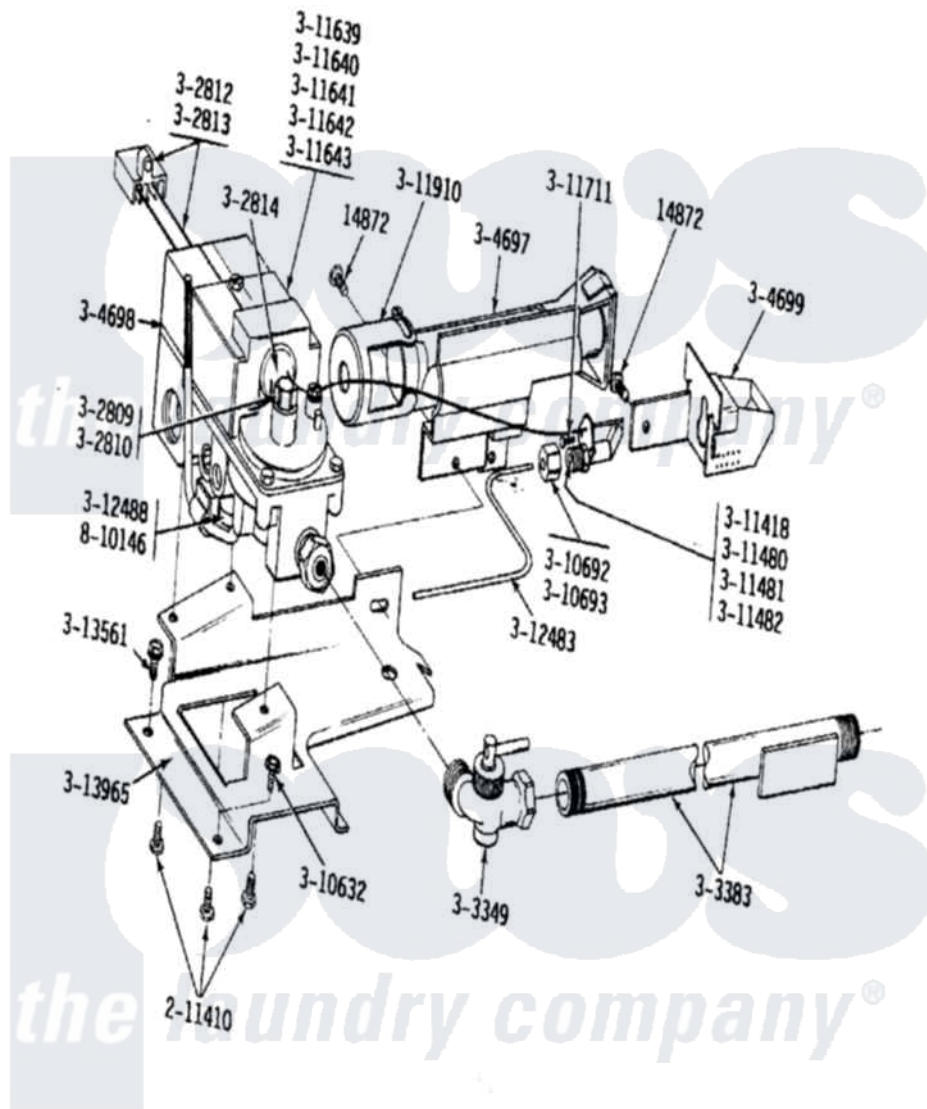

Maytag LDG24CT 10 - 50HZ GAS VALVE

Maytag Residential Maytag LDG24CT Dryer Parts Parts Diagram 10 - 50HZ GAS VALVE
 Click on the part number to view part

Item	Original Part Number	Replaced By	Status	Part Description
001	Y014872			Screw, Coin Meter Stop -
002	NLA		Not Available	SCREW, HEX HD No.8 X 3/8 INCH
003	NLA		Not Available	CONVERSION KIT (NAT.TO LPG)
004	301539			Conversion Kit
005	NLA		Not Available	SCREW ASSEMBLY, LEAK LIMIT
006	NLA		Not Available	SCREW ASSM - BLUE BLOCK OPE
007	Y302812			Main Burner Solenoid
008	Y302813		Not Available	MAIN BURN. SOLENOID (240-50)
009	NLA		Not Available	PILOT WITH PRESSURE SWITCH
010	Y303349			Angle Shut-Off, Gas Valve
011	Y303383	33001735		Pipe And Bracket Assembly Series 18 Not Needed Use Vavle

012	Y304697		BURNER ASSEMBLY
013	Y304698	Not Available	GAS VALVE (240-50)
014	NLA	Not Available	PILOT SHIELD ASSEMBLY
015	Y310632	1163839	Screw
016	310692	Not Available	COMPRESSION NUT
017	Y310693	Not Available	COMPRESSION SLEEVE
018	Y311418		Pilot Orifice
019	Y311480		Pilot Orifice
020	NLA	Not Available	PILOT ORIFICE (MFG.)
021	Y311482		Pilot Orifice
022	Y311639	63-3570	Burner Orifice
023	NLA	Not Available	ORIFICE FOR MAIN BURNER
024	NLA	Not Available	ORIFICE FOR MAIN BURNER
025	NLA	Not Available	ORIFICE, MAIN BURNER (MFG)
026	NLA	Not Available	ORIFICE FOR MAIN BURNER
027	Y311711		Screw, Fuse Block
028	NLA	Not Available	AIR SHUTTER
029	Y312483		PILOT TUBE
030	NLA	Not Available	GASKET FOR PILOT
031	Y313561		Screw---NA
032	NLA	Not Available	GAS CONTROL BRACKET
033	NLA	Not Available	GAS BURNER INSTRUCT LABEL
034	NLA	Not Available	SCREW