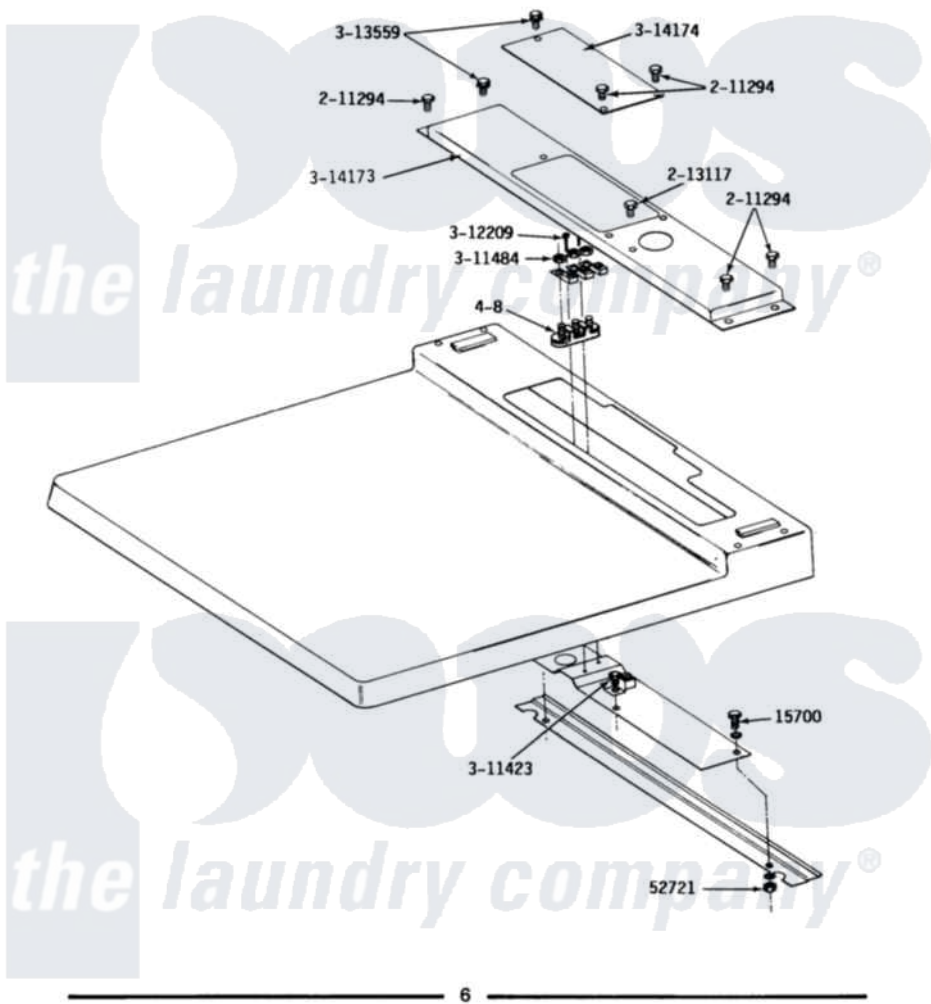

MODEL DG25CS TOP COVER-CANADA

Maytag Residential Maytag LDG25CS Dryer Parts Parts Diagram 03 - TOP COVER-CANADA

Click on the part number to view part

Item	Original Part Number	Replaced By	Status	Part Description
001	NLA		Not Available	CAP SCREW, 1/4-20 X 1/2
002	Y052721			Nut, Terminal Block Plate
003	211294	90767		Screw, 8A X 3/8 HeX Washer Head Tapping
004	213117	67006908		Screw, Ice Rack
005	Y311423	489483		Screw 10-32 X 1/2
006	311484	112432		Nut
007	Y312209	W10001200		Screw
008	Y313559			Screw
009	NLA		Not Available	CONDUIT ENTRANCE
010	Y314174			Terminal Cover - Canada
011	400008			Block, Terminal