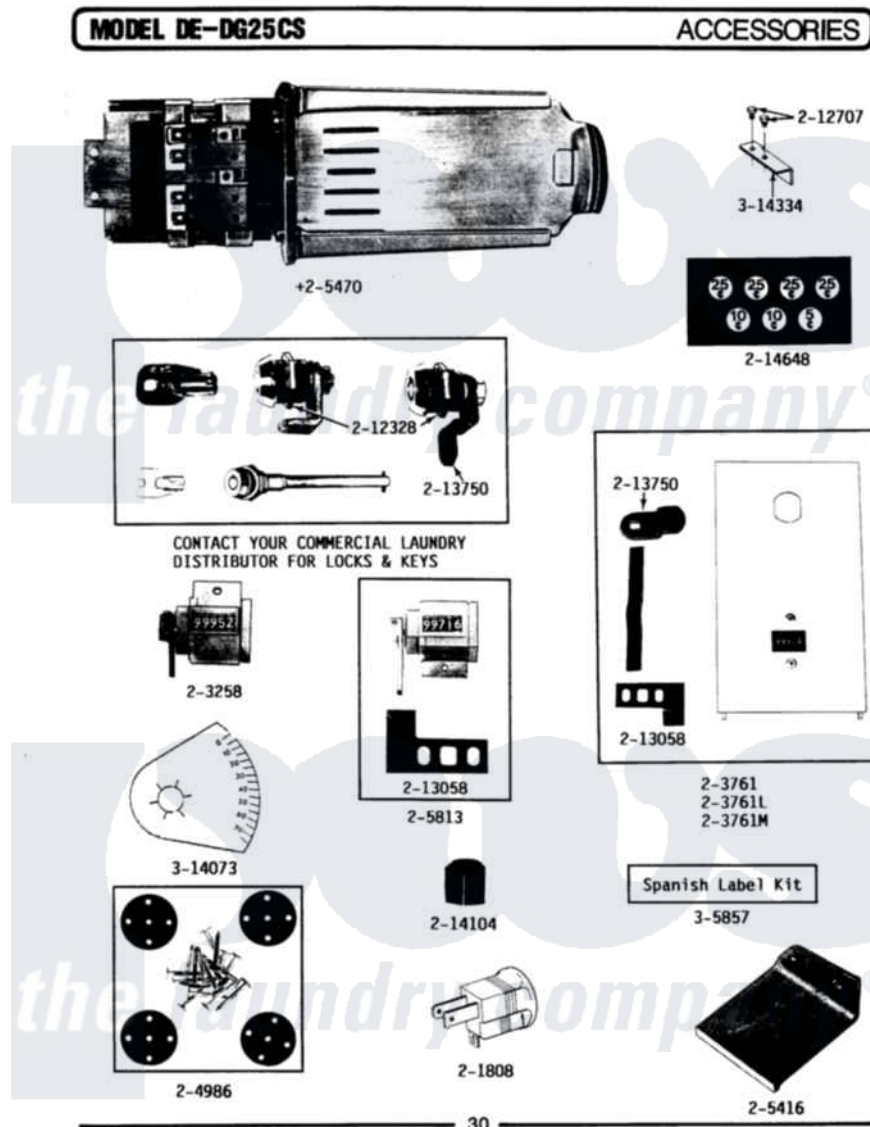

Maytag LDG25CS 11 - INSTALLATION ACCESSORIES

Maytag [Residential Maytag LDG25CS Dryer Parts](#) Parts Diagram 11 - INSTALLATION ACCESSORIES
 Click on the part number to view part

Item	Original Part Number	Replaced By	Status	Part Description
001	NLA		Not Available	BLADE, SAW
002	NLA		Not Available	REPLACEMENT DRILL
003	NLA		Not Available	HOLE SAW W/DRILL BIT
004	NLA		Not Available	EXTENSION CHUCK, DRILL
005	Y059129	4396007RW		Vent Hood
006	Y059130			Pipe, Venting
007	Y059131			Elbow, Venting
008	Y059134			PLATE, ALUM. WINDOW (15" X 20")
009	Y059135			Vent Duct Assembly
010	Y059143			Flexible Vent Kit
011	NLA		Not Available	RECTANGULAR VENT KIT
012	NLA		Not Available	DAMPER, BACK DRAFT
013	211294	90767		Screw, 8A X 3/8 Hex Washer Head Tapping
014	213323			Fastener, Exhaust Duct Kit
015	NLA		Not Available	EXHAUST DEFLECTOR KIT

016	Y304353	4396010RP	6ft Scvent
017	Y304630		Clamp, Flexible Duct
018	Y304652		Exhaust Duct Kit
019	311353	Not Available	BAG, LINT (DACRON)
020	312302		Insulation, Exhaust Duct Kit
021	NLA	Not Available	BRACKET, EXHAUST DEFLECTOR