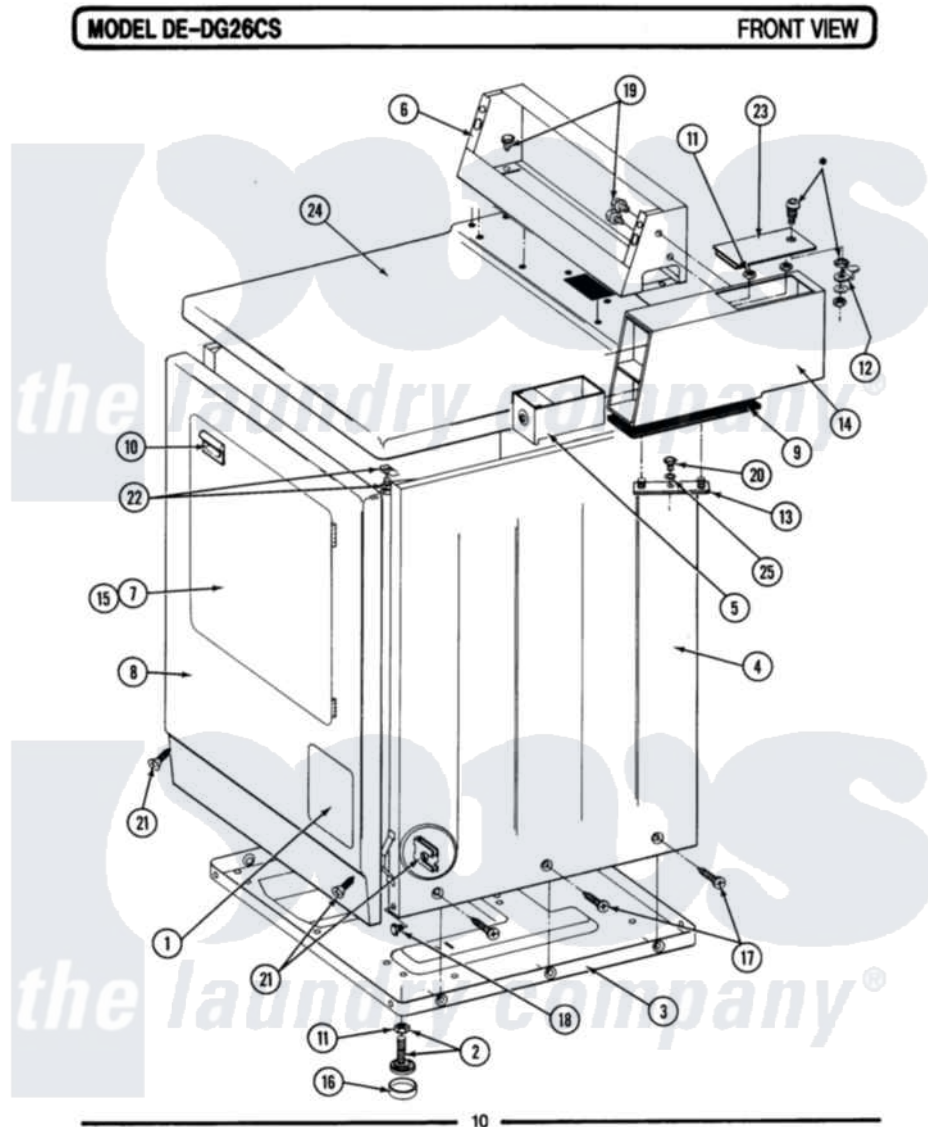

# Maytag LDG26CS 04 - FRONT VIEW

Maytag Residential Maytag LDG26CS Dryer Parts Parts Diagram 04 - FRONT VIEW  
 Click on the part number to view part

Item	Original Part Number	Replaced By	Status	Part Description
001	NLA		Not Available	ACCESS DOOR W/DECAL (WHT)
002	<a href="#">Y305086</a>			Adjustable Leg And Nut
003	Y303361		Not Available	BASE ASSY. (UPPER & LOWER)
004	NLA		Not Available	CABINET (WHT)
005	205423	<a href="#">208883</a>		Coin Box K
"	205423L	<a href="#">208883</a>		Coin Box K
"	205423M	<a href="#">208883</a>		Coin Box K
006	NLA		Not Available	CONTROL COVER (WHT)
007	NLA		Not Available	(ALM)
"	Y307111		Not Available	DOOR ASSY. COMPLETE (WHT)
008	<a href="#">307998L</a>			Front Panel---NA
"	NLA		Not Available	FRONT PANEL (WHT)
009	<a href="#">214660</a>			Gasket, Control Center
010	<a href="#">314946</a>			Handle White

"	<a href="#">314972</a>		Handle Door ALM
"	NLA		Not Available (H. WHEAT)
011	Y052740	<a href="#">62739</a>	Nut, Lock
012	213750	<a href="#">W10133266</a>	Cam-Lock
013	NLA		Not Available MTG. STRAP---NA
014	206956	<a href="#">22001405</a>	Case, Coin Slide
"	206956L	<a href="#">22001405</a>	Case, Coin Slide
"	206956M	<a href="#">22001405</a>	Case, Coin Slide
015	<a href="#">314966</a>		Panel, Outer
"	NLA		Not Available (ALM)
016	<a href="#">Y314137</a>		Foot, Rubber
017	<a href="#">213007</a>		Xfor Cabinet See Cabinet, Back
018	Y310632	<a href="#">1163839</a>	Screw
019	212276	<a href="#">W10116760</a>	Screw
020	211294	<a href="#">90767</a>	Screw, 8A X 3/8 HeX Washer Head Tapping
021	<a href="#">204439</a>		Screw And Fstner Assembly
022	<a href="#">204445</a>		Screw And Fastener Assembly
023	203188		Not Available TIMER ACCESS DOOR (WHT)
"	203188L		Not Available ACCESS DOOR-ALMOND
"	203188M		Not Available ACCESS DOOR-HARVEST WHEAT
024	307105		Not Available COVER, TOP ASSY. (WHT)
"	NLA		Not Available (ALM)
025	<a href="#">910309</a>		Washer, Mounting Strap