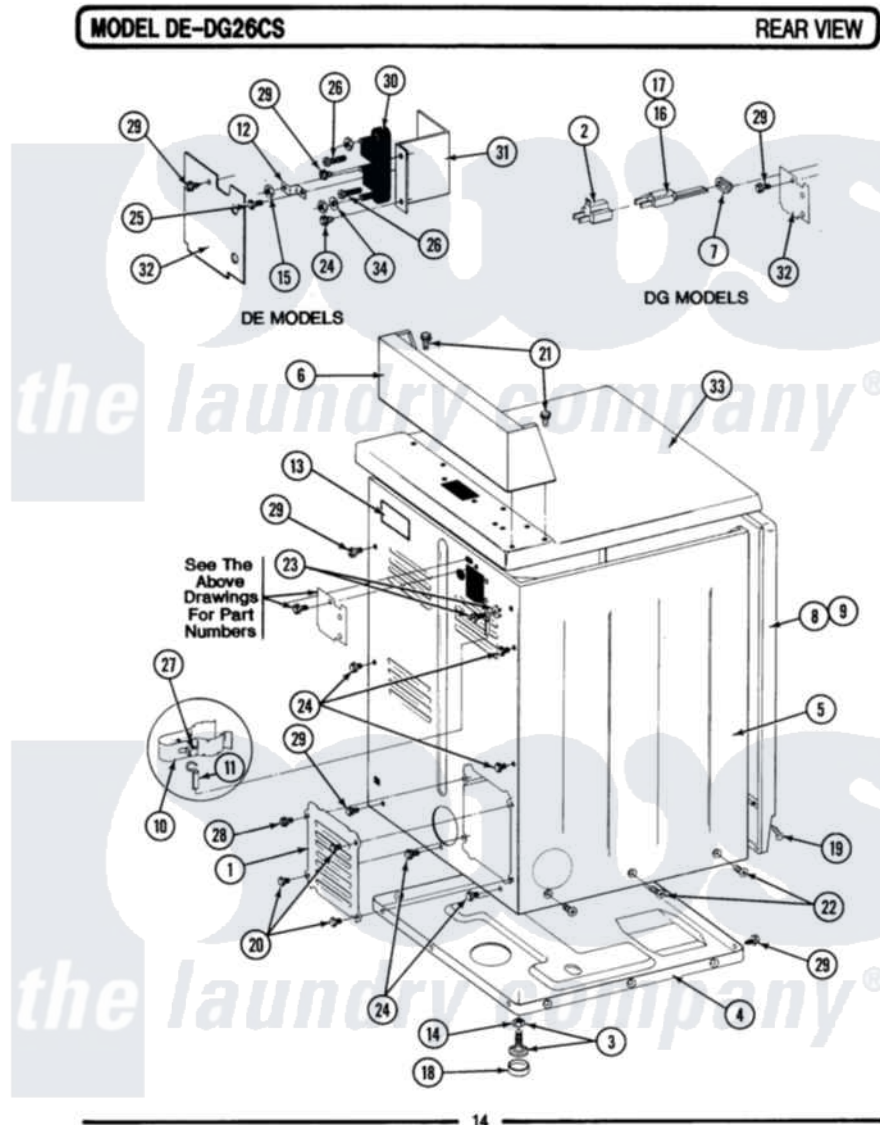

Maytag LDG26CS 05 - REAR VIEW

Maytag [Residential Maytag LDG26CS Dryer Parts](#) Parts Diagram 05 - REAR VIEW
 Click on the part number to view part

Item	Original Part Number	Replaced By	Status	Part Description
001	Y312951		Not Available	ACCESS COVER, BACK
002	Y201808			Converter
003	Y305086			Adjustable Leg And Nut
004	Y303361		Not Available	BASE ASSY. (UPPER & LOWER)
005	NLA		Not Available	CABINET (WHT)
006	NLA		Not Available	CONTROL COVER (WHT)
007	211881			Grommet, Cord Part Not Used-Gas Models Only
008	NLA		Not Available	PART NOT USED
009	307998L			Front Panel---NA
"	NLA		Not Available	FRONT PANEL ASSY. (WHT)
010	301548			Clamp, Ground Wire
011	311155			Ground Wire And Clamp
012	Y312184			Strap, Grounding
013	214519			LABEL, ELECTRICAL INSTR. PART NOT USED-GAS MODELS ONLY

014	Y052740	62739		Nut, Lock
015	311484	112432		Nut
016	302521		Not Available	CORD, POWER PART NOT USED-GAS MODELS ONLY
017	305168	33002916		Power Cord, Canadian 240V
018	Y314137			Foot, Rubber
019	204439			Screw And Fstner Assembly
020	211294	90767		Screw, 8A X 3/8 HeX Washer Head Tapping
021	212276	W10116760		Screw
022	213007			Xfor Cabinet See Cabinet, Back
023	NLA		Not Available	SCREW & WASHER ASSY.
024	Y310632	1163839		Screw
025	Y311423	489483		Screw 10-32 X 1/2
026	Y312209	W10001200		Screw
027	313122			Screw - Baffle To Tumbler
028	Y313559			Screw
029	Y313561			Screw----NA
030	400008			Block, Terminal
031	Y312904			Bracket, Terminal Block
032	Y312905		Not Available	COVER, TERMINAL
033	307105		Not Available	COVER, TOP ASSY. (WHT)
"	NLA		Not Available	(ALM)
034	Y311270			Washer, Terminal Block