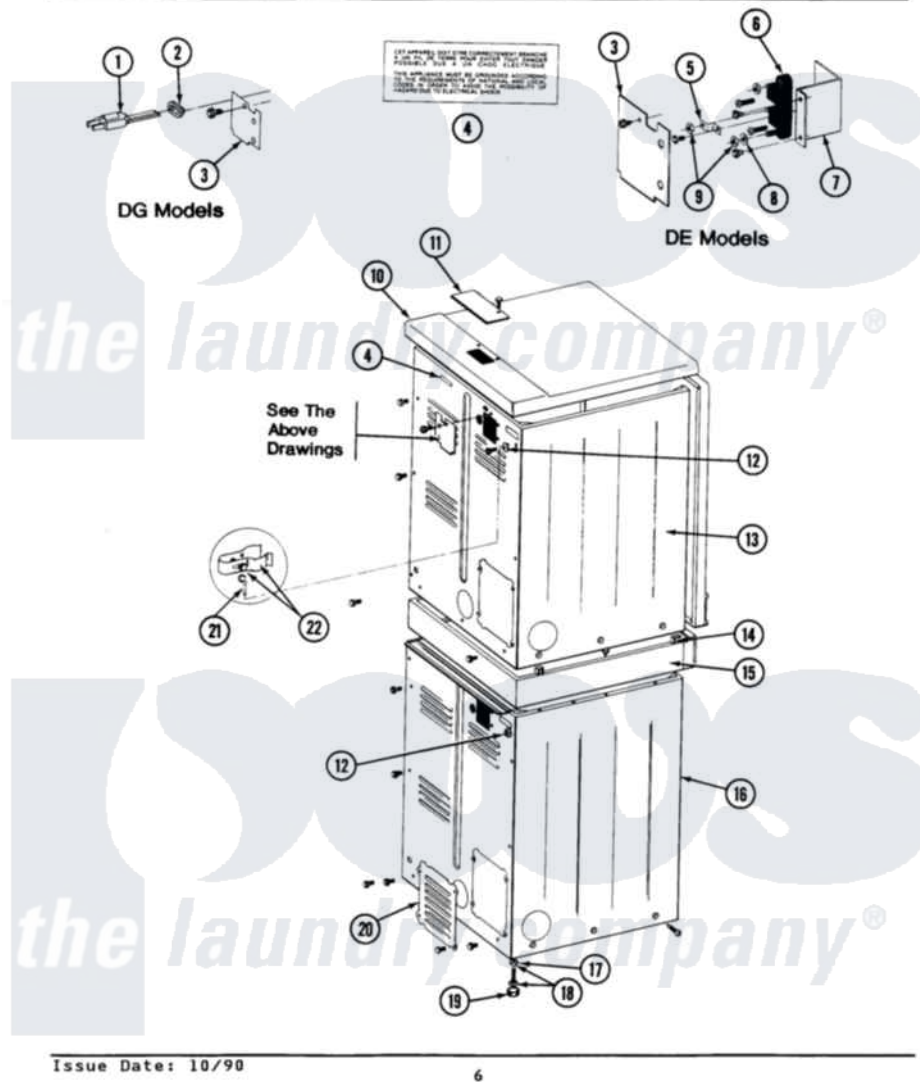

# Maytag LDG27CA 02 - REAR VIEW

SECTION: REAR VIEW  
MODEL: DE-DG27CA

Issue Date: 10/90

6

Maytag [Residential Maytag LDG27CA Dryer Parts](#) Parts Diagram 02 - REAR VIEW  
Click on the part number to view part

Item	Original Part Number	Replaced By	Status	Part Description
001	302521		Not Available	CORD, POWER PART NOT USED-GAS MODELS ONLY
002	<a href="#">211881</a>			Grommet, Cord Part Not Used-Gas Models Only
003	<a href="#">Y313561</a>			Screw---NA
"	Y312905		Not Available	COVER, TERMINAL
004	214519			LABEL, ELECTRICAL INSTR. PART NOT USED-GAS MODELS ONLY
005	<a href="#">Y312184</a>			Strap, Grounding
006	<a href="#">400008</a>			Block, Terminal
007	<a href="#">Y312904</a>			Bracket, Terminal Block
008	<a href="#">Y311270</a>			Washer, Terminal Block
009	311484	<a href="#">112432</a>		Nut
010	<a href="#">307104</a>			Top Cover Assembly
011	NLA		Not Available	COVER PLATE
"	<a href="#">Y313559</a>			Screw
012	NLA		Not Available	SCREW & WASHER ASSY.

013	<a href="#">213007</a>		Xfor Cabinet See Cabinet, Back
"	NLA	Not Available	CABINET (WHT)
"	Y310632	<a href="#">1163839</a>	Screw
014	310933	<a href="#">33002194</a>	Nut, Speed
015	NLA	Not Available	SUPPORT ASSY
"	Y310632	<a href="#">1163839</a>	Screw
016	<a href="#">213007</a>		Xfor Cabinet See Cabinet, Back
"	<a href="#">Y313561</a>		Screw----NA
"	NLA	Not Available	CABINET, LOWER (WHITE)
"	Y310632	<a href="#">1163839</a>	Screw
017	<a href="#">210385</a>		Lock Nut For Adjustable Leg
018	Y302699	<a href="#">22003428</a>	Leg, Adjustable
019	<a href="#">210684</a>		Foot, Adjustable Leg
020	211294	<a href="#">90767</a>	Screw, 8A X 3/8 HeX Washer Head Tapping
"	<a href="#">Y313561</a>		Screw----NA
"	Y312951	Not Available	ACCESS COVER, BACK
021	<a href="#">301548</a>		Clamp, Ground Wire
"	<a href="#">313122</a>		Screw - Baffle To Tumbler
022	<a href="#">311155</a>		Ground Wire And Clamp