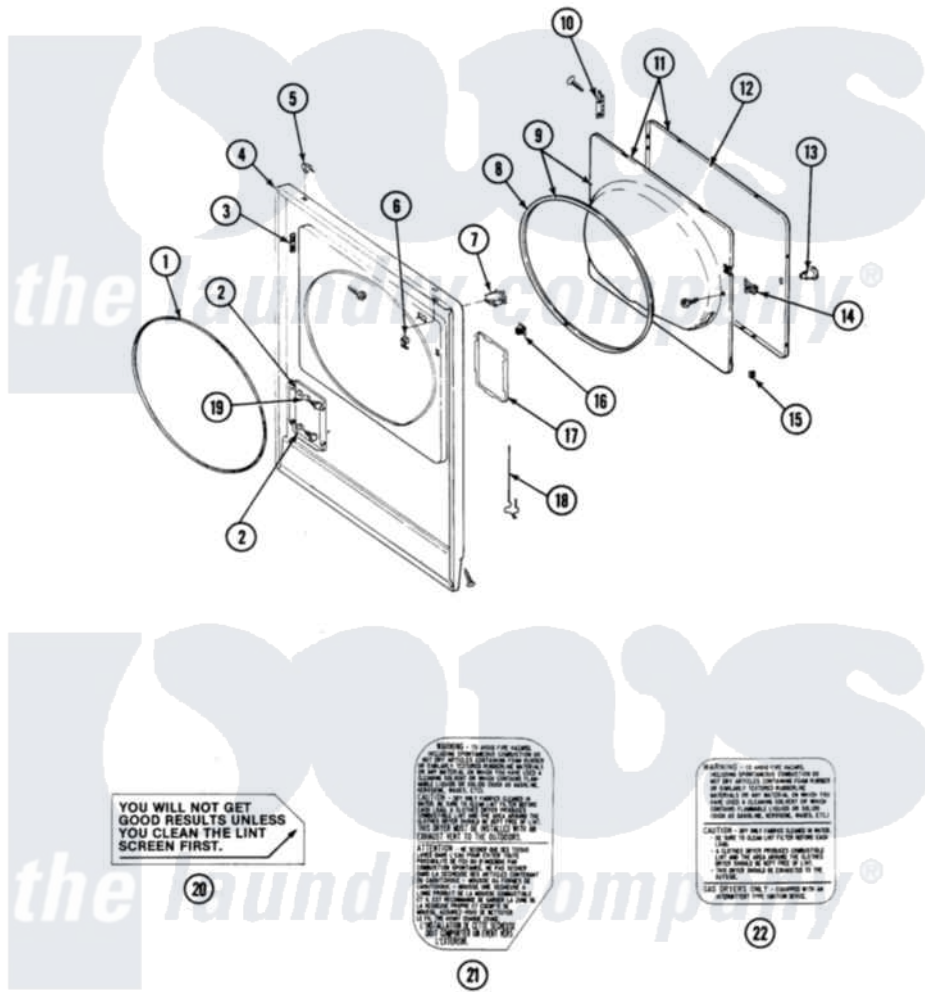

# Maytag LDG27CA 04 - FRONT PANEL & DOOR ASSEMBLY

SECTION: FRONT PANEL & DOOR ASSEMBLY  
 MODEL: DE-DG27CA

Issue Date: 10/90

Maytag [Residential Maytag LDG27CA Dryer Parts](#) Parts Diagram 04 - FRONT PANEL & DOOR ASSEMBLY  
 Click on the part number to view part

Item	Original Part Number	Replaced By	Status	Part Description
001	<a href="#">314937</a>			Seal, Front Panel
002	NLA		Not Available	BUSHING
003	<a href="#">Y313907</a>			Fastener, Twin
004	212949	<a href="#">22001866</a>		Screw, Relay
"	NLA		Not Available	FRONT PANEL-WHITE
005	212982	<a href="#">22001650</a>		Fastener, Spring
006	<a href="#">Y310376</a>			Clip, Door Switch Harness
007	Y305753	<a href="#">W10169313</a>		Switch-Dor
008	314935	<a href="#">33001192</a>		Seal, Door
009	Y308070		Not Available	INNER DOOR W/GASKET
010	<a href="#">Y314062</a>			Screw, Door Hinge And Panel
011	<a href="#">308062</a>			Door Assembly Complete W/O Hinges
012	NLA		Not Available	DOOR OUTER HALF WHITE
013	NLA		Not Available	KNOB AND SCREW
014	314936	<a href="#">33001305</a>		Strike, Door
"	314944	<a href="#">33001305</a>		Strike, Door

015	<a href="#">Y313910</a>		Clip, Door Liner To Outer Panel
016	<a href="#">306436</a>		Door Latch Kit--W
017	NLA	Not Available	ACCESS DOOR (WHITE)
018	<a href="#">Y314025</a>		Latch For Access Door
019	<a href="#">312369</a>		Sleeve, Access Panel Stud Part Not Used
020	Y313340		LABEL, LINT SCREEN INSTRUCTION
021	314941	Not Available	LABEL, INSTRUCTION
022	NLA	Not Available	INSTRUCTION LABEL