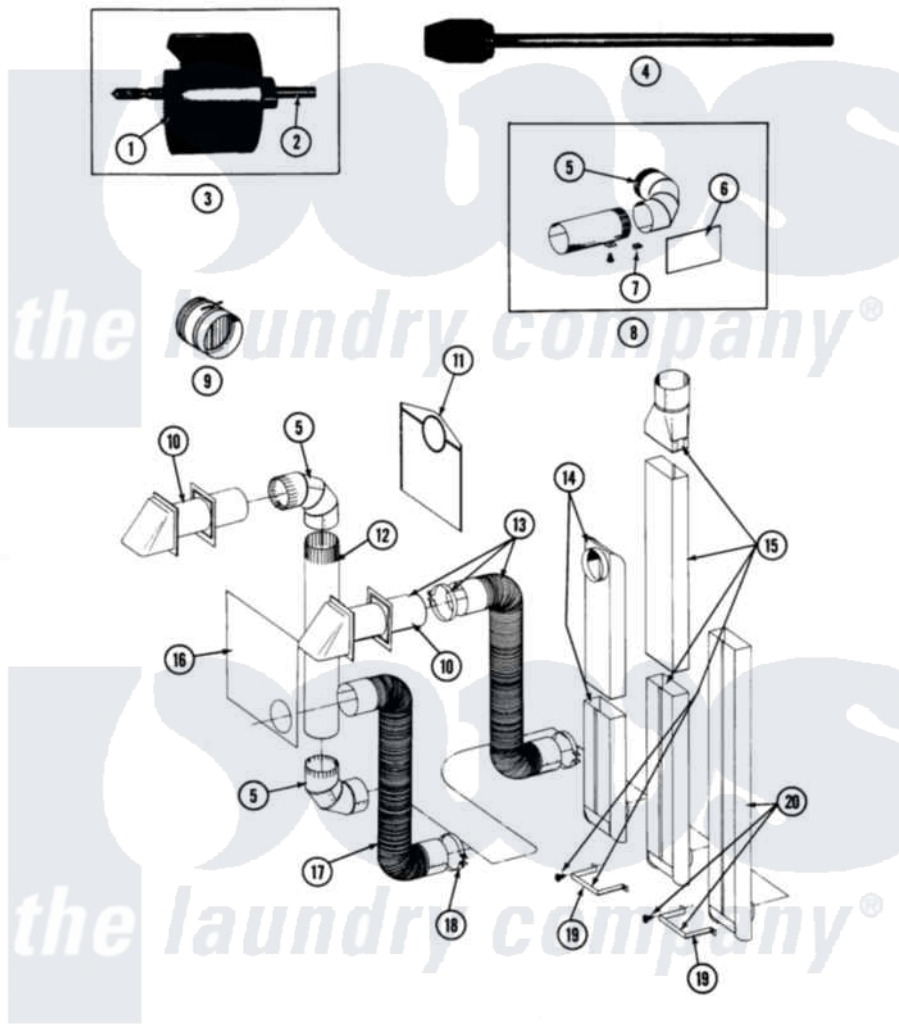

Maytag LDG27CA 08 - INSTALLATION ACCESSORIES

SECTION: INSTALLATION ACCESSORIES
 MODEL: ALL MODELS

Issue Date: 10/90

40

Maytag [Residential Maytag LDG27CA Dryer Parts](#) Parts Diagram 08 - INSTALLATION ACCESSORIES
 Click on the part number to view part

Item	Original Part Number	Replaced By	Status	Part Description
001	NLA		Not Available	BLADE, SAW
002	NLA		Not Available	REPLACEMENT DRILL
003	NLA		Not Available	HOLE SAW W/DRILL BIT
004	NLA		Not Available	EXTENSION CHUCK, DRILL
005	Y059131			Elbow, Venting
006	312302			Insulation, Exhaust Duct Kit
007	213323			Fastener, Exhaust Duct Kit
008	211294	90767		Screw, 8A X 3/8 HeX Washer Head Tapping
"	Y304652			Exhaust Duct Kit
009	NLA		Not Available	DAMPER, BACK DRAFT
010	Y059129	4396007RW		Vent Hood
011	311353		Not Available	BAG, LINT (DACRON)
012	Y059130			Pipe, Venting
013	Y059143			Flexible Vent Kit
014	Y059135			Vent Duct Assembly
015	NLA		Not Available	RECTANGULAR VENT KIT

016	Y059134		PLATE, ALUM. WINDOW (15``X20``)
017	Y304353	4396010RP	6ft Scvent
018	Y304630		Clamp, Flexible Duct
019	211294	90767	Screw, 8A X 3/8 HeX Washer Head Tapping
"	NLA	Not Available	BRACKET, EXHAUST DEFLECTOR
020	NLA	Not Available	EXHAUST DEFLECTOR KIT