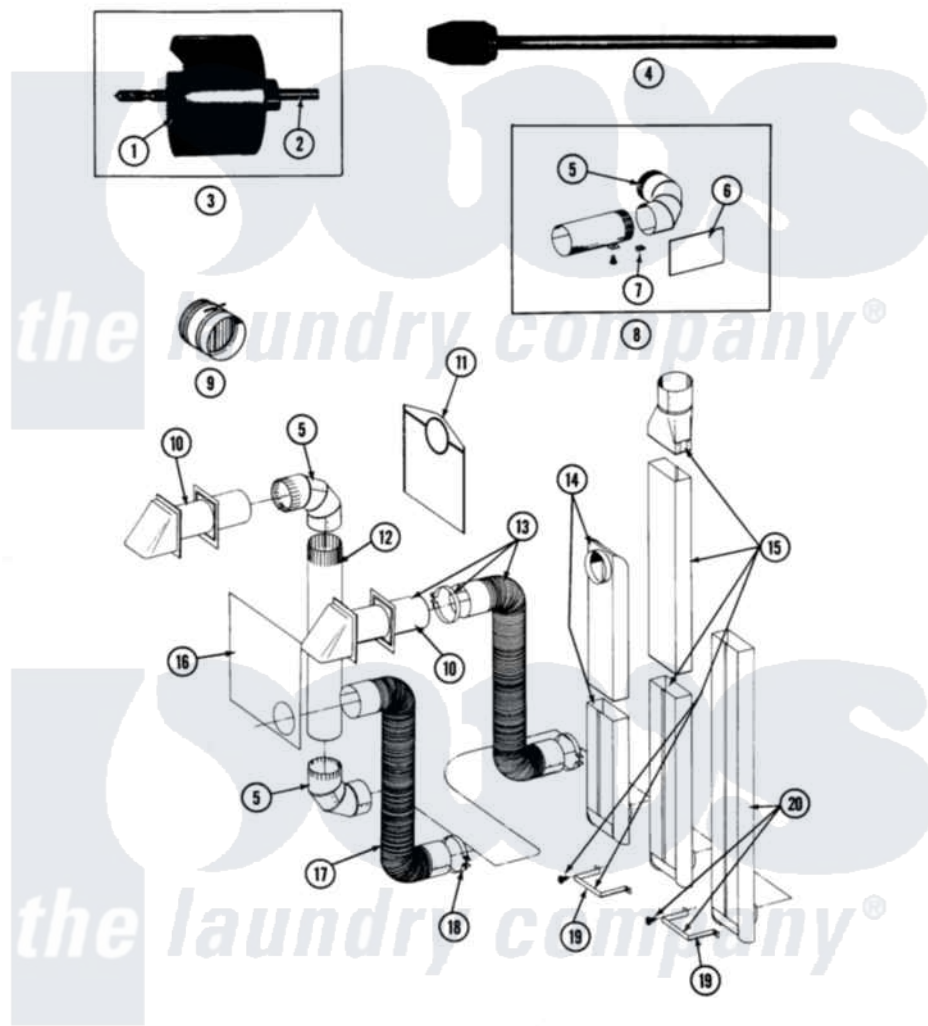

Maytag LDG27CS 04 - INSTALLATION ACCESSORIES

SECTION: INSTALLATION ACCESSORIES
 MODEL: ALL MODELS

Issue Date: 10/90

40

Maytag Residential Maytag LDG27CS Dryer Parts Parts Diagram 04 - INSTALLATION ACCESSORIES
 Click on the part number to view part

Item	Original Part Number	Replaced By	Status	Part Description
001	NLA		Not Available	BLADE, SAW
002	NLA		Not Available	REPLACEMENT DRILL
003	NLA		Not Available	HOLE SAW W/DRILL BIT
004	NLA		Not Available	EXTENSION CHUCK, DRILL
005	Y059131			Elbow, Venting
006	312302			Insulation, Exhaust Duct Kit
007	213323			Fastener, Exhaust Duct Kit
008	211294	90767		Screw, 8A X 3/8 HeX Washer Head Tapping
"	Y304652			Exhaust Duct Kit
009	NLA		Not Available	DAMPER, BACK DRAFT
010	Y059129	4396007RW		Vent Hood
011	311353		Not Available	BAG, LINT (DACRON)
012	Y059130			Pipe, Venting
013	Y059143			Flexible Vent Kit
014	Y059135			Vent Duct Assembly
015	NLA		Not Available	RECTANGULAR VENT KIT

016	Y059134		PLATE, ALUM. WINDOW (15``X20``)
017	Y304353	4396010RP	6ft Scvent
018	Y304630		Clamp, Flexible Duct
019	211294	90767	Screw, 8A X 3/8 HeX Washer Head Tapping
"	NLA	Not Available	BRACKET, EXHAUST DEFLECTOR
020	NLA	Not Available	EXHAUST DEFLECTOR KIT