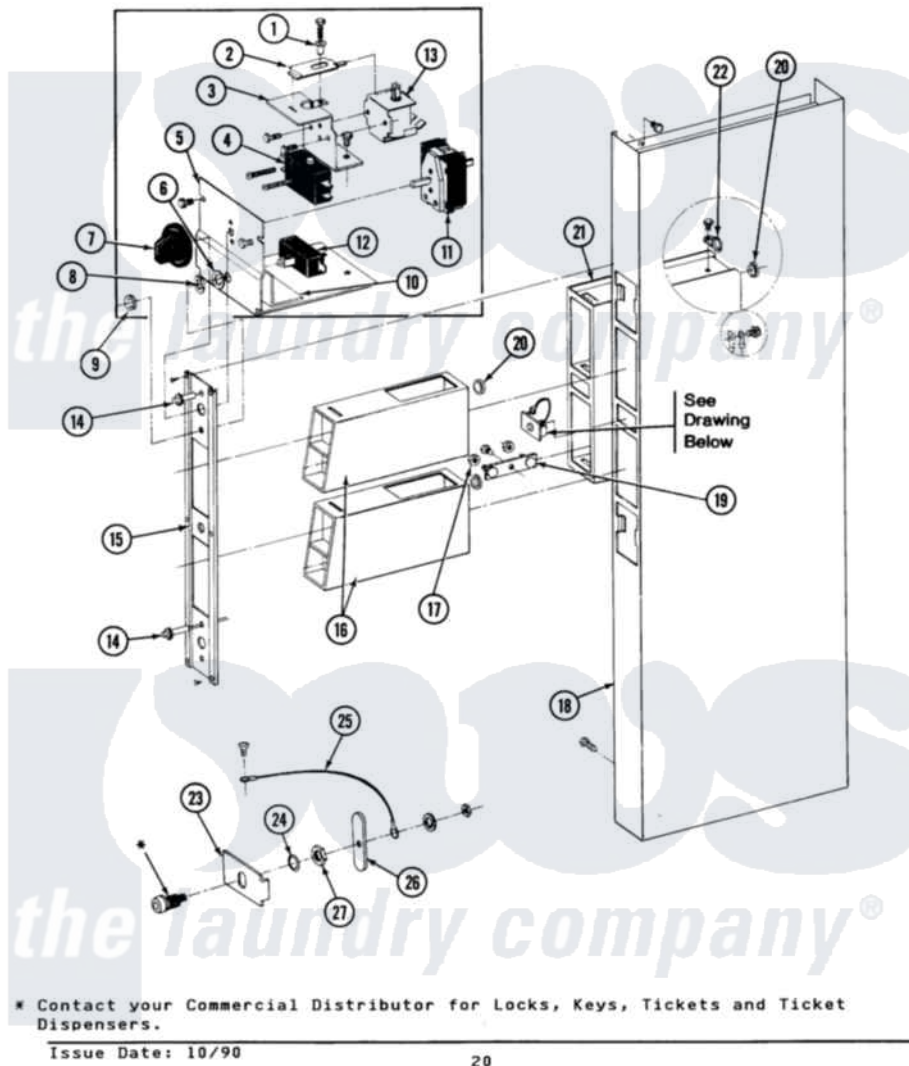

Maytag LDG27CT 04 - CONTROL CENTER SHROUD

SECTION: CONTROL CENTER SHROUD - CT
 MODEL: DE-DG27CT

Maytag [Residential Maytag LDG27CT Dryer Parts](#) Parts Diagram 04 - CONTROL CENTER SHROUD
 Click on the part number to view part

Item	Original Part Number	Replaced By	Status	Part Description
001	NLA		Not Available	SPACER FOR ADVANCE RELAY
002	NLA		Not Available	SPRING LEVER FOR RELAY
003	212276	W10116760		Screw
"	212949	22001866		Screw, Relay
"	NLA		Not Available	RELAY BRACKET
004	212950	M0227520		Screw-Tc No.6-32 X 13/16", Preform SwiTch
"	Y303787		Not Available	SWITCH FOR RELAY
005	212276	W10116760		Screw
"	Y314261			Switch And Relay Bracket
006	312751			Lockwasher, Start Switch
007	205663			Knob For Selector Switch
008	Y312706	422617		Nut
009	Y312702			Knurled Nut, Start Switch
010	NLA		Not Available	INSULATOR
011	307253			Switch, Cycle Selector

"	Y313588	488234		Screw 8-32 X 1/4
012	306941	W10149462		Switch, Push-To-Start
013	212951			Screw, No.6-32 X 1/4 Inch
"	305393			Solenoid For Relay Assembly
014	303963		Not Available	LIGHT, INDICATOR
015	315037		Not Available	PANEL, VAULT
"	Y313424			Screw, Vault Panel
016	NLA		Not Available	OUTER CASE-WHITE
017	Y052740	62739		Nut, Lock
018	213648	98165		Screw
"	NLA		Not Available	CONTROL SHROUD-WHITE
019	212276	W10116760		Screw
"	NLA		Not Available	MTG. STRAP----NA
020	Y313671	33001303		Grommet, Plate Hole
021	211294	90767		Screw, 8A X 3/8 HeX Washer Head Tapping
"	305534		Not Available	VAULT ASSEMBLY
"	Y310632	1163839		Screw
"	Y313559			Screw
022	211168	W10139210		Screw, 8-18 X 5/16
"	910768	M0280301		Tie Electr
023	Y313427	206637		Lock Kit
024	NLA		Not Available	SPRING WASHER FOR LOCK
025	211168	W10139210		Screw, 8-18 X 5/16
"	Y303981			Ground Wire For Latch
026	Y313427	206637		Lock Kit
027	212328	W10139762		Hex Nut, 3/4-27