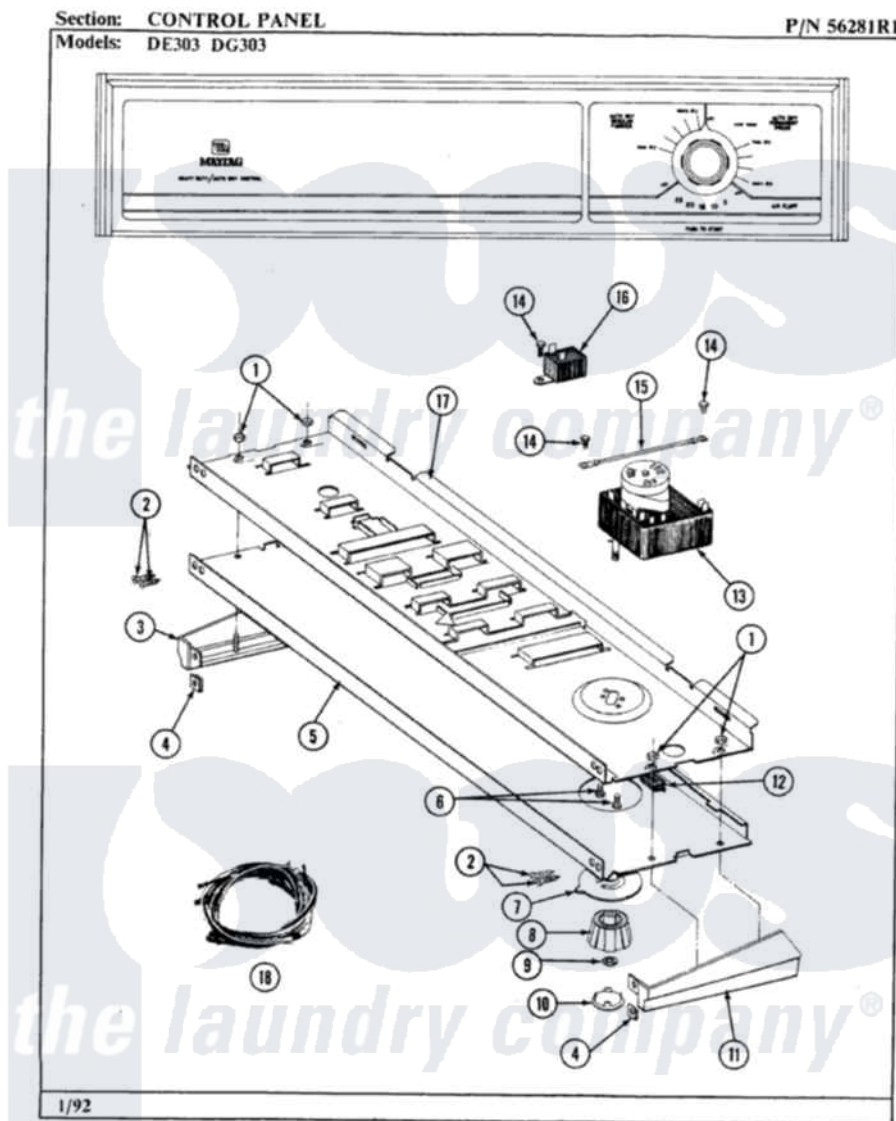

Maytag LDG303 01 - CONTROL PANEL

Maytag [Residential Maytag LDG303 Dryer Parts](#) Parts Diagram 01 - CONTROL PANEL
Click on the part number to view part

Item	Original Part Number	Replaced By	Status	Part Description
1	214872			Palnut, End Cap Note: Nut, Lamp Holder
2	210932			Screw, No.8 X 9/16 Ctsk Note: Screw, Inlet Duct
3	314726		Not Available	END CAP - LEFT HAND
4	214894			Fastener, End Cap
5	306484		Not Available	CONTROL PANEL
6	910708	488234		Screw 8-32 X 1/4
7	314725	33001500		Dial, Timer Indicator
8	314724			Knob For Timer
9	312273			Nut, Control Knob
10	314723	W10133501		Cap, Knob
11	314727	207927		End Cap, Control Panel
12	214897			Pad, Control Panel
13	306483			Timer
14	211294	90767		Screw, 8A X 3/8 HeX Washer Head Tapping

15	204807		Ground Wire, Supp. Plte To Top Cover
16	305205	694419	Mini-Buzzer
17	314184		Back Up Plate
18	306808		Not Available WIRE HARNESS
"	306587		Not Available MAIN WIRE HARNESS