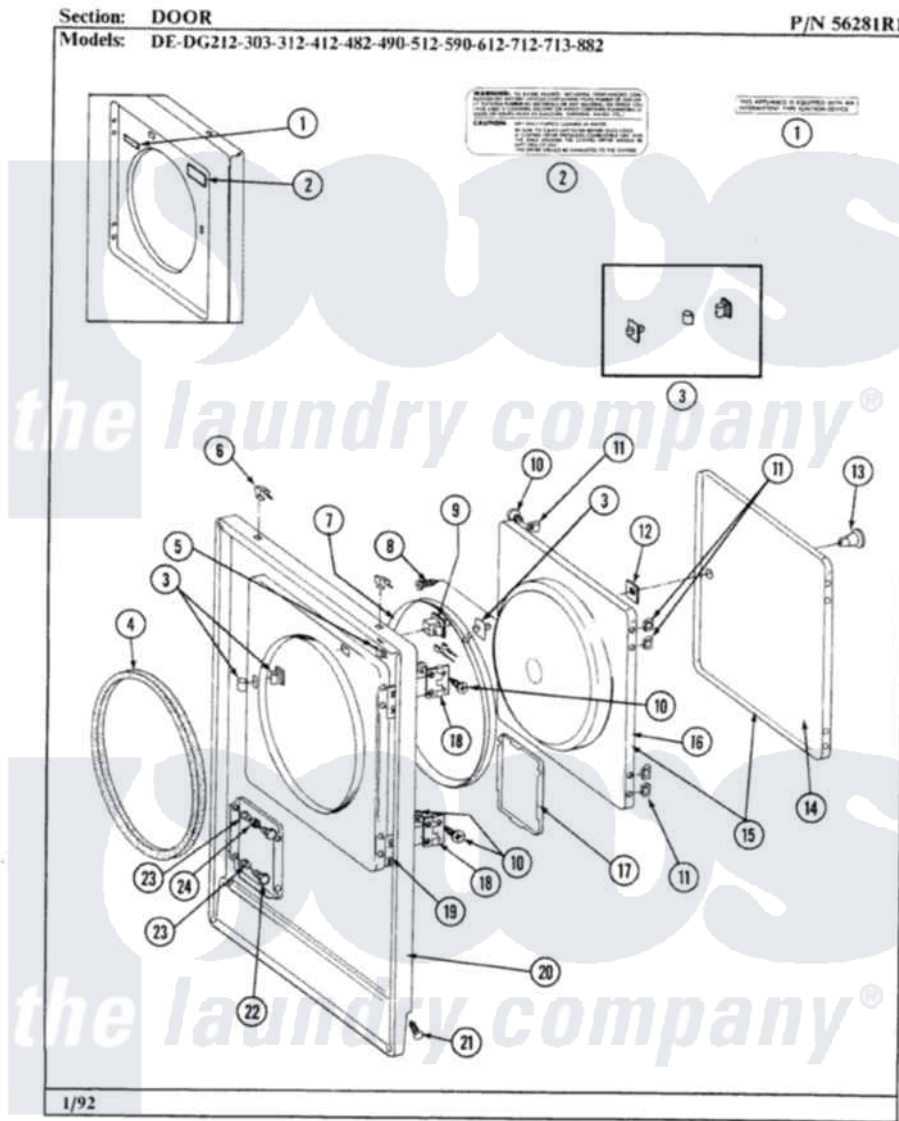

Maytag LDG303 02 - DOOR

30

Maytag Residential Maytag LDG303 Dryer Parts Parts Diagram 02 - DOOR
 Click on the part number to view part

| Item | Original Part Number | Replaced By | Status | Part Description |
|------|-------------------------|---------------------------|---------------|---------------------------------|
| 1 | 314119 | | Not Available | GAS IGNITION LABEL |
| 2 | Y313927 | | | INSTRUCTION LABEL |
| 3 | 306436 | | | Door Latch Kit--W |
| 4 | 314286 | | | Seal For Front Panel |
| 5 | Y310376 | | | Clip, Door Switch Harness |
| 6 | 212982 | 22001650 | | Fastener, Spring |
| 7 | 314077 | | | Door Seal |
| 8 | 314347 | 400021-1 | | Screw |
| 9 | Y305753 | W10169313 | | Switch-Dor |
| 10 | Y314062 | | | Screw, Door Hinge And Panel |
| 11 | Y313910 | | | Clip, Door Liner To Outer Panel |
| 12 | Y313911 | | | Door Strike Retainer |
| 13 | 303942 | | Not Available | KNOB AND SCREW |
| 14 | 313908L | | Not Available | DOOR PANEL-ALMOND |
| 15 | 304579L | | Not Available | DOOR-ALMOND |
| " | 306668L | | Not Available | DOOR, ALMOND |

| | | | | |
|----|-------------------------|--------------------------|---------------|--|
| 16 | 305835 | | Not Available | INNER DOOR WITH KNOB & SCRE |
| " | 306676 | | Not Available | INNER DOOR WITH KNOB |
| 17 | 302542L | | Not Available | PART NOT USED. (DG ONLY) |
| 18 | Y304577 | 33001230 | | Hinge, Door |
| 19 | Y313907 | | | Fastener, Twin |
| 20 | 304594L | | Not Available | FRONT PANEL-ALMOND |
| 21 | 204439 | | | Screw And Fstner Assembly |
| 22 | 212949 | 22001866 | | Screw, Relay |
| 23 | 312301 | | Not Available | BUSHING FOR ACCESS STUD |
| 24 | 312369 | | | Sleeve, Access Panel Stud Part Not Used |