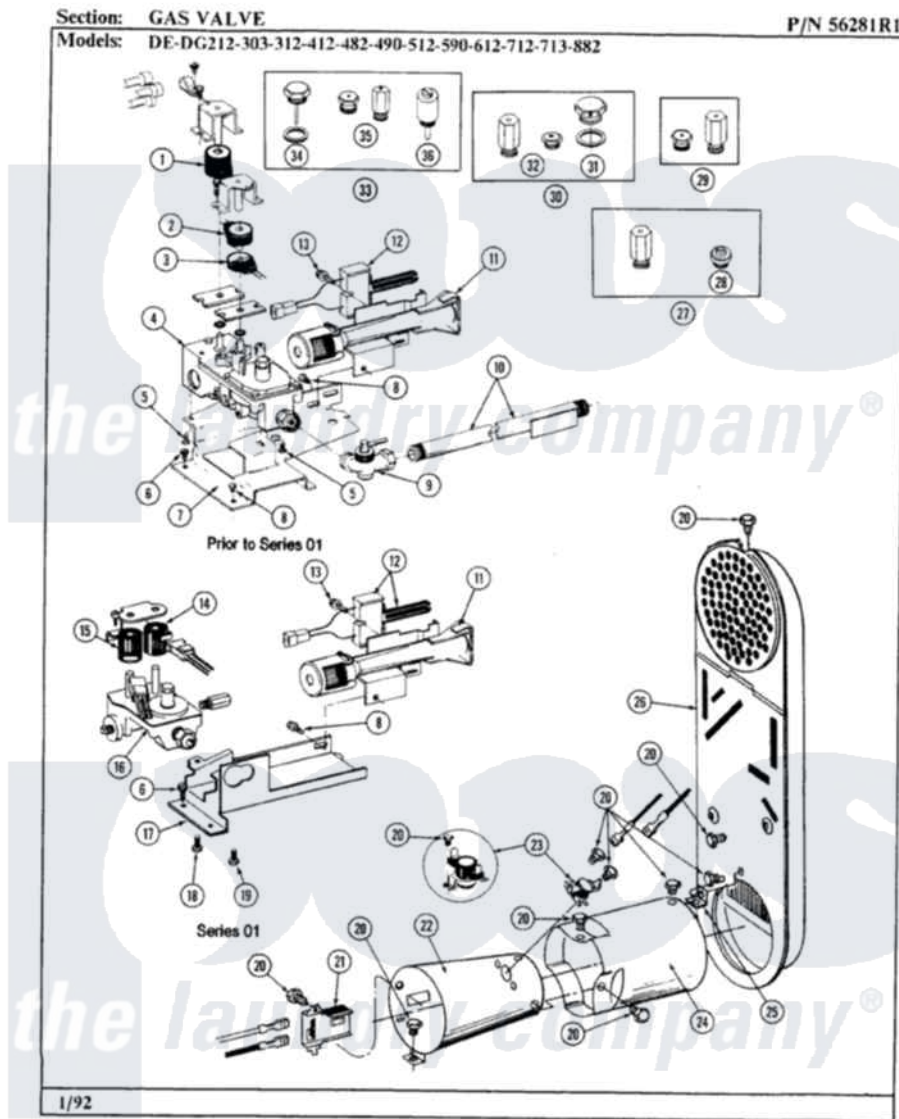

Maytag LDG303 04 - GAS VALVE

38

Maytag Residential Maytag LDG303 Dryer Parts Parts Diagram 04 - GAS VALVE

Click on the part number to view part

Item	Original Part Number	Replaced By	Status	Part Description
1	305603			Secondary Coil
2	305604			Holding Coil
3	305605			Booster Coil
4	W10116794			Gas Valve
5	211410			Screw, HeX Head No.8 X 3/8 Inch
6	Y313561			Screw---NA
7	312929			Gas Valve Bracket
8	Y310632	1163839		Screw
9	Y303349			Angle Shut-Off, Gas Valve
10	Y303383	33001735		Pipe And Bracket Assembly Series 18 Not Needed Use Vavle
11	304974	33002793		Burner Assembly
12	304970	4391996		Ignitor
13	304971			Screw Note: Screw, Igniter
14	306105	694540		Coil, 60 Hz

15	306106		Coil, Holding And Booster--W
16	306176		Valve, Gas
17	314566		Gas Control Bracket
18	314082	90767	Screw, 8A X 3/8 HeX Washer Head Tapping
19	Y313559		Screw
20	211294	90767	Screw, 8A X 3/8 HeX Washer Head Tapping
21	Y303377	338906	Radiant, Sensor
22	Y303368		Cone, Combustion
23	303395		Thermostat, Hi-Limit
24	Y303841		Cone, Extension
25	Y312890		Retainer, Heater Chamber
26	Y303369		Inlet Duct Assembly
27	306204	33002924	Gas Conv K
28	314602	694424	Leak, Limiter
29	305862	Not Available	MAIN BURNER ORIFICE KIT-MIX
"	305860	Not Available	MAIN BURNER ORIFICE KIT-NAT
"	305861	Not Available	MAIN BURNER ORIFICE KIT-LPG
30	Y304672		Conversion Kit-LPG To Nat.
31	302809		Screw Assembly - Leak Limit
32	305860	Not Available	MAIN BURNER ORIFICE KIT-NAT
33	Y306195	MAL9000AXX	LP Gas Con
34	302810		Screw Assembly - Blue Block Ope
35	305861	Not Available	MAIN BURNER ORIFICE KIT-LPG
36	306184	Not Available	PLUG, BLOCKING (LPG REGULATOR)