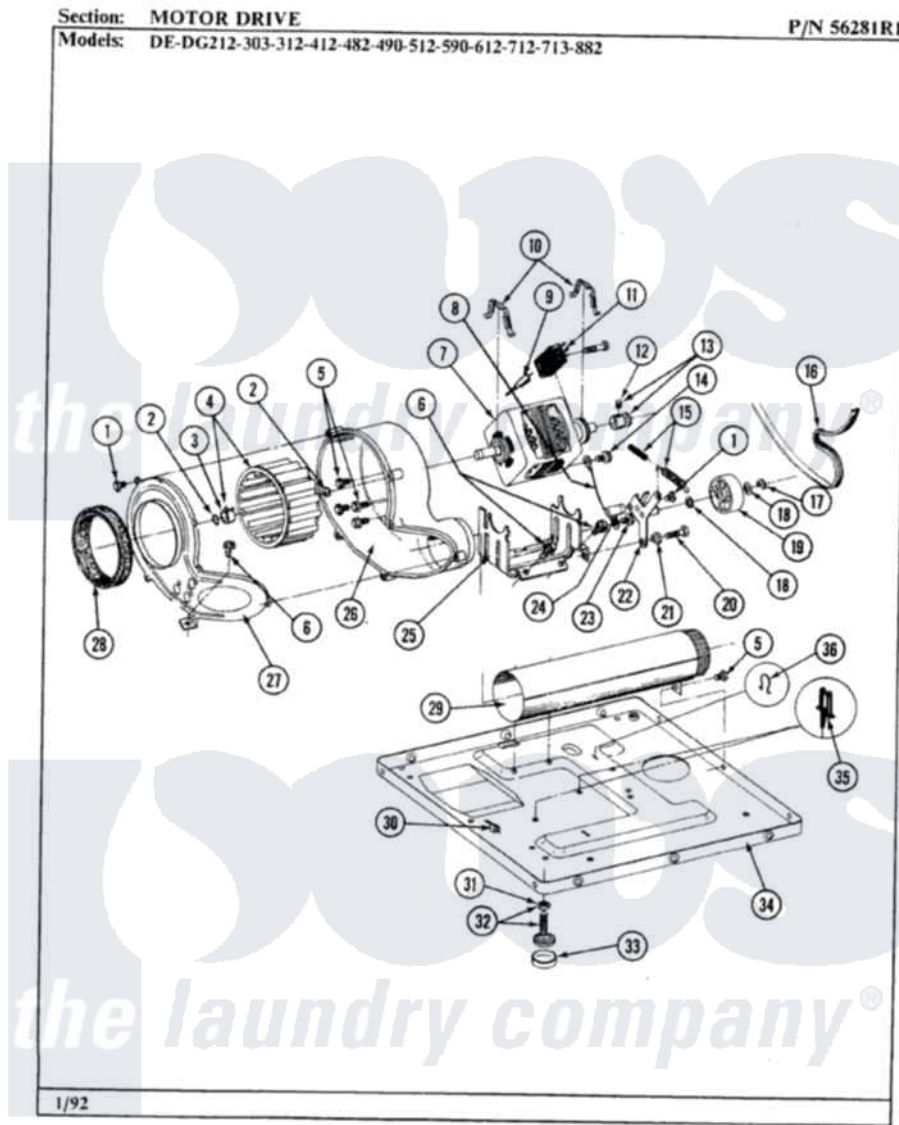

Maytag LDG303 05 - MOTOR DRIVE

-40-

Maytag [Residential Maytag LDG303 Dryer Parts](#) Parts Diagram 05 - MOTOR DRIVE
 Click on the part number to view part

Item	Original Part Number	Replaced By	Status	Part Description
1	Y312961	W10116751		Screw
2	410233	9703438		Ring-Retrn
3	312967			Clamp, Blower Housing
4	Y303836			Blower Wheel Assembly And Clamp
5	Y310632	1163839		Screw
6	Y313561			Screw---NA
7	Y303358	W10410999		Motor-Drive
8	901220			Ground Wire
9	306448		Not Available	WIRE
10	Y015825			Clip, Motor To Motor Support
11	Y303877		Not Available	SWITCH, MOTOR EXTERNAL START No.303358-2, No.303358-4, 303358-7
"	Y303879			Switch, Motor External Start
"	306207		Not Available	(PROD. No.303358-8 & No.303358-9)
12	Y053241			Set Screw, Motor Pulley

13	Y305185	6-3051850	Pulley- MO
14	910343	488234	Screw 8-32 X 1/4
15	Y303945		IDLER SPRING ASSY. W/PLUG
16	Y312959		Poly "V" Belt For Tumbler
17	312958	354987	Ring, Retaining
18	Y312527		Washer, Idler Shaft
19	Y303705	6-3037050	Pulley- ID
20	Y014874		Screw, Idler Arm And Sleeve
21	Y312894	315772	Sleeve, Idler Arm
22	Y303363	6-3033630	Idler Arm
23	211294	90767	Screw, 8A X 3/8 HeX Washer Head Tapping
24	Y313582	W10116756	Spacer
25	312897		Not Available
26	Y312893		SUPPORT, MOTOR
27	314846		Housing, Blower
"	Y312895		Not Available
28	Y312901		COVER FOR BLOWER---NA
29	Y303442		Seal, Housing Cover
30	Y310376		EXHAUST DUCT ASSEMBLY
31	Y052740	62739	Clip, Door Switch Harness
32	Y305086		Nut, Lock
33	Y314137		Adjustable Leg And Nut
34	Y303361		Not Available
35	Y313262	W10116752	Foot, Rubber
36	410490		BASE ASSY. (UPPER & LOWER)
			Retainer-
			Spring, Retainer Wire Harness